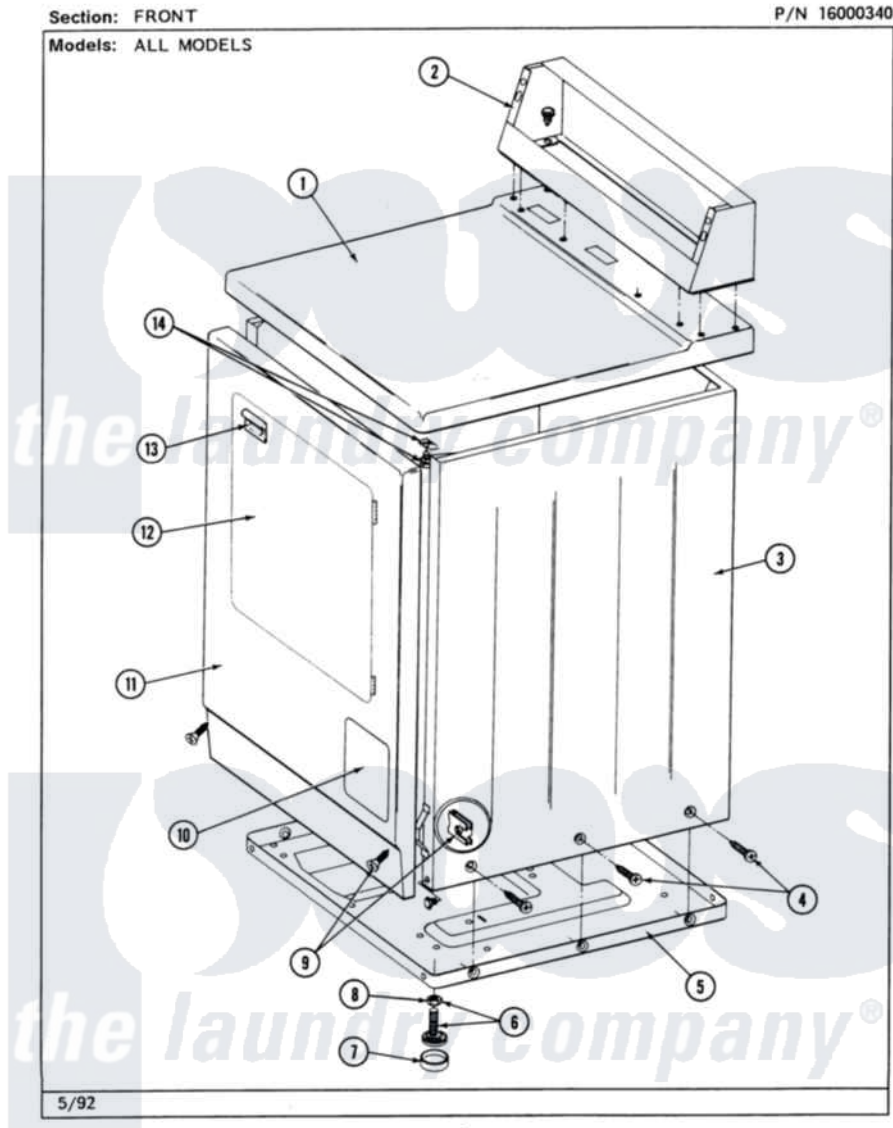

# Maytag MDG26MNAAL 01 - FRONT VIEW

2

Maytag [Commercial Maytag MDG26MNAAL Dryer Parts](#) Parts Diagram 01 - FRONT VIEW  
Click on the part number to view part

Item	Original Part Number	Replaced By	Status	Part Description
001	<a href="#">307104</a>			Top Cover Assembly
"	NLA		Not Available	(ALM)
002	212276	<a href="#">W10116760</a>		Screw
"	NLA		Not Available	CONSOLE (WHT)
003	NLA		Not Available	CABINET (WHT)
"	Y310632	<a href="#">1163839</a>		Screw
004	<a href="#">213007</a>			Xfor Cabinet See Cabinet, Back
005	Y303361		Not Available	BASE ASSY. (UPPER & LOWER)
006	<a href="#">Y305086</a>			Adjustable Leg And Nut
007	<a href="#">Y314137</a>			Foot, Rubber
008	<a href="#">Y052740</a>	<a href="#">62739</a>		Nut, Lock
009	<a href="#">204439</a>			Screw And Fstner Assembly
010	NLA		Not Available	ACCESS DOOR (WHT)
011	NLA		Not Available	FRONT PANEL ASSY. (WHT)
012	308061		Not Available	DOOR ASSY. COMPLETE

012	300001	Not Available	(WHT)
"	NLA	Not Available	(ALM)
013	<a href="#">314946</a>		Handle White
"	<a href="#">314972</a>		Handle Door ALM
"	NLA	Not Available	(H. WHEAT)
014	<a href="#">204445</a>		Screw And Fastener Assembly