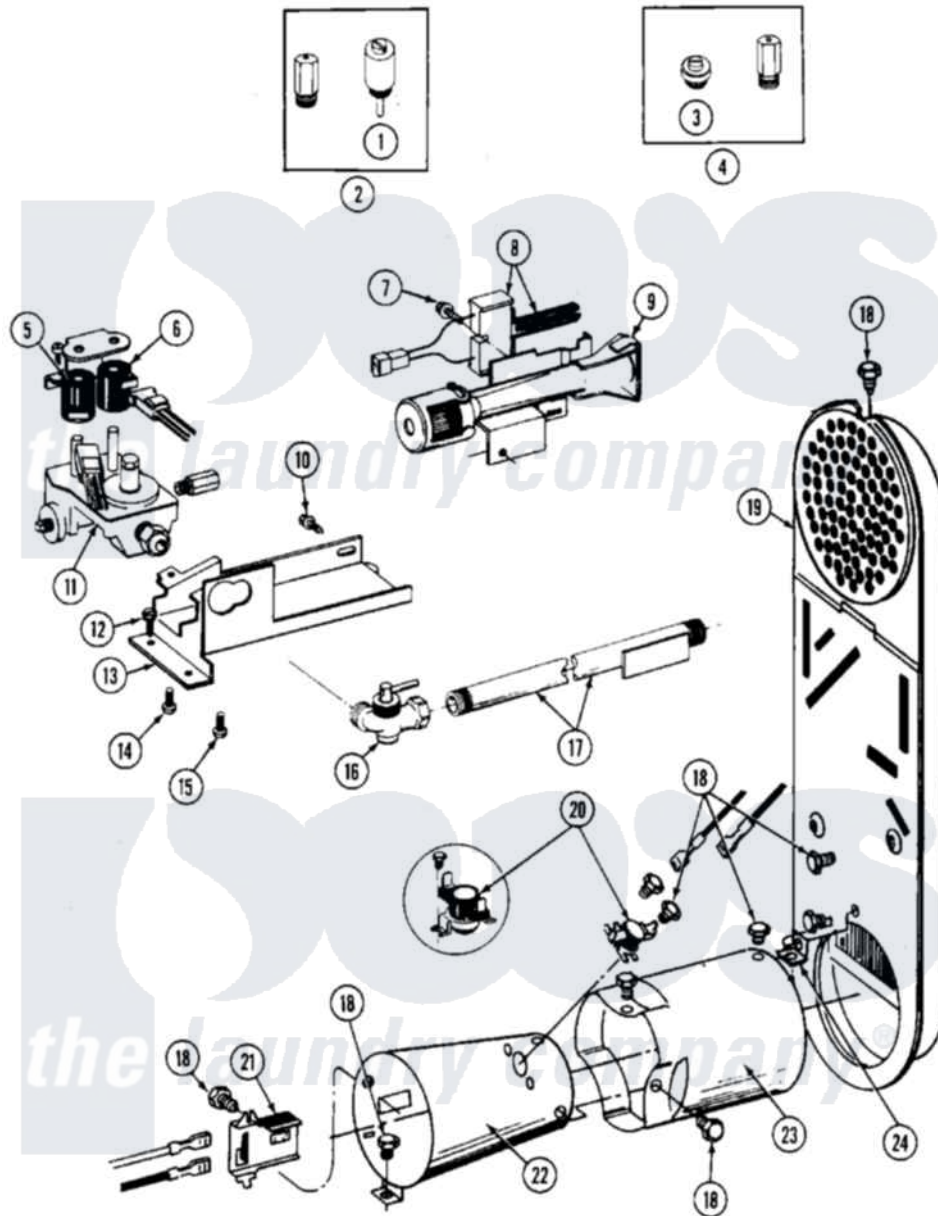

Maytag MDG26MNAAL 06 - GAS VALVE

Maytag [Commercial Maytag MDG26MNAAL Dryer Parts](#) Parts Diagram 06 - GAS VALVE
 Click on the part number to view part

Item	Original Part Number	Replaced By	Status	Part Description
001	306184		Not Available	PLUG, BLOCKING (LPG REGULATOR)
002	Y308378	W10402145		LP Gas Con
003	314602	694424		Leak, Limiter
004	Y308377		Not Available	CONVERSION KIT (LP TO NATURAL)
005	306106			Coil, Holding And Booster--W
006	306105	694540		Coil, 60 Hz
007	304971			Screw Note: Screw, Igniter
008	304970	4391996		Ignitor
009	304974	33002793		Burner Assembly
010	Y310632	1163839		Screw
011	308345			Valve, Gas
012	Y313561			Screw---NA
013	314566			Gas Control Bracket
014	314082	90767		Screw, 8A X 3/8 HeX Washer Head Tapping

015	Y313559		Screw
016	Y303349		Angle Shut-Off, Gas Valve
017	Y303383	33001735	Pipe And Bracket Assembly Series 18 Not Needed Use Vavle
018	211294	90767	Screw, 8A X 3/8 HeX Washer Head Tapping
019	307119		Duct, Inlet Assembly
"	Y308504	Not Available	INLET DUCT ASSEMBLY
020	305169		Thermostat, Hi-Limit Gas
021	Y303377	338906	Radiant, Sensor
022	Y303368		Cone, Combustion
"	Y308548		Combustion Cone Assembly
023	Y303841		Cone, Extension
024	Y312890		Retainer, Heater Chamber