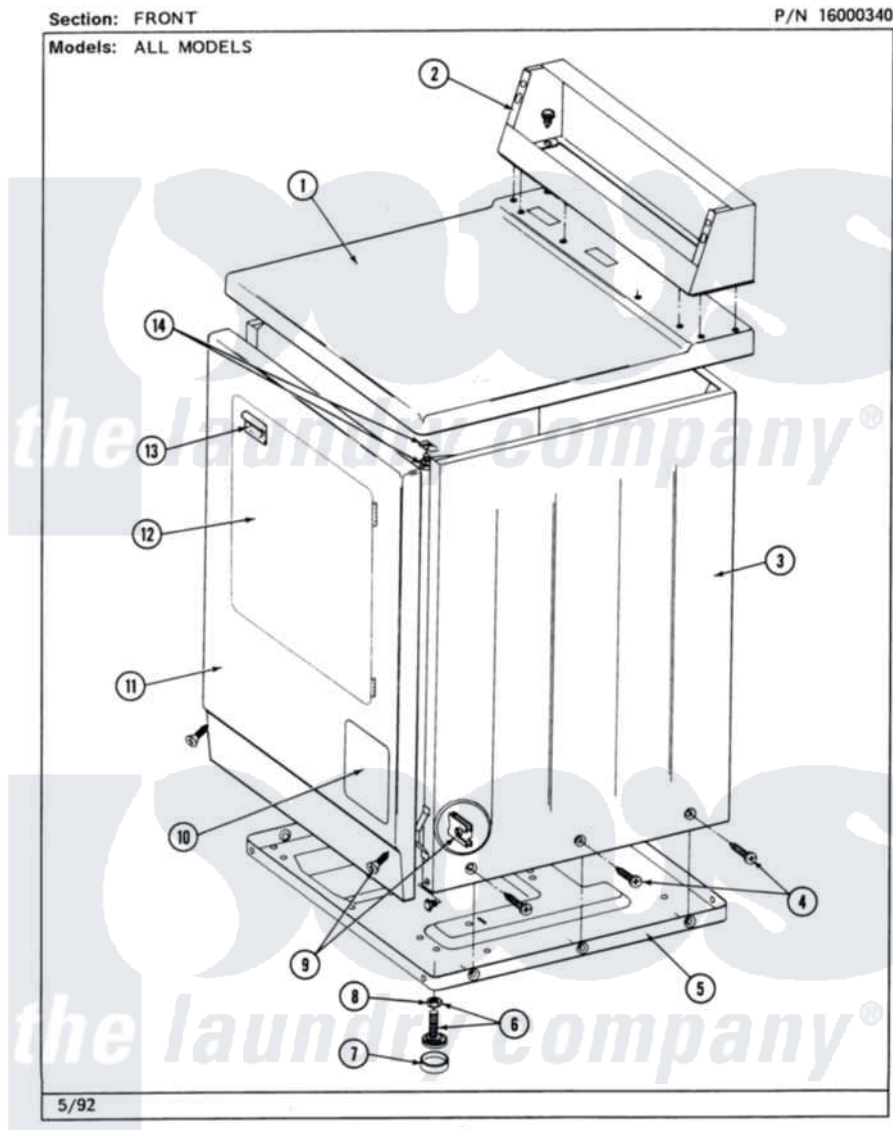

Maytag MDG26MNAAW 01 - FRONT VIEW

2

Maytag [Commercial Maytag MDG26MNAAW Dryer Parts](#) Parts Diagram 01 - FRONT VIEW
Click on the part number to view part

Item	Original Part Number	Replaced By	Status	Part Description
001	307104			Top Cover Assembly
"	NLA		Not Available	(ALM)
002	212276	W10116760		Screw
"	NLA		Not Available	CONSOLE (WHT)
003	NLA		Not Available	CABINET (WHT)
"	Y310632	1163839		Screw
004	213007			Xfor Cabinet See Cabinet, Back
005	Y303361		Not Available	BASE ASSY. (UPPER & LOWER)
006	Y305086			Adjustable Leg And Nut
007	Y314137			Foot, Rubber
008	Y052740	62739		Nut, Lock
009	204439			Screw And Fstner Assembly
010	NLA		Not Available	ACCESS DOOR (WHT)
011	NLA		Not Available	FRONT PANEL ASSY. (WHT)
012	308061		Not Available	DOOR ASSY. COMPLETE

012	300001	Not Available	(WHT)
"	NLA	Not Available	(ALM)
013	314946		Handle White
"	314972		Handle Door ALM
"	NLA	Not Available	(H. WHEAT)
014	204445		Screw And Fastener Assembly