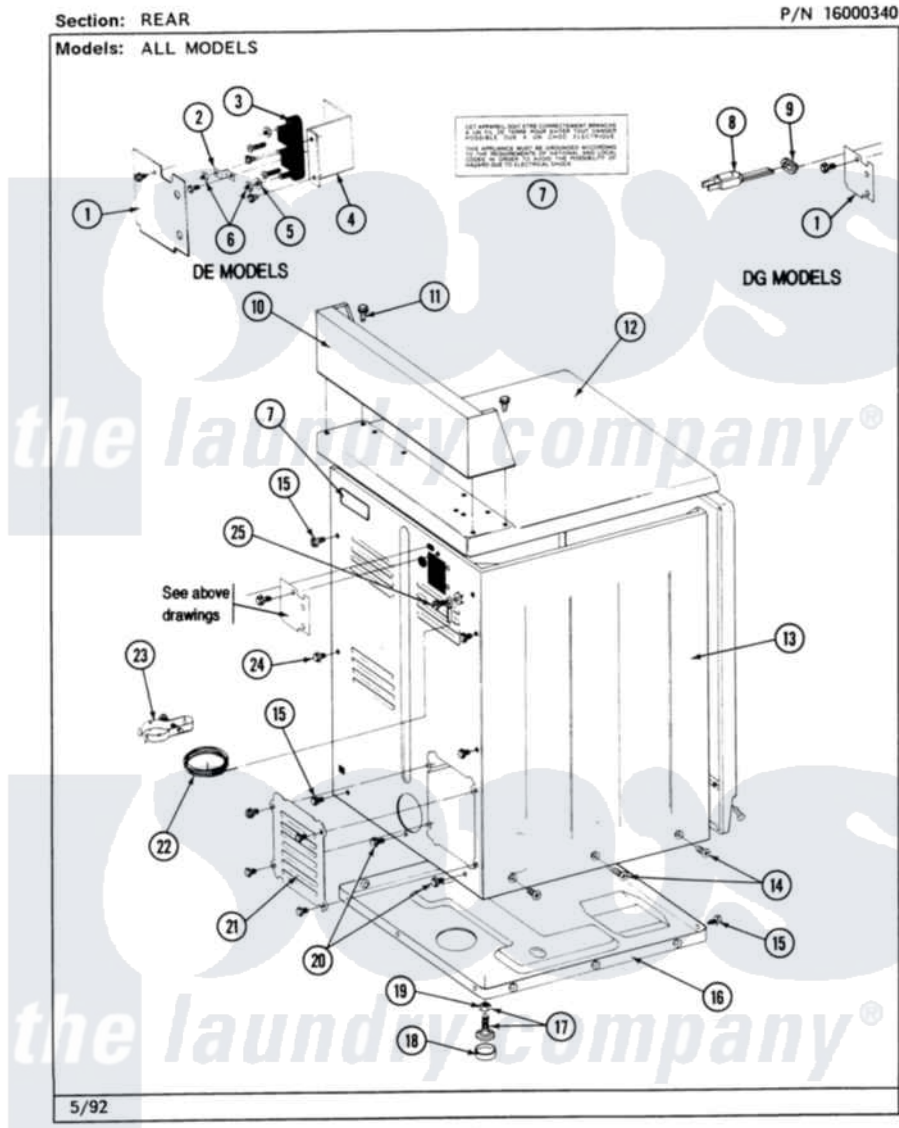

Maytag MDG26MNAAW 02 - REAR VIEW

4

Maytag [Commercial Maytag MDG26MNAAW Dryer Parts](#) Parts Diagram 02 - REAR VIEW
 Click on the part number to view part

Item	Original Part Number	Replaced By	Status	Part Description
001	Y313561			Screw---NA
"	Y312905		Not Available	COVER, TERMINAL
002	Y311423	489483		Screw 10-32 X 1/2
"	Y312184			Strap, Grounding
003	400008			Block, Terminal
"	Y312209	W10001200		Screw
004	Y313561			Screw---NA
"	Y310632	1163839		Screw
"	Y312904			Bracket, Terminal Block
005	Y311270			Washer, Terminal Block
006	311484	112432		Nut
007	214519			LABEL, ELECTRICAL INSTR. PART NOT USED-GAS MODELS ONLY
008	302521		Not Available	CORD, POWER PART NOT USED-GAS MODELS ONLY
"	305168	33002916		Power Cord, Canadian 240V

009	211881		Grommet, Cord Part Not Used- Gas Models Only
010	NLA	Not Available	CONSOLE (WHT)
011	212276	W10116760	Screw
012	307105	Not Available	COVER, TOP ASSY. (WHT)
"	NLA	Not Available	(ALM)
013	NLA	Not Available	CABINET (WHT)
014	213007		Xfor Cabinet See Cabinet, Back
015	Y313561		Screw---NA
016	Y303361	Not Available	BASE ASSY. (UPPER & LOWER)
017	Y305086		Adjustable Leg And Nut
018	Y314137		Foot, Rubber
019	Y052740	62739	Nut, Lock
020	Y310632	1163839	Screw
021	211294	90767	Screw, 8A X 3/8 HeX Washer Head Tapping
"	Y312951	Not Available	ACCESS COVER, BACK
"	Y313559		Screw
022	311155		Ground Wire And Clamp
023	301548		Clamp, Ground Wire
"	NLA	Not Available	SCREW
024	Y310632	1163839	Screw
025	NLA	Not Available	SCREW & WASHER ASSY.