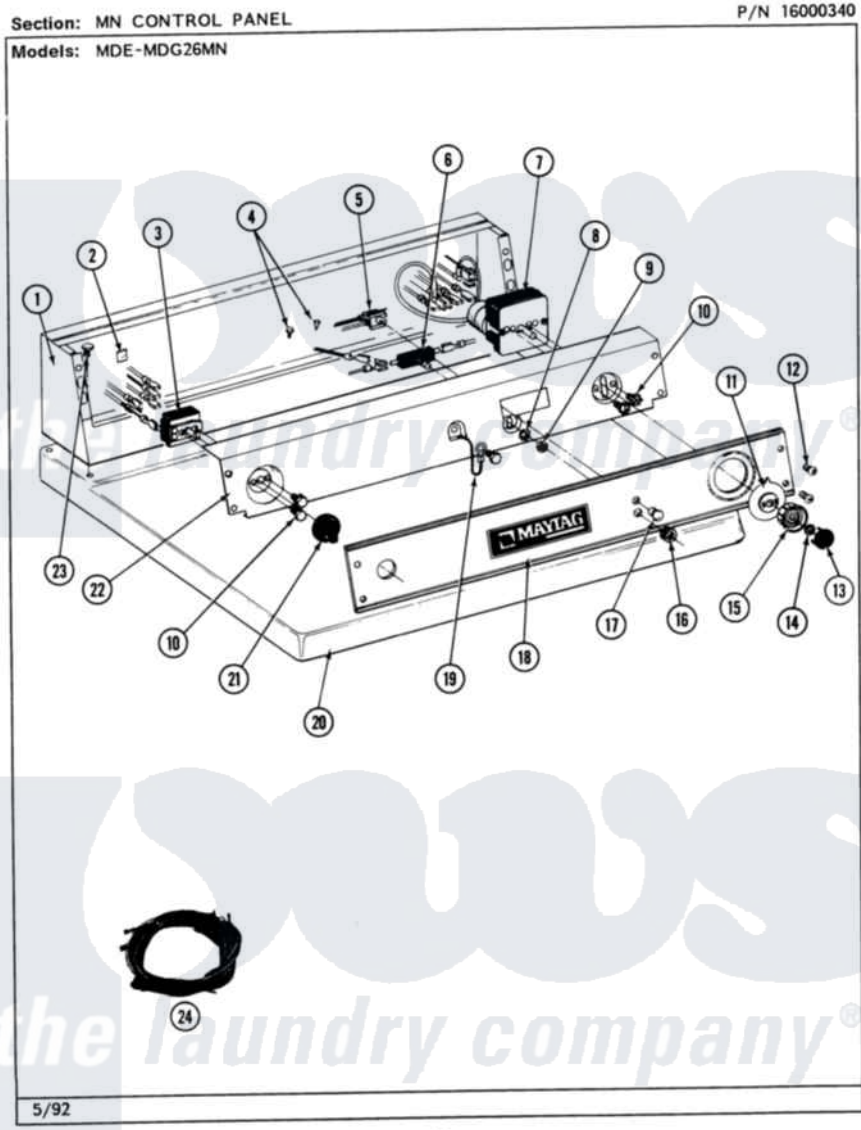

Maytag MDG26MNAAW 03 - CONTROL PANEL (MN)

10

Maytag [Commercial Maytag MDG26MNAAW Dryer Parts](#) Parts Diagram 03 - CONTROL PANEL (MN)
 Click on the part number to view part

Item	Original Part Number	Replaced By	Status	Part Description
001	NLA		Not Available	CONSOLE (WHT)
002	215003			Fastener, Panel And Bracket
003	307237	W10327105		Switch, Cycle Selection
004	211294	90767		Screw, 8A X 3/8 HeX Washer Head Tapping
"	Y314322	211251		Screw, Transformer
005	204075		Not Available	PILOT LAMP (DG MODELS ONLY)
006	306940	W10149462		Switch, Push-To-Start
007	305214			Timer
"	Y304585			Timer Motor RPR For 305214 Timer Only
008	312751			Lockwasher, Start Switch
009	Y312706	422617		Nut
010	Y313588	488234		Screw 8-32 X 1/4
011	314725	33001500		Dial, Timer Indicator
012	212277			Screw, No.8 X 1/2 Inch

013	314723	W10133501	Cap, Knob
014	312273		Nut, Control Knob
015	314724		Knob For Timer
016	Y312702		Knurled Nut, Start Switch
017	215564		Lens, Indicator Light
018	314909	33001021	Panel, Control
019	205810		Wire, Ground
"	211252		Screw, Ground Wire
020	307104		Top Cover Assembly
"	NLA	Not Available	(ALM)
021	306938		Knob, Selector Switch
022	NLA	Not Available	BACK UP PLATE (WHT)
023	212276	W10116760	Screw
024	308510		Wire Harness, Main
"	NLA	Not Available	WIRE HARNESS