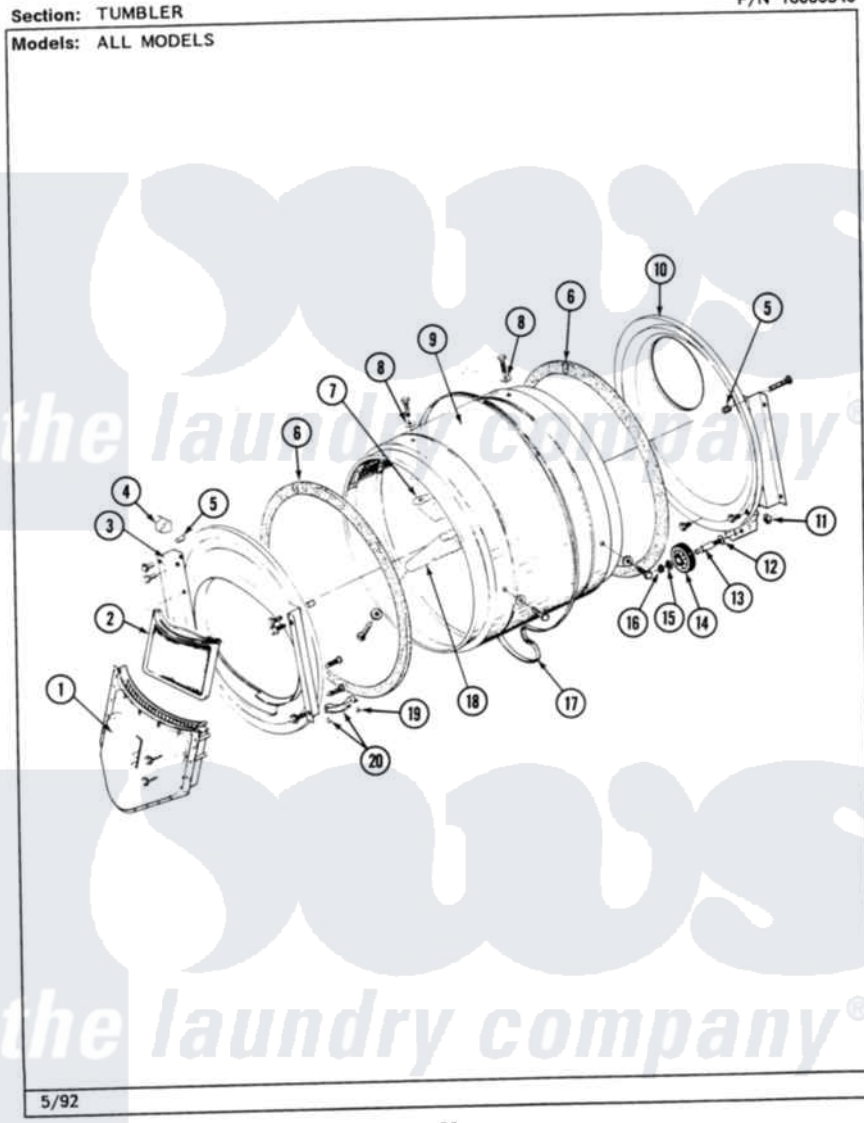

Maytag MDG26MNAAW 05 - TUMBLER

P/N 16000340

26

Maytag [Commercial Maytag MDG26MNAAW Dryer Parts](#) Parts Diagram 05 - TUMBLER
Click on the part number to view part

Item	Original Part Number	Replaced By	Status	Part Description
001	Y307112	33001016		Outlet Duct Assembly
"	Y314110	33002917		Screw, No.10-16
002	307108	33002970		Lint Filte
003	307109	33001179		Front, Tumbler
"	Y313561			Screw---NA
"	NLA		Not Available	SCREW
"	Y310632	1163839		Screw
004	Y310376			Clip, Door Switch Harness
005	NLA		Not Available	COVER, THREAD
006	314820			Seal, Tumbler
007	314803	33001012		Baffle
"	Y310759			Screw, Tumbler Baffles
008	314158			Washer, Baffle To Tumbler
009	306663		Not Available	TUMBLER W/BAFFLES
"	314802		Not Available	TUMBLER W/OUT BAFFLES
010	211294	90767		Screw, 8A X 3/8 HeX Washer Head Tapping

"	Y307114	33001178	Back, Tumbler
"	Y308544	33001178	Back, Tumbler
011	312538	33001443	Nut, Hex
012	Y313347	312535	Washer, Vault Mounting Brk.
013	Y312948	6-3129480	Shaft- Tumbler
014	Y303373	12001541	Drum Roller/Washer Assembly--W
015	312535		Washer, Vault Mounting Brk.
016	410233	9703438	Ring-Retrn
017	Y312959		Poly "V" Belt For Tumbler
018	314804	33001004	Baffle, Tall
"	Y310759		Screw, Tumbler Baffles
019	210720		Rivet, Bearing To Tumbler Fmt
020	306508		Tumbler Bearing Kit ---W