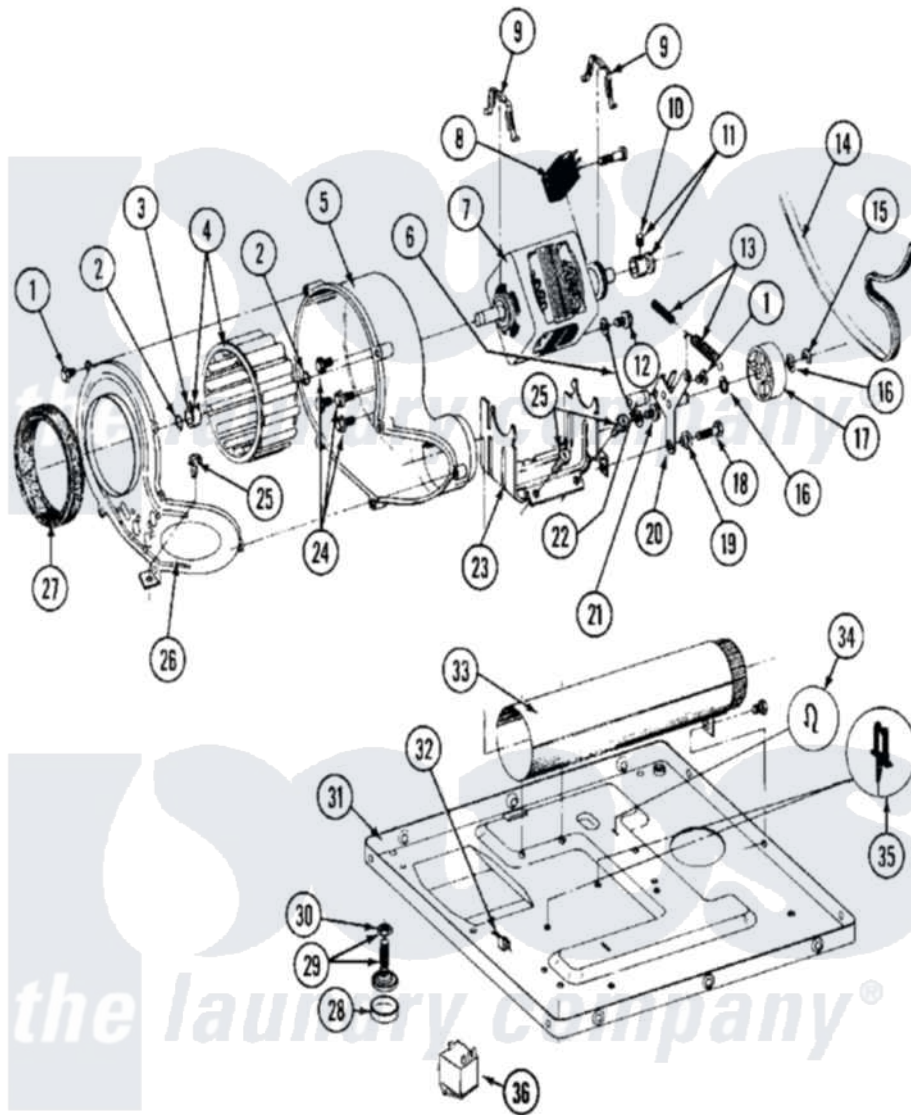

Maytag MDG26MNAAW 07 - MOTOR DRIVE, BLOWER & BASE FRAME

Maytag Commercial Maytag MDG26MNAAW Dryer Parts Diagram 07 - MOTOR DRIVE, BLOWER & BASE FRAME

Click on the part number to view part

| Item | Original Part Number | Replaced By | Status | Part Description |
|------|-------------------------|---------------------------|---------------|---|
| 001 | Y312961 | W10116751 | | Screw |
| 002 | 410233 | 9703438 | | Ring-Retrn |
| 003 | 312967 | | | Clamp, Blower Housing |
| 004 | Y303836 | | | Blower Wheel Assembly And Clamp |
| 005 | Y312893 | | | Housing, Blower |
| 006 | 901220 | | | Ground Wire |
| 007 | Y303358 | W10410999 | | Motor-Drive |
| 008 | 306207 | | Not Available | (PROD. No.303358-8 & No.303358-9) |
| " | NLA | | Not Available | SWITCH, MOTOR START-PROD. |
| " | Y303877 | | Not Available | SWITCH, MOTOR EXTERNAL START No.303358-2, No.303358-4, 303358-7 |
| " | Y303879 | | | Switch, Motor External Start |
| 009 | Y015825 | | | Clip, Motor To Motor Support |
| 010 | Y053241 | | | Set Screw, Motor Pulley |