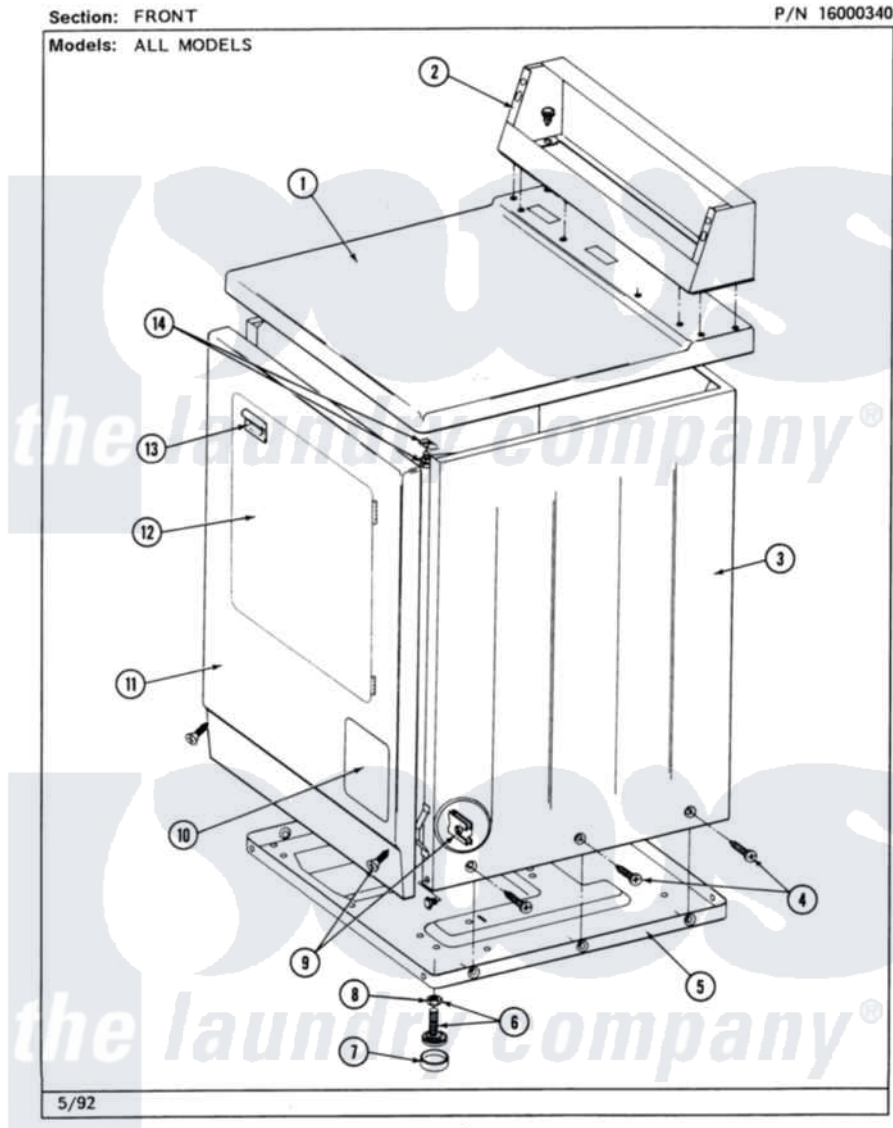

Maytag MDG26MNABG 01 - FRONT

Maytag [Commercial Maytag MDG26MNABG Dryer Parts](#) Parts Diagram 01 - FRONT
 Click on the part number to view part

Item	Original Part Number	Replaced By	Status	Part Description
001	307104			Top Cover Assembly
"	NLA		Not Available	(ALM)
002	212276	W10116760		Screw
"	NLA		Not Available	CONSOLE (WHT)
003	NLA		Not Available	CABINET (WHT)
"	Y310632	1163839		Screw
004	213007			Xfor Cabinet See Cabinet, Back
005	Y303361		Not Available	BASE ASSY. (UPPER & LOWER)
006	Y305086			Adjustable Leg And Nut
007	Y314137			Foot, Rubber
008	Y052740	62739		Nut, Lock
009	204439			Screw And Fstner Assembly
010	NLA		Not Available	ACCESS DOOR (WHT)
011	NLA		Not Available	FRONT PANEL ASSY. (WHT)
012	308061		Not Available	DOOR ASSY. COMPLETE

012	300001	Not Available	(WHT)
"	NLA	Not Available	(ALM)
013	314946		Handle White
"	314972		Handle Door ALM
"	NLA	Not Available	(H. WHEAT)
014	204445		Screw And Fastener Assembly