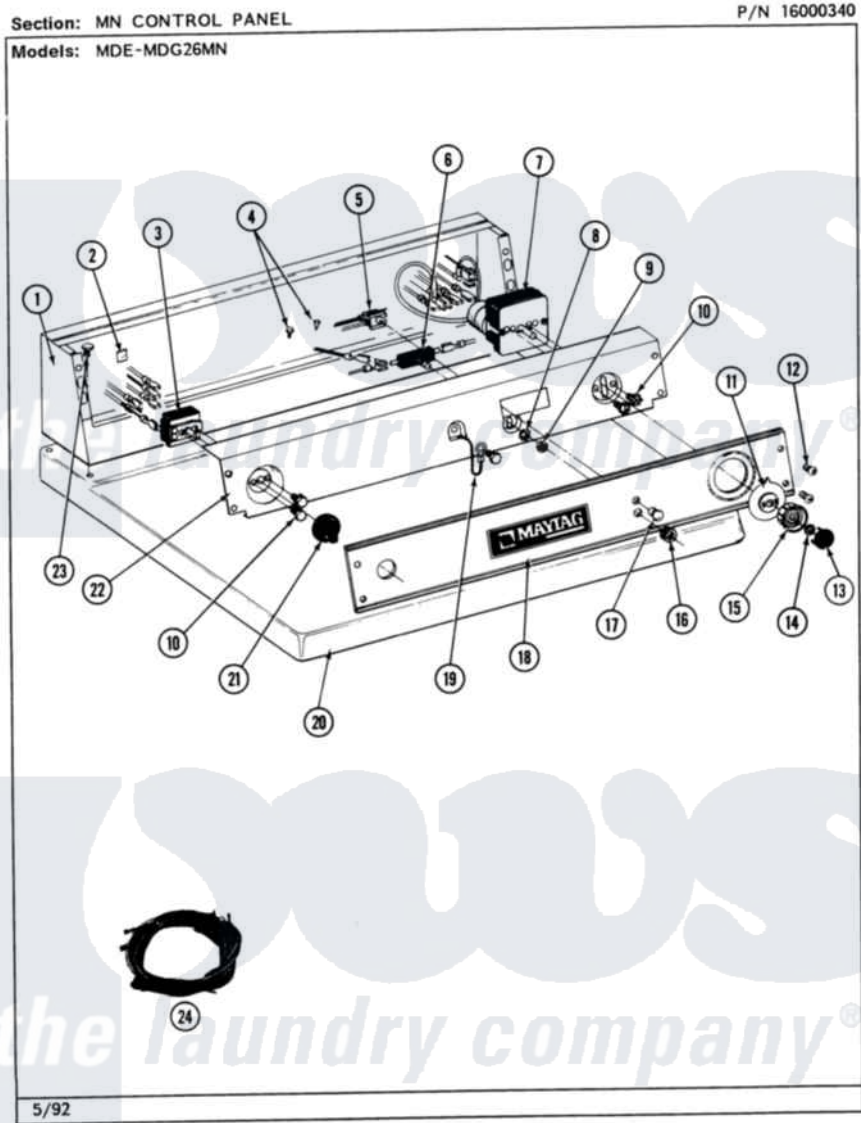

Maytag MDG26MNABG 03 - MN CONTROL PANEL

10

Maytag [Commercial Maytag MDG26MNABG Dryer Parts](#) Parts Diagram 03 - MN CONTROL PANEL
 Click on the part number to view part

Item	Original Part Number	Replaced By	Status	Part Description
001	NLA		Not Available	CONSOLE (WHT)
002	215003			Fastener, Panel And Bracket
003	307237	W10327105		Switch, Cycle Selection
004	211294	90767		Screw, 8A X 3/8 HeX Washer Head Tapping
"	Y314322	211251		Screw, Transformer
005	204075		Not Available	PILOT LAMP (DG MODELS ONLY)
006	306940	W10149462		Switch, Push-To-Start
007	305214			Timer
"	Y304585			Timer Motor RPR For 305214 Timer Only
008	312751			Lockwasher, Start Switch
009	Y312706	422617		Nut
010	Y313588	488234		Screw 8-32 X 1/4
011	314725	33001500		Dial, Timer Indicator
012	212277			Screw, No.8 X 1/2 Inch

013	314723	W10133501	Cap, Knob
014	312273		Nut, Control Knob
015	314724		Knob For Timer
016	Y312702		Knurled Nut, Start Switch
017	215564		Lens, Indicator Light
018	314909	33001021	Panel, Control
019	205810		Wire, Ground
"	211252		Screw, Ground Wire
020	307104		Top Cover Assembly
"	NLA	Not Available	(ALM)
021	306938		Knob, Selector Switch
022	NLA	Not Available	BACK UP PLATE (WHT)
023	212276	W10116760	Screw
024	308510		Wire Harness, Main
"	NLA	Not Available	WIRE HARNESS