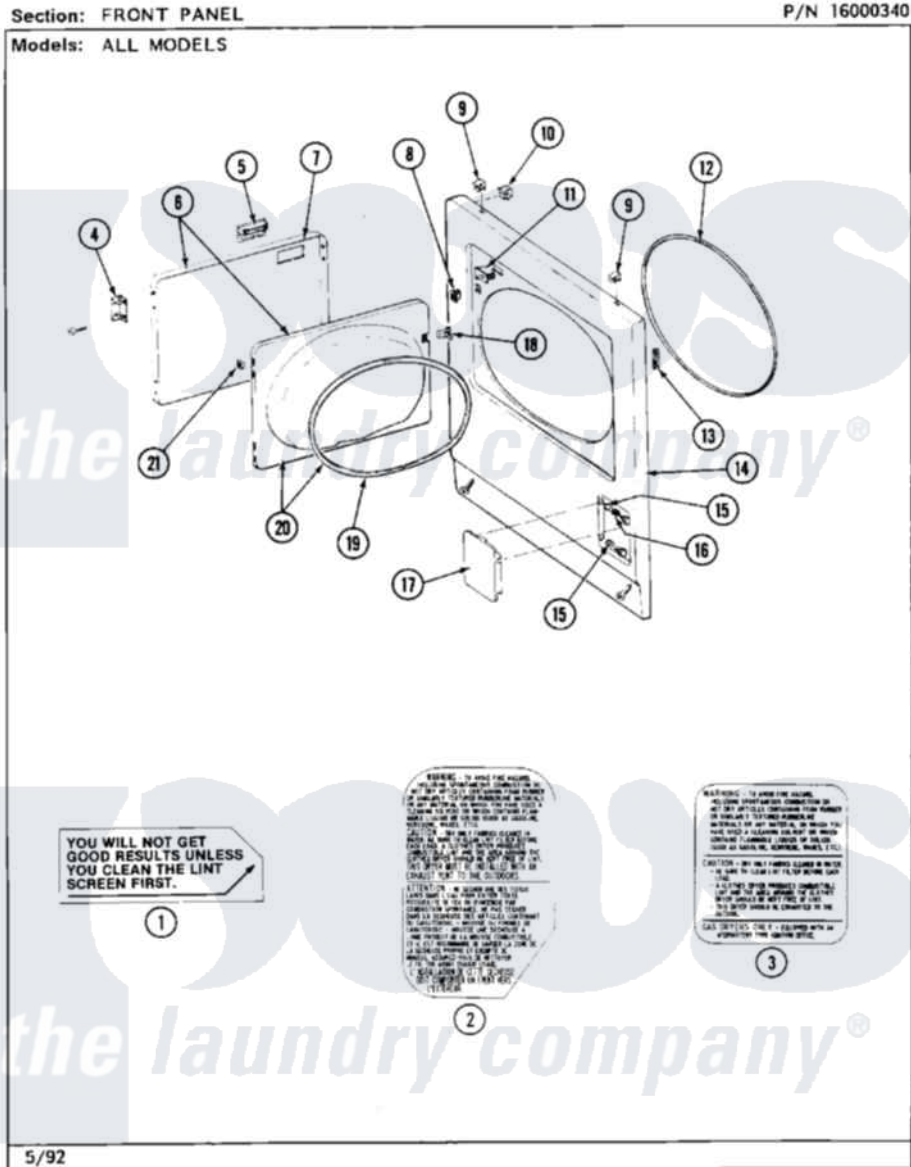

Maytag MDG26MNABG 04 - FRONT PANEL

24

Maytag [Commercial Maytag MDG26MNABG Dryer Parts](#) Parts Diagram 04 - FRONT PANEL
Click on the part number to view part

Item	Original Part Number	Replaced By	Status	Part Description
001	Y313340			LABEL, LINT SCREEN INSTRUCTION
002	314941		Not Available	LABEL, INSTRUCTION
003	314942			INSTRUCTION LABEL
"	NLA		Not Available	INSTRUCTION LABEL
004	307099	33001230		Hinge, Door
"	Y314062			Screw, Door Hinge And Panel
005	312960	489355		Screw, 8 X 1/2
"	314946			Handle White
"	314972			Handle Door ALM
"	NLA		Not Available	(H. WHEAT)
006	NLA		Not Available	(ALM)
"	Y307111		Not Available	DOOR ASSY. COMPLETE (WHT)
007	314966			Panel, Outer
"	NLA		Not Available	(ALM)
008	306436			Door Latch Kit--W

009	212982	22001650	Fastener, Spring
010	Y310376		Clip, Door Switch Harness
011	Y305753	W10169313	Switch-Dor
012	314937		Seal, Front Panel
013	Y313907		Fastener, Twin
014	204439		Screw And Fstner Assembly
"	307998L		Front Panel----NA
"	NLA	Not Available	FRONT PANEL ASSY. (WHT)
015	212949	22001866	Screw, Relay
"	NLA	Not Available	BUSHING, ACCESS STUD
016	312369		Sleeve, Access Panel Stud Part Not Used
017	NLA	Not Available	ACCESS DOOR (WHT)
018	314936	33001305	Strike, Door
"	314944	33001305	Strike, Door
019	314935	33001192	Seal, Door
020	307098	Not Available	DOOR, INNER (W/SEAL)
021	Y313910		Clip, Door Liner To Outer Panel