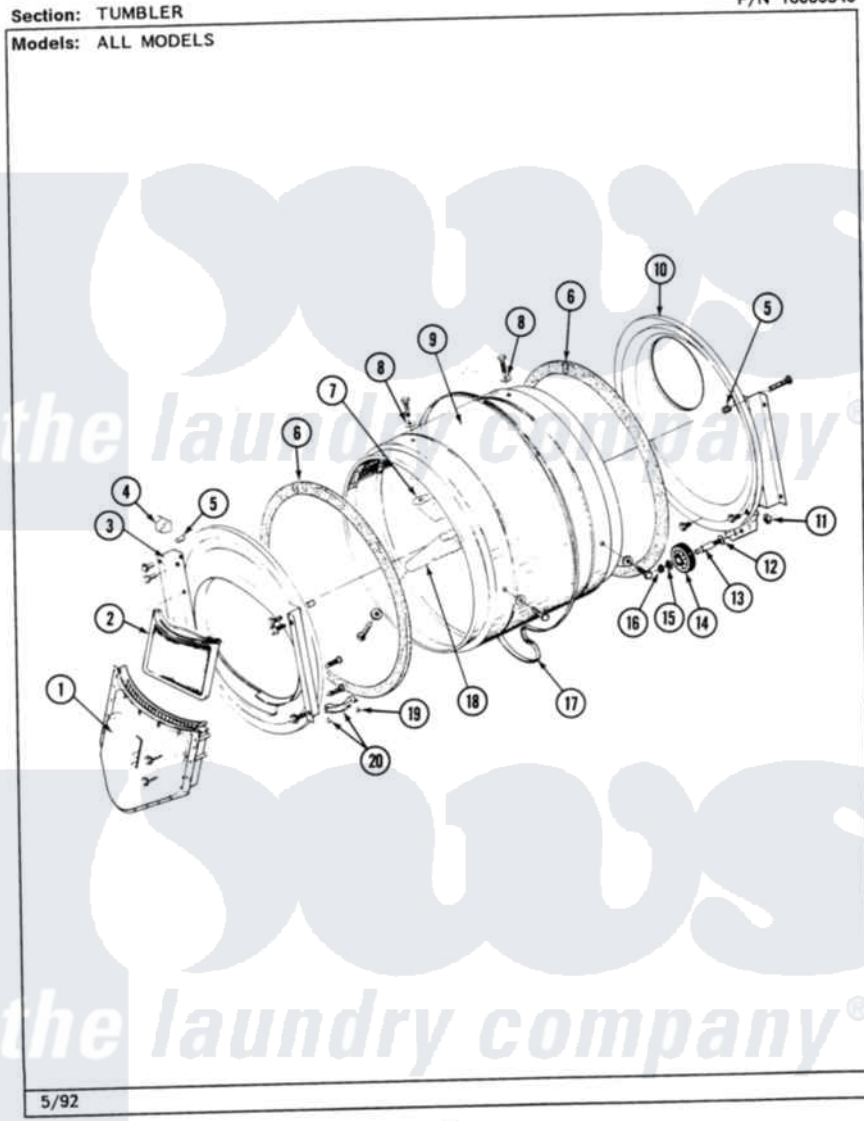

Maytag MDG26MNABG 05 - TUMBLER

P/N 16000340

26

Maytag [Commercial Maytag MDG26MNABG Dryer Parts](#) Parts Diagram 05 - TUMBLER
Click on the part number to view part

Item	Original Part Number	Replaced By	Status	Part Description
001	Y307112	33001016		Outlet Duct Assembly
"	Y314110	33002917		Screw, No.10-16
002	307108	33002970		Lint Filte
003	307109	33001179		Front, Tumbler
"	Y313561			Screw---NA
"	NLA		Not Available	SCREW
"	Y310632	1163839		Screw
004	Y310376			Clip, Door Switch Harness
005	NLA		Not Available	COVER, THREAD
006	314820			Seal, Tumbler
007	314803	33001012		Baffle
"	Y310759			Screw, Tumbler Baffles
008	314158			Washer, Baffle To Tumbler
009	306663		Not Available	TUMBLER W/BAFFLES
"	314802		Not Available	TUMBLER W/OUT BAFFLES
010	211294	90767		Screw, 8A X 3/8 HeX Washer Head Tapping

"	Y307114	33001178	Back, Tumbler
"	Y308544	33001178	Back, Tumbler
011	312538	33001443	Nut, Hex
012	Y313347	312535	Washer, Vault Mounting Brk.
013	Y312948	6-3129480	Shaft- Tumbler
014	Y303373	12001541	Drum Roller/Washer Assembly--W
015	312535		Washer, Vault Mounting Brk.
016	410233	9703438	Ring-Retrn
017	Y312959		Poly "V" Belt For Tumbler
018	314804	33001004	Baffle, Tall
"	Y310759		Screw, Tumbler Baffles
019	210720		Rivet, Bearing To Tumbler Fmt
020	306508		Tumbler Bearing Kit ---W