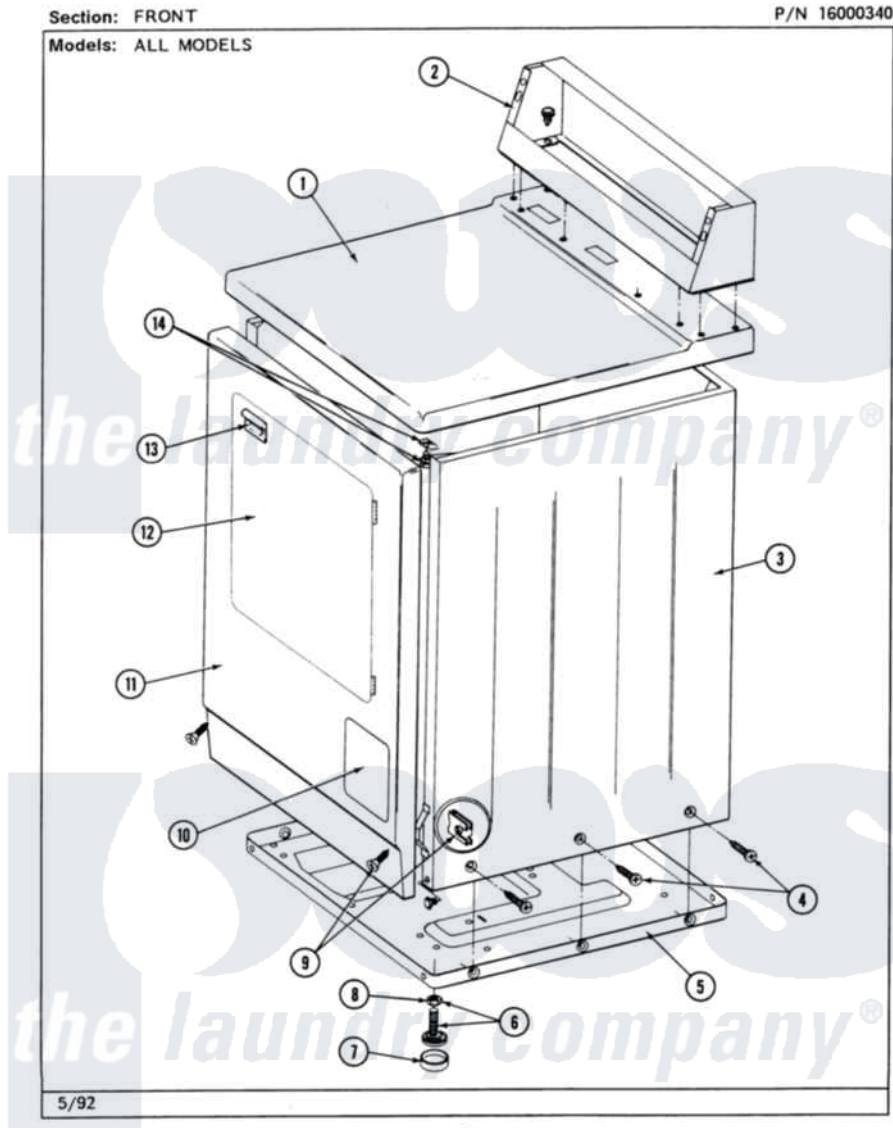

# Maytag MDG26MNABL 01 - FRONT

Maytag Commercial Maytag MDG26MNABL Dryer Parts Parts Diagram 01 - FRONT  
 Click on the part number to view part

Item	Original Part Number	Replaced By	Status	Part Description
001	<a href="#">307104</a>			Top Cover Assembly
"	NLA		Not Available	(ALM)
002	212276	<a href="#">W10116760</a>		Screw
"	NLA		Not Available	CONSOLE (WHT)
003	NLA		Not Available	CABINET (WHT)
"	Y310632	<a href="#">1163839</a>		Screw
004	<a href="#">213007</a>			Xfor Cabinet See Cabinet, Back
005	Y303361		Not Available	BASE ASSY. (UPPER & LOWER)
006	<a href="#">Y305086</a>			Adjustable Leg And Nut
007	<a href="#">Y314137</a>			Foot, Rubber
008	<a href="#">Y052740</a>	<a href="#">62739</a>		Nut, Lock
009	<a href="#">204439</a>			Screw And Fstner Assembly
010	NLA		Not Available	ACCESS DOOR (WHT)
011	NLA		Not Available	FRONT PANEL ASSY. (WHT)
012	308061		Not Available	DOOR ASSY. COMPLETE

012	300001	Not Available	(WHT)
"	NLA	Not Available	(ALM)
013	<a href="#">314946</a>		Handle White
"	<a href="#">314972</a>		Handle Door ALM
"	NLA	Not Available	(H. WHEAT)
014	<a href="#">204445</a>		Screw And Fastener Assembly