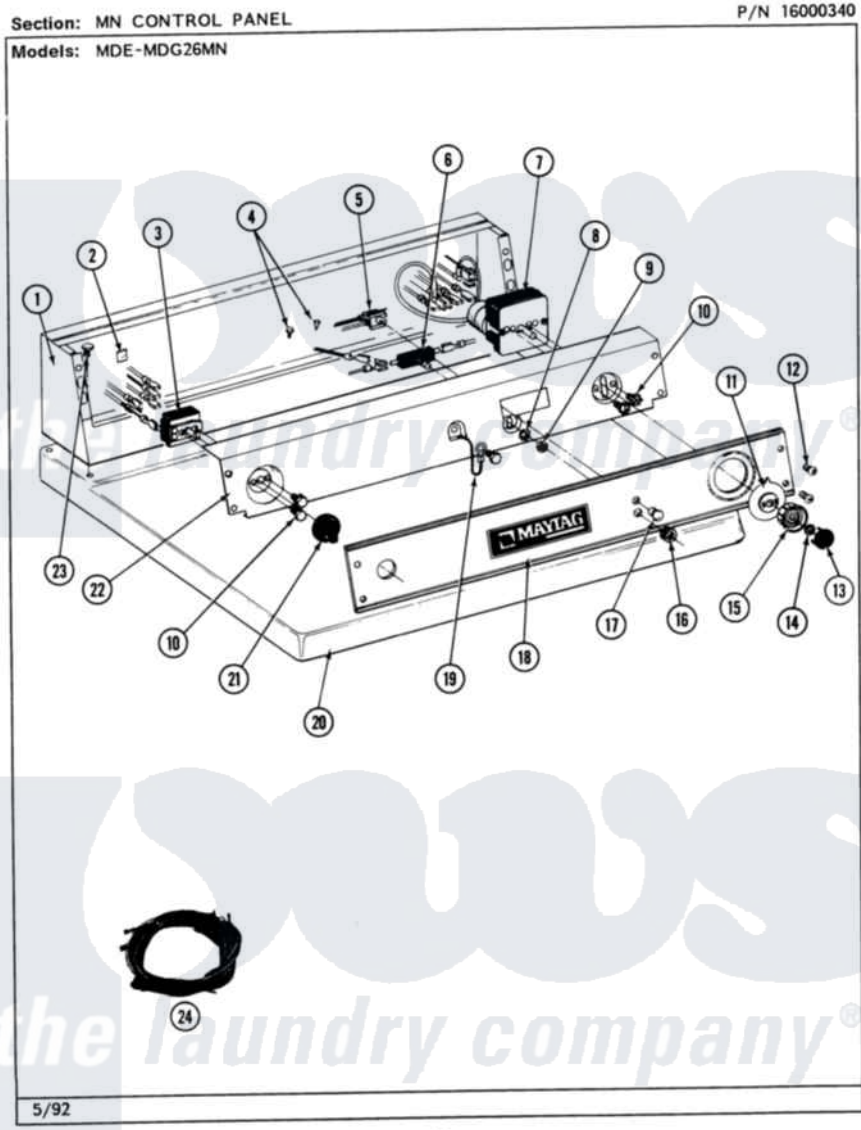

Maytag MDG26MNABL 03 - MN CONTROL PANEL

10

Maytag Commercial Maytag MDG26MNABL Dryer Parts Parts Diagram 03 - MN CONTROL PANEL
 Click on the part number to view part

Item	Original Part Number	Replaced By	Status	Part Description
001	NLA		Not Available	CONSOLE (WHT)
002	215003			Fastener, Panel And Bracket
003	307237	W10327105		Switch, Cycle Selection
004	211294	90767		Screw, 8A X 3/8 HeX Washer Head Tapping
"	Y314322	211251		Screw, Transformer
005	204075		Not Available	PILOT LAMP (DG MODELS ONLY)
006	306940	W10149462		Switch, Push-To-Start
007	305214			Timer
"	Y304585			Timer Motor RPR For 305214 Timer Only
008	312751			Lockwasher, Start Switch
009	Y312706	422617		Nut
010	Y313588	488234		Screw 8-32 X 1/4
011	314725	33001500		Dial, Timer Indicator
012	212277			Screw, No.8 X 1/2 Inch

013	314723	W10133501	Cap, Knob
014	312273		Nut, Control Knob
015	314724		Knob For Timer
016	Y312702		Knurled Nut, Start Switch
017	215564		Lens, Indicator Light
018	314909	33001021	Panel, Control
019	205810		Wire, Ground
"	211252		Screw, Ground Wire
020	307104		Top Cover Assembly
"	NLA	Not Available	(ALM)
021	306938		Knob, Selector Switch
022	NLA	Not Available	BACK UP PLATE (WHT)
023	212276	W10116760	Screw
024	308510		Wire Harness, Main
"	NLA	Not Available	WIRE HARNESS