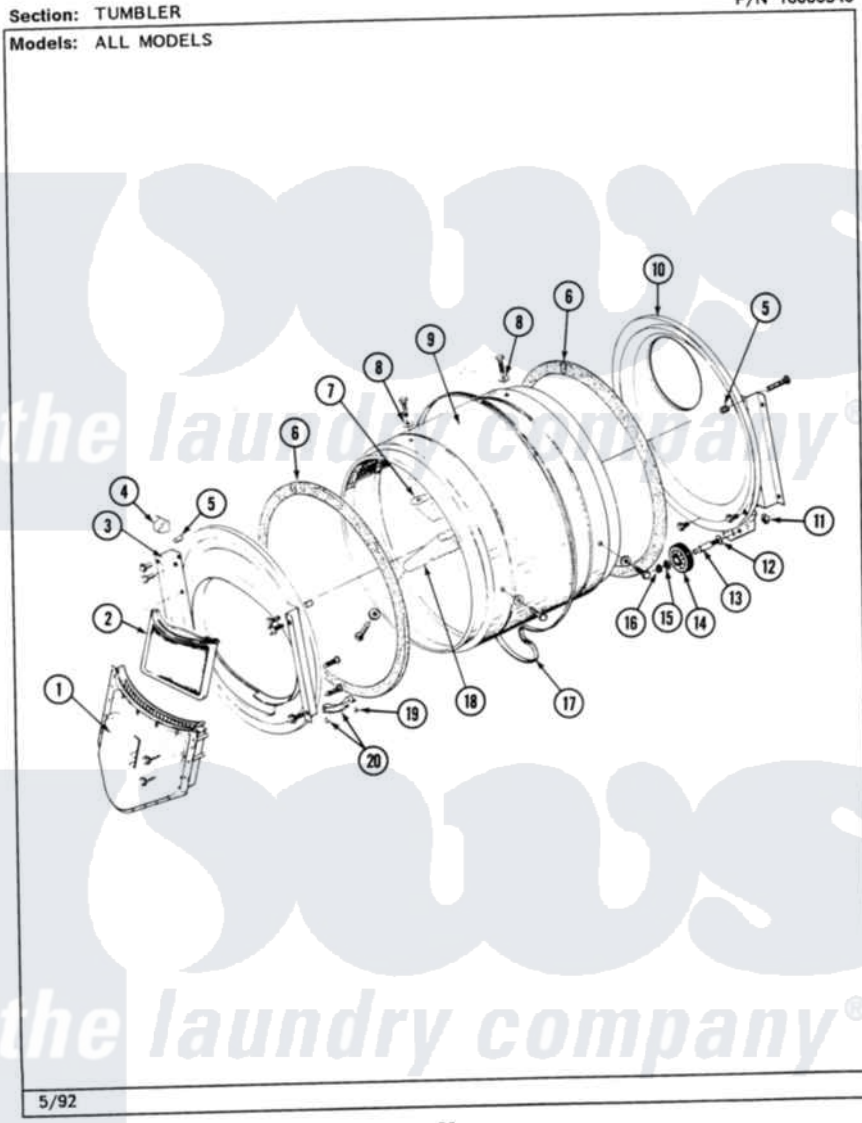

Maytag MDG26MNABL 05 - TUMBLER

P/N 16000340

26

Maytag [Commercial Maytag MDG26MNABL Dryer Parts](#) Parts Diagram 05 - TUMBLER
Click on the part number to view part

Item	Original Part Number	Replaced By	Status	Part Description
001	Y307112	33001016		Outlet Duct Assembly
"	Y314110	33002917		Screw, No.10-16
002	307108	33002970		Lint Filte
003	307109	33001179		Front, Tumbler
"	Y313561			Screw---NA
"	NLA		Not Available	SCREW
"	Y310632	1163839		Screw
004	Y310376			Clip, Door Switch Harness
005	NLA		Not Available	COVER, THREAD
006	314820			Seal, Tumbler
007	314803	33001012		Baffle
"	Y310759			Screw, Tumbler Baffles
008	314158			Washer, Baffle To Tumbler
009	306663		Not Available	TUMBLER W/BAFFLES
"	314802		Not Available	TUMBLER W/OUT BAFFLES
010	211294	90767		Screw, 8A X 3/8 HeX Washer Head Tapping

"	Y307114	33001178	Back, Tumbler
"	Y308544	33001178	Back, Tumbler
011	312538	33001443	Nut, Hex
012	Y313347	312535	Washer, Vault Mounting Brk.
013	Y312948	6-3129480	Shaft- Tumbler
014	Y303373	12001541	Drum Roller/Washer Assembly--W
015	312535		Washer, Vault Mounting Brk.
016	410233	9703438	Ring-Retrn
017	Y312959		Poly "V" Belt For Tumbler
018	314804	33001004	Baffle, Tall
"	Y310759		Screw, Tumbler Baffles
019	210720		Rivet, Bearing To Tumbler Fmt
020	306508		Tumbler Bearing Kit ---W