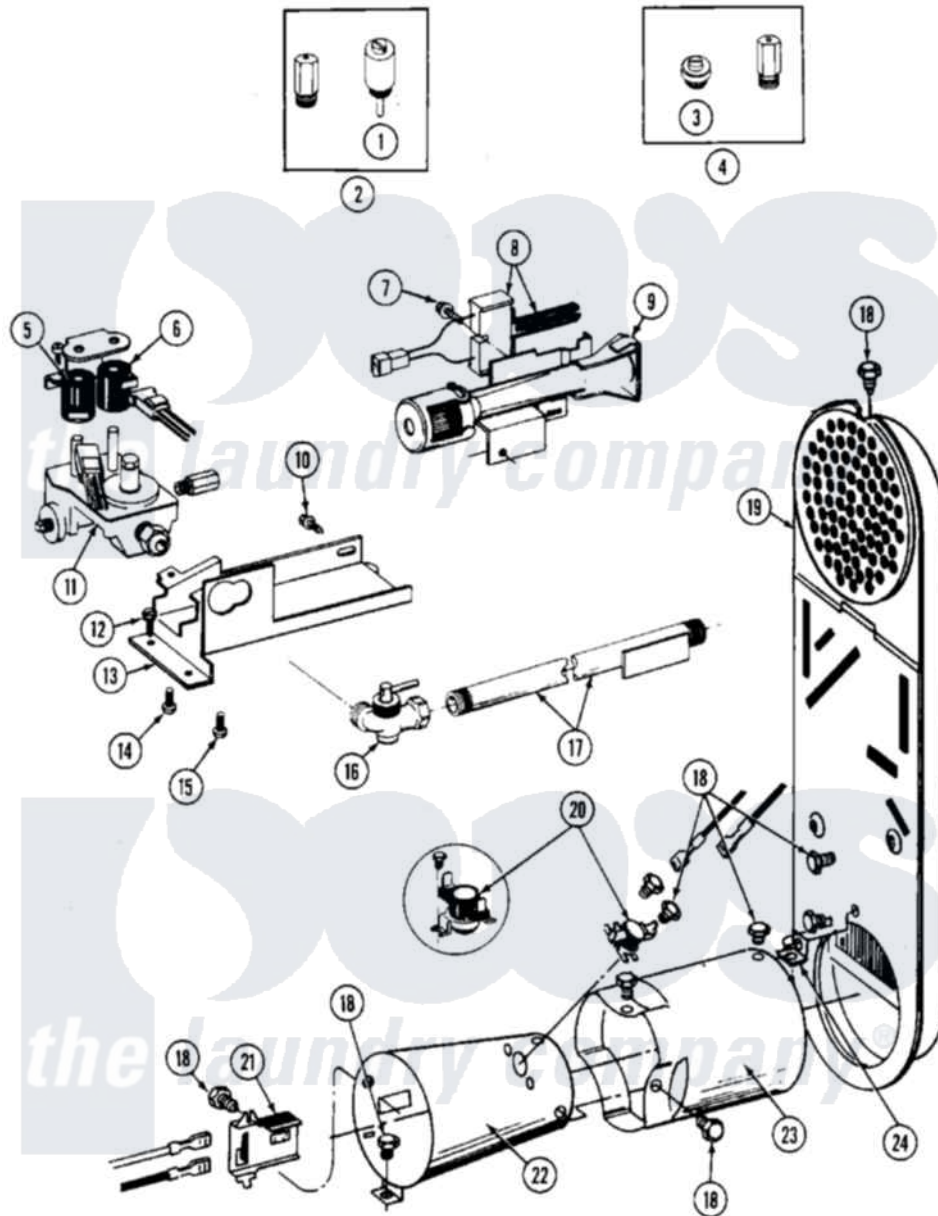

Maytag MDG26MNABL 06 - GAS VALVE

Maytag [Commercial Maytag MDG26MNABL Dryer Parts](#) Parts Diagram 06 - GAS VALVE
 Click on the part number to view part

Item	Original Part Number	Replaced By	Status	Part Description
001	306184		Not Available	PLUG, BLOCKING (LPG REGULATOR)
002	Y308378	W10402145		LP Gas Con
003	314602	694424		Leak, Limiter
004	Y308377		Not Available	CONVERSION KIT (LP TO NATURAL)
005	306106			Coil, Holding And Booster--W
006	306105	694540		Coil, 60 Hz
007	304971			Screw Note: Screw, Igniter
008	304970	4391996		Ignitor
009	304974	33002793		Burner Assembly
"	Y308457	33002793		Burner Assembly
010	Y310632	1163839		Screw
011	308345			Valve, Gas
012	Y313561			Screw---NA
013	314566			Gas Control Bracket
014	314082	00767		Screw, 8A X 3/8 HeX Washer

014	J14002	30707	Head Tapping
015	Y313559		Screw
016	Y303349		Angle Shut-Off, Gas Valve
017	Y303383	33001735	Pipe And Bracket Assembly Series 18 Not Needed Use Vavle
018	211294	90767	Screw, 8A X 3/8 HeX Washer Head Tapping
019	307119		Duct, Inlet Assembly
"	Y308504	Not Available	INLET DUCT ASSEMBLY
020	305169		Thermostat, Hi-Limit Gas
021	Y303377	338906	Radiant, Sensor
022	Y303368		Cone, Combustion
"	Y308548		Combustion Cone Assembly
023	Y303841		Cone, Extension
024	Y312890		Retainer, Heater Chamber