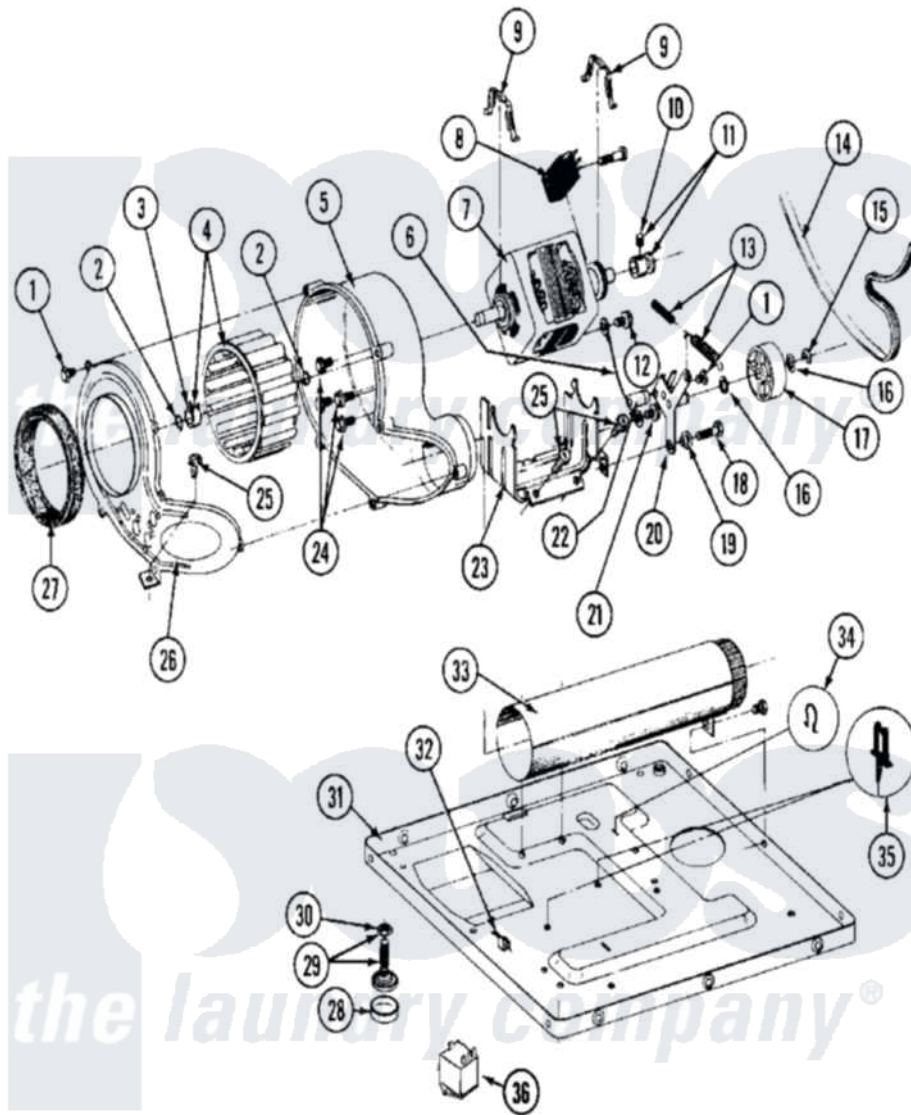

Maytag MDG26MNABL 07 - MOTOR DRIVE, BLOWER & BASE FRAME

Maytag [Commercial Maytag MDG26MNABL Dryer Parts](#) Parts Diagram 07 - MOTOR DRIVE, BLOWER & BASE FRAME

Click on the part number to view part

Item	Original Part Number	Replaced By	Status	Part Description
001	Y312961	W10116751		Screw
002	410233	9703438		Ring-Retrn
003	312967			Clamp, Blower Housing
004	Y303836			Blower Wheel Assembly And Clamp
005	Y312893			Housing, Blower
006	901220			Ground Wire
007	Y303358	W10410999		Motor-Drive
008	306207		Not Available	(PROD. No.303358-8 & No.303358-9)
"	NLA		Not Available	SWITCH, MOTOR START-PROD.
"	Y303877		Not Available	SWITCH, MOTOR EXTERNAL START No.303358-2, No.303358-4, 303358-7
"	Y303879			Switch, Motor External Start
009	Y015825			Clip, Motor To Motor Support
010	Y053241			Set Screw, Motor Pulley

011	Y305185	6-3051850	Pulley- MO
012	910343	488234	Screw 8-32 X 1/4
013	Y303945		IDLER SPRING ASSY. W/PLUG
014	Y312959		Poly "V" Belt For Tumbler
015	312958	354987	Ring, Retaining
016	Y312527		Washer, Idler Shaft
017	Y303705	6-3037050	Pulley- ID
018	Y014874		Screw, Idler Arm And Sleeve
019	Y312894	315772	Sleeve, Idler Arm
020	Y303363	6-3033630	Idler Arm
021	211294	90767	Screw, 8A X 3/8 HeX Washer Head Tapping
022	Y313582	W10116756	Spacer
023	NLA	Not Available	SUPPORT, MOTOR
024	Y310632	1163839	Screw
025	Y313561		Screw----NA
026	314778	Not Available	COVER, BLOWER HOUSING
027	Y312901		Seal, Housing Cover
028	210684		Foot, Adjustable Leg
029	Y302699	22003428	Leg, Adjustable
030	210385		Lock Nut For Adjustable Leg
031	Y303361	Not Available	BASE ASSY. (UPPER & LOWER)
032	Y310376		Clip, Door Switch Harness
033	Y303442		EXHAUST DUCT ASSEMBLY
034	410490		Spring, Retainer Wire Harness
035	Y313262	W10116752	Retainer-
036	306199		Relay, Heater