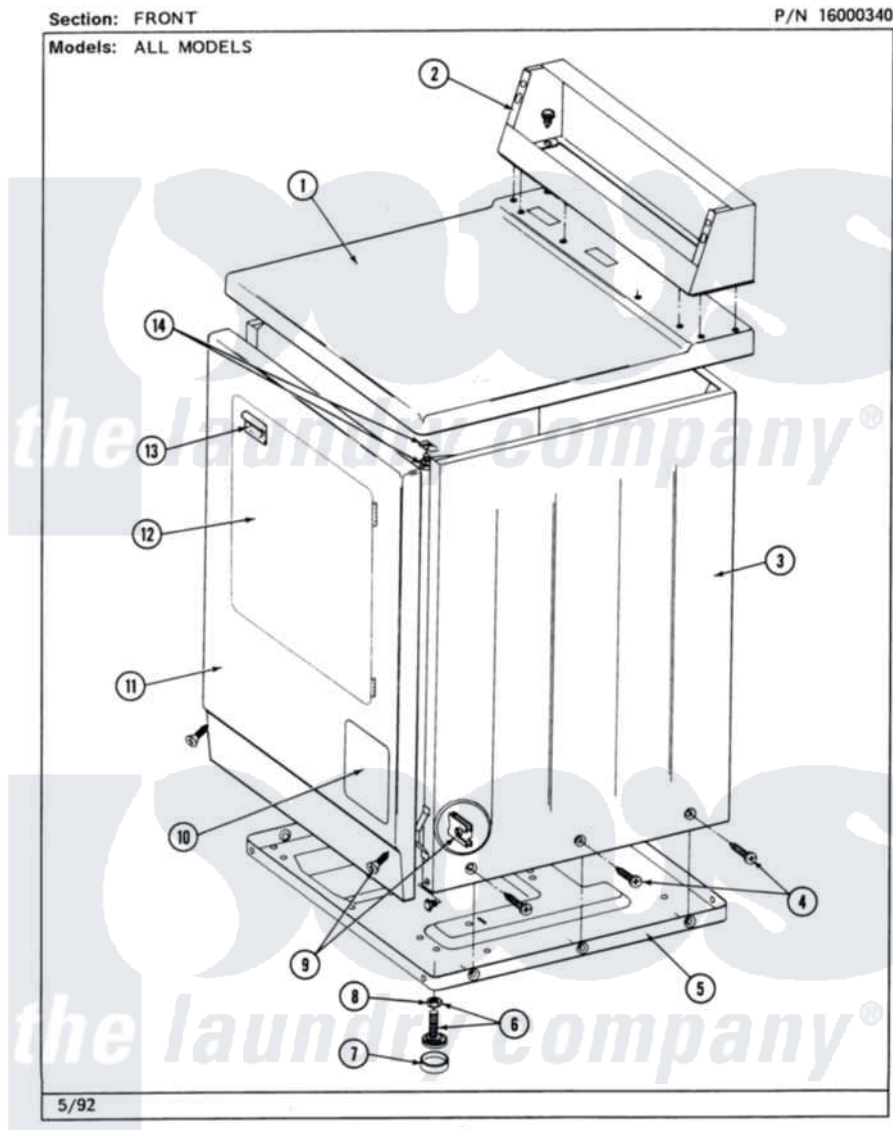

# Maytag MDG26MNABW 01 - FRONT

2

Maytag [Commercial Maytag MDG26MNABW Dryer Parts](#) Parts Diagram 01 - FRONT  
Click on the part number to view part

Item	Original Part Number	Replaced By	Status	Part Description
001	<a href="#">307104</a>			Top Cover Assembly
"	NLA		Not Available	(ALM)
002	212276	<a href="#">W10116760</a>		Screw
"	NLA		Not Available	CONSOLE (WHT)
003	NLA		Not Available	CABINET (WHT)
"	Y310632	<a href="#">1163839</a>		Screw
004	<a href="#">213007</a>			Xfor Cabinet See Cabinet, Back
005	Y303361		Not Available	BASE ASSY. (UPPER & LOWER)
006	<a href="#">Y305086</a>			Adjustable Leg And Nut
007	<a href="#">Y314137</a>			Foot, Rubber
008	<a href="#">Y052740</a>	<a href="#">62739</a>		Nut, Lock
009	<a href="#">204439</a>			Screw And Fstner Assembly
010	NLA		Not Available	ACCESS DOOR (WHT)
011	NLA		Not Available	FRONT PANEL ASSY. (WHT)
012	308061		Not Available	DOOR ASSY. COMPLETE

012	300001	Not Available	(WHT)
"	NLA	Not Available	(ALM)
013	<a href="#">314946</a>		Handle White
"	<a href="#">314972</a>		Handle Door ALM
"	NLA	Not Available	(H. WHEAT)
014	<a href="#">204445</a>		Screw And Fastener Assembly