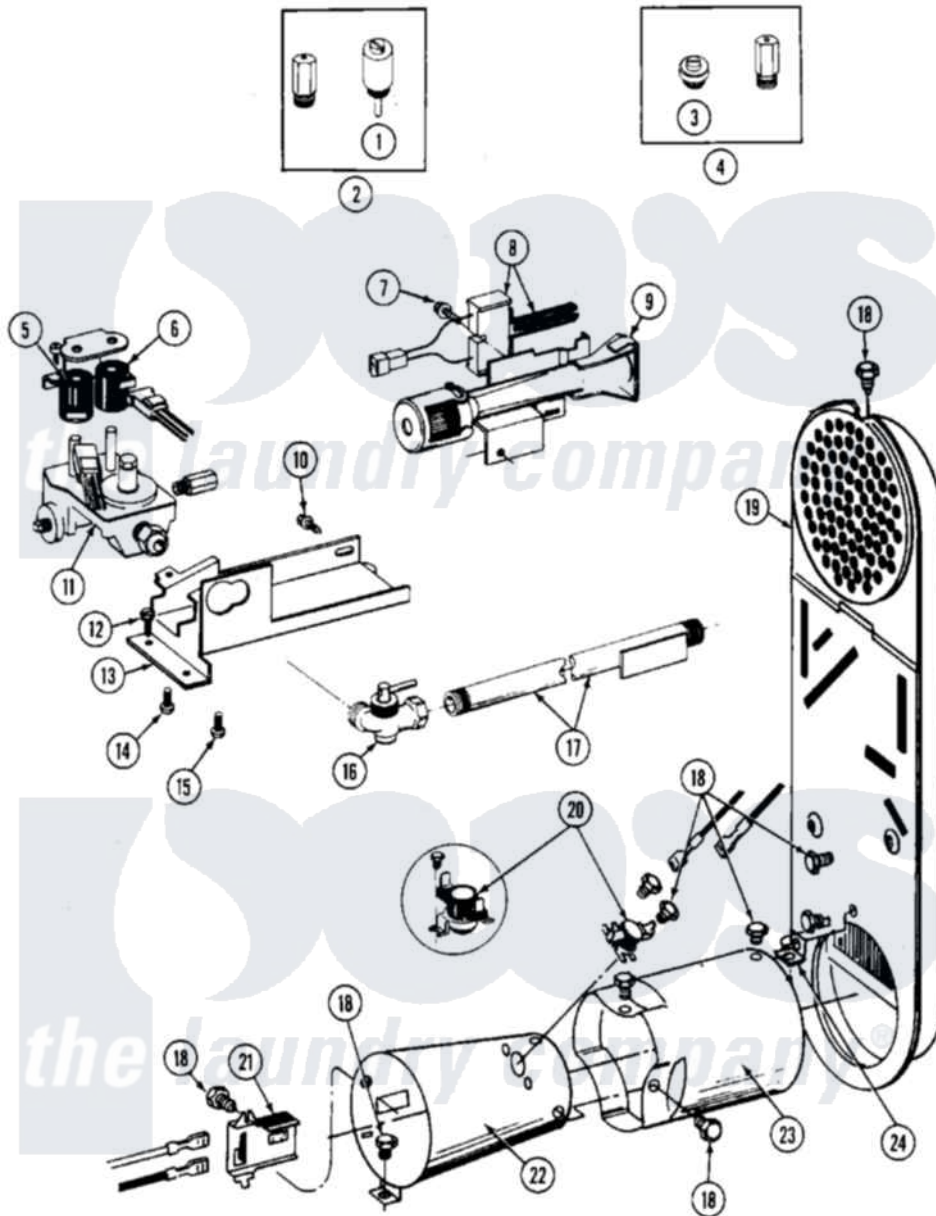

Maytag MDG26MNABW 06 - GAS VALVE

Maytag [Commercial Maytag MDG26MNABW Dryer Parts](#) Parts Diagram 06 - GAS VALVE
 Click on the part number to view part

Item	Original Part Number	Replaced By	Status	Part Description
001	306184		Not Available	PLUG, BLOCKING (LPG REGULATOR)
002	Y308378	W10402145		LP Gas Con
003	314602	694424		Leak, Limiter
004	Y308377		Not Available	CONVERSION KIT (LP TO NATURAL)
005	306106			Coil, Holding And Booster--W
006	306105	694540		Coil, 60 Hz
007	304971			Screw Note: Screw, Igniter
008	304970	4391996		Ignitor
009	304974	33002793		Burner Assembly
"	Y308457	33002793		Burner Assembly
010	Y310632	1163839		Screw
011	308345			Valve, Gas
012	Y313561			Screw---NA
013	314566			Gas Control Bracket
014	314082	00767		Screw, 8A X 3/8 HeX Washer

014	J14002	30707	Head Tapping
015	Y313559		Screw
016	Y303349		Angle Shut-Off, Gas Valve
017	Y303383	33001735	Pipe And Bracket Assembly Series 18 Not Needed Use Vavle
018	211294	90767	Screw, 8A X 3/8 HeX Washer Head Tapping
019	307119		Duct, Inlet Assembly
"	Y308504	Not Available	INLET DUCT ASSEMBLY
020	305169		Thermostat, Hi-Limit Gas
021	Y303377	338906	Radiant, Sensor
022	Y303368		Cone, Combustion
"	Y308548		Combustion Cone Assembly
023	Y303841		Cone, Extension
024	Y312890		Retainer, Heater Chamber