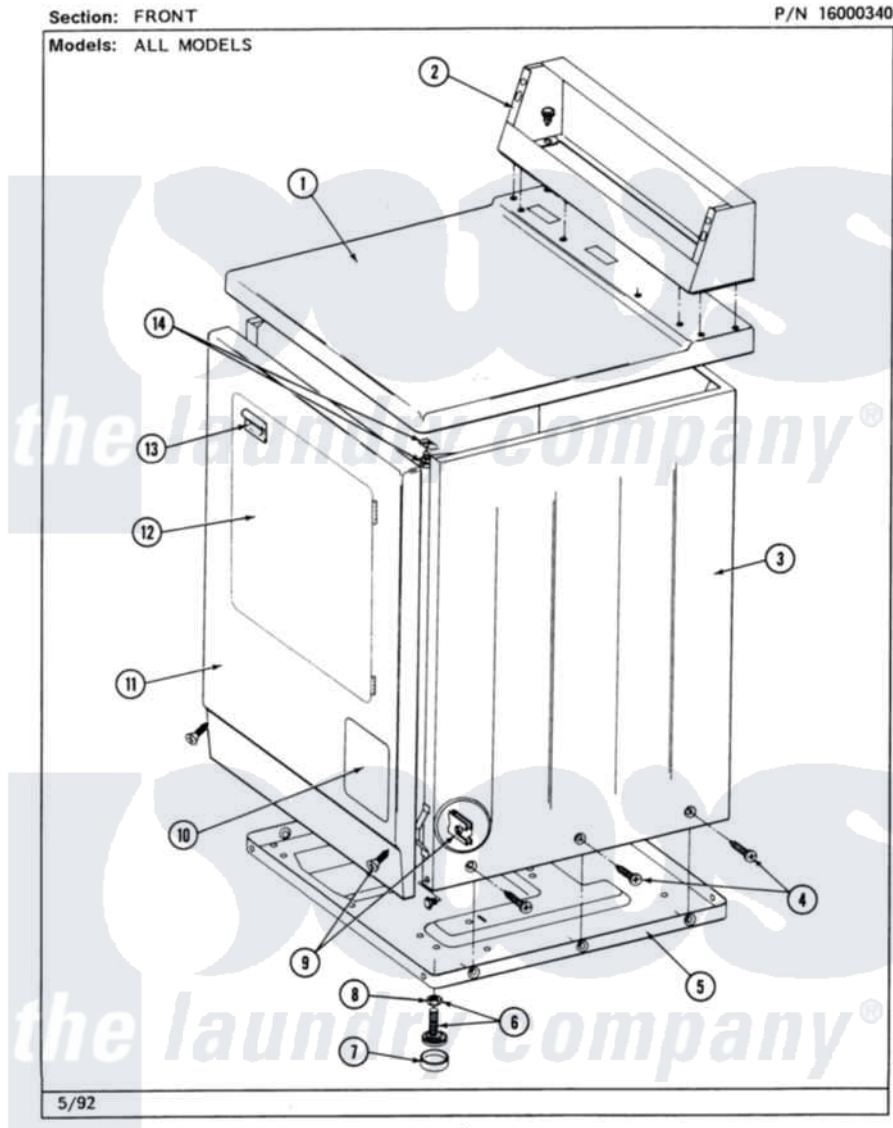

# Maytag MDG26MNAGG 01 - FRONT VIEW

2

Maytag [Commercial Maytag MDG26MNAGG Dryer Parts](#) Parts Diagram 01 - FRONT VIEW  
Click on the part number to view part

Item	Original Part Number	Replaced By	Status	Part Description
001	<a href="#">307104</a>			Top Cover Assembly
"	NLA		Not Available	(ALM)
002	212276	<a href="#">W10116760</a>		Screw
"	NLA		Not Available	CONSOLE (WHT)
003	NLA		Not Available	CABINET (WHT)
"	Y310632	<a href="#">1163839</a>		Screw
004	<a href="#">213007</a>			Xfor Cabinet See Cabinet, Back
005	Y303361		Not Available	BASE ASSY. (UPPER & LOWER)
006	<a href="#">Y305086</a>			Adjustable Leg And Nut
007	<a href="#">Y314137</a>			Foot, Rubber
008	<a href="#">Y052740</a>	<a href="#">62739</a>		Nut, Lock
009	<a href="#">204439</a>			Screw And Fstner Assembly
010	NLA		Not Available	ACCESS DOOR (WHT)
011	NLA		Not Available	FRONT PANEL ASSY. (WHT)
012	308061		Not Available	DOOR ASSY. COMPLETE

012	300001	Not Available	(WHT)
"	NLA	Not Available	(ALM)
013	<a href="#">314946</a>		Handle White
"	<a href="#">314972</a>		Handle Door ALM
"	NLA	Not Available	(H. WHEAT)
014	<a href="#">204445</a>		Screw And Fastener Assembly