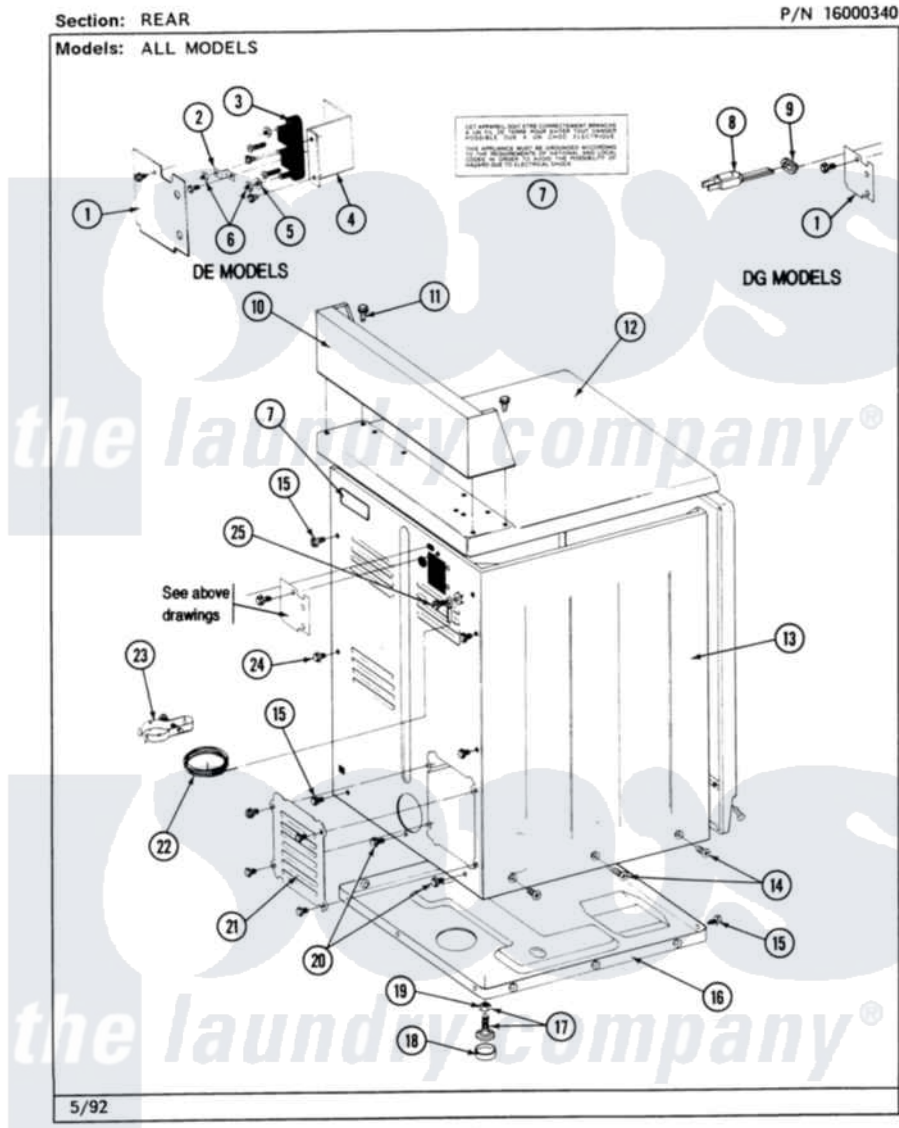

Maytag MDG26MNAGG 02 - REAR VIEW

4

Maytag [Commercial Maytag MDG26MNAGG Dryer Parts](#) Parts Diagram 02 - REAR VIEW
 Click on the part number to view part

Item	Original Part Number	Replaced By	Status	Part Description
001	Y313561			Screw---NA
"	Y312905		Not Available	COVER, TERMINAL
002	Y311423	489483		Screw 10-32 X 1/2
"	Y312184			Strap, Grounding
003	400008			Block, Terminal
"	Y312209	W10001200		Screw
004	Y313561			Screw---NA
"	Y310632	1163839		Screw
"	Y312904			Bracket, Terminal Block
005	Y311270			Washer, Terminal Block
006	311484	112432		Nut
007	214519			LABEL, ELECTRICAL INSTR. PART NOT USED-GAS MODELS ONLY
008	NLA		Not Available	POWER CORD 50HZ
009	211881			Grommet, Cord Part Not Used- Gas Models Only

010	NLA		Not Available	CONSOLE (WHT)
011	212276	W10116760		Screw
012	307105		Not Available	COVER, TOP ASSY. (WHT)
"	NLA		Not Available	(ALM)
013	NLA		Not Available	CABINET (WHT)
014	213007			Xfor Cabinet See Cabinet, Back
015	Y313561			Screw---NA
016	Y303361		Not Available	BASE ASSY. (UPPER & LOWER)
017	Y305086			Adjustable Leg And Nut
018	Y314137			Foot, Rubber
019	Y052740	62739		Nut, Lock
020	Y310632	1163839		Screw
021	211294	90767		Screw, 8A X 3/8 HeX Washer Head Tapping
"	Y312951		Not Available	ACCESS COVER, BACK
"	Y313559			Screw
022	311155			Ground Wire And Clamp
023	301548			Clamp, Ground Wire
"	NLA		Not Available	SCREW
024	Y310632	1163839		Screw
025	NLA		Not Available	SCREW & WASHER ASSY.