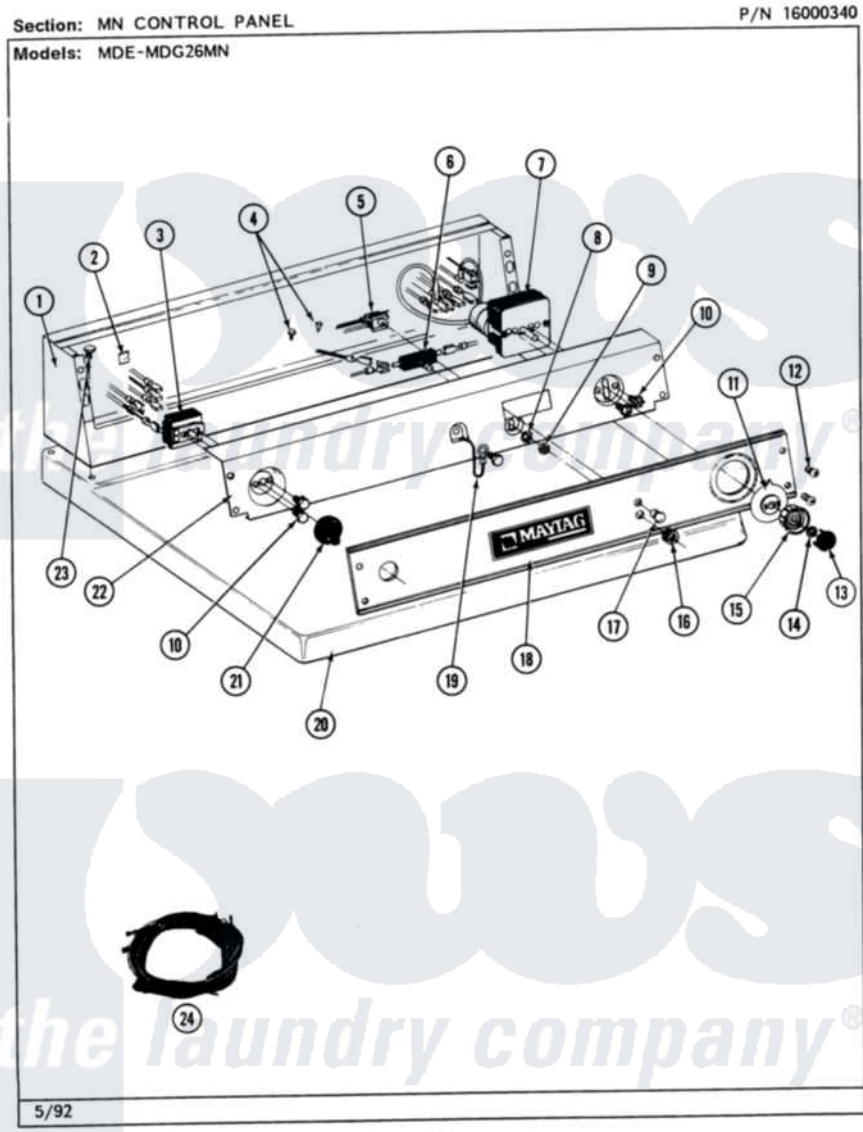

Maytag MDG26MNAGG 03 - CONTROL PANEL (MN)

10

Maytag [Commercial Maytag MDG26MNAGG Dryer Parts](#) Parts Diagram 03 - CONTROL PANEL (MN)
 Click on the part number to view part

Item	Original Part Number	Replaced By	Status	Part Description
001	NLA		Not Available	CONSOLE (WHT)
002	215003			Fastener, Panel And Bracket
003	307237	W10327105		Switch, Cycle Selection
004	211294	90767		Screw, 8A X 3/8 HeX Washer Head Tapping
"	Y314322	211251		Screw, Transformer
005	NLA		Not Available	PILOT LAMP
006	306940	W10149462		Switch, Push-To-Start
007	Y304585			Timer Motor RPR For 305214 Timer Only
"	Y305758			Timer 240-50
008	312751			Lockwasher, Start Switch
009	Y312706	422617		Nut
010	Y313588	488234		Screw 8-32 X 1/4
011	314725	33001500		Dial, Timer Indicator
012	212277			Screw, No.8 X 1/2 Inch
013	314723	W10133501		Cap, Knob

014	312273		Nut, Control Knob
015	314724		Knob For Timer
016	Y312702		Knurled Nut, Start Switch
017	215564		Lens, Indicator Light
018	314909	33001021	Panel, Control
019	205810		Wire, Ground
"	211252		Screw, Ground Wire
020	307104		Top Cover Assembly
"	NLA	Not Available	(ALM)
021	306938		Knob, Selector Switch
022	NLA	Not Available	BACK UP PLATE (WHT)
023	212276	W10116760	Screw
024	308510		Wire Harness, Main
"	NLA	Not Available	WIRE HARNESS