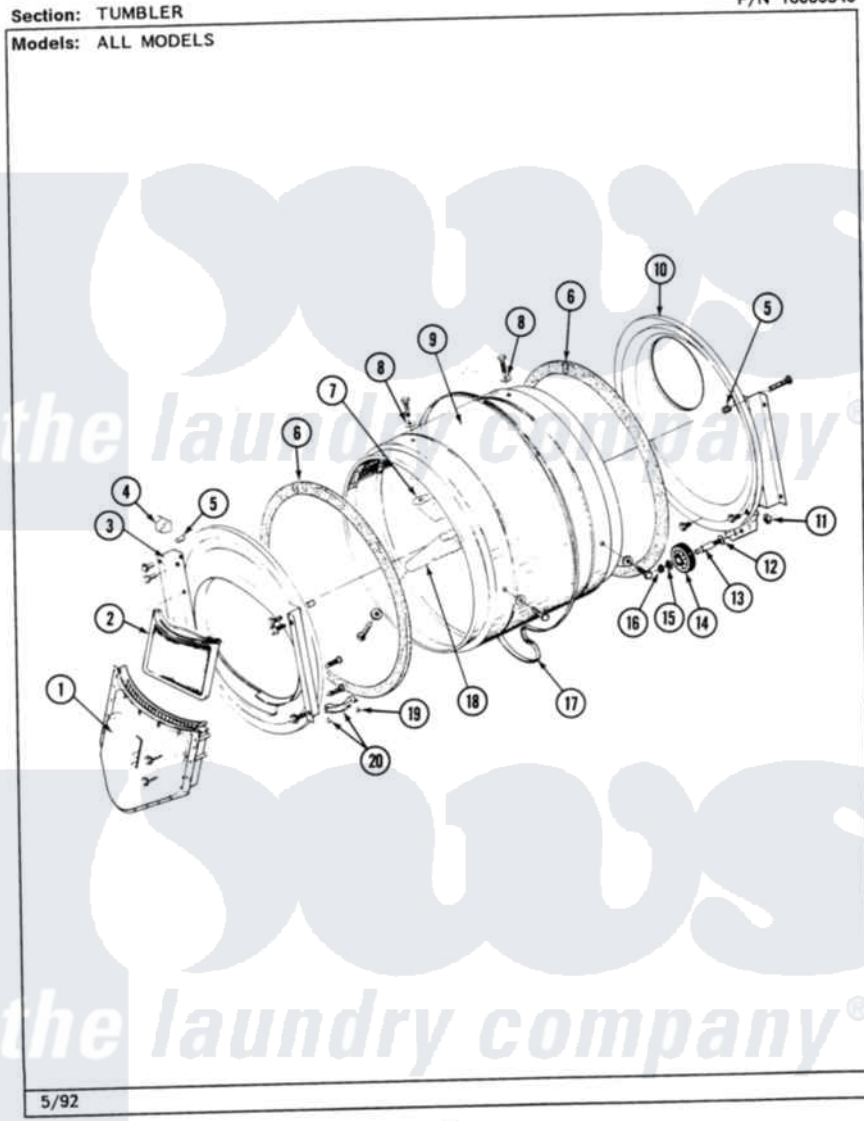

Maytag MDG26MNAGG 05 - TUMBLER

P/N 16000340

26

Maytag [Commercial Maytag MDG26MNAGG Dryer Parts](#) Parts Diagram 05 - TUMBLER
Click on the part number to view part

Item	Original Part Number	Replaced By	Status	Part Description
001	Y307112	33001016		Outlet Duct Assembly
"	Y314110	33002917		Screw, No.10-16
002	307108	33002970		Lint Filte
003	307109	33001179		Front, Tumbler
"	Y313561			Screw---NA
"	NLA		Not Available	SCREW
"	Y310632	1163839		Screw
004	Y310376			Clip, Door Switch Harness
005	NLA		Not Available	COVER, THREAD
006	314820			Seal, Tumbler
007	314803	33001012		Baffle
"	Y310759			Screw, Tumbler Baffles
008	314158			Washer, Baffle To Tumbler
009	306663		Not Available	TUMBLER W/BAFFLES
"	314802		Not Available	TUMBLER W/OUT BAFFLES
010	211294	90767		Screw, 8A X 3/8 HeX Washer Head Tapping

"	Y307114	33001178	Back, Tumbler
"	Y308544	33001178	Back, Tumbler
011	312538	33001443	Nut, Hex
012	Y313347	312535	Washer, Vault Mounting Brk.
013	Y312948	6-3129480	Shaft- Tumbler
014	Y303373	12001541	Drum Roller/Washer Assembly--W
015	312535		Washer, Vault Mounting Brk.
016	410233	9703438	Ring-Retrn
017	Y312959		Poly "V" Belt For Tumbler
018	314804	33001004	Baffle, Tall
"	Y310759		Screw, Tumbler Baffles
019	210720		Rivet, Bearing To Tumbler Fmt
020	306508		Tumbler Bearing Kit ---W