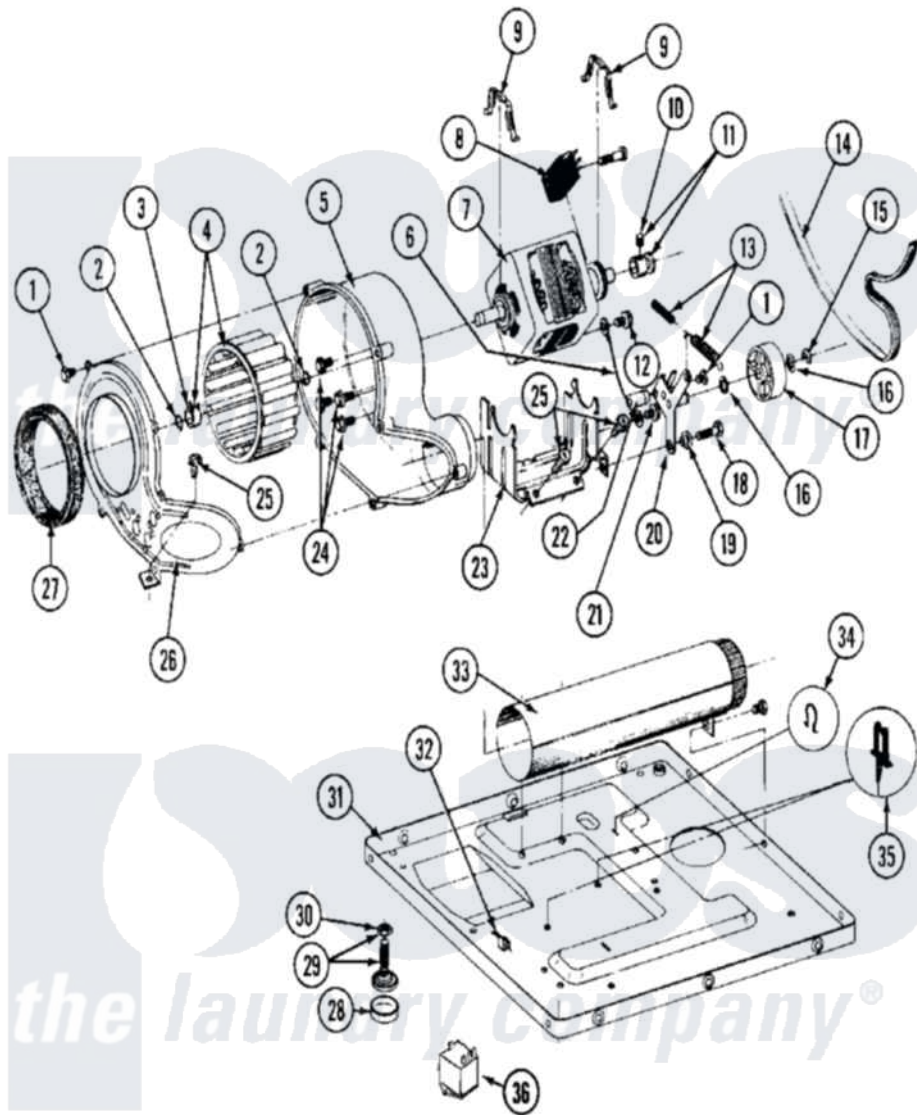

Maytag MDG26MNAGG 06 - MOTOR DRIVE\BLOWER\BASE FRAME

Maytag [Commercial Maytag MDG26MNAGG Dryer Parts](#) Parts Diagram 06 - MOTOR DRIVE\BLOWER\BASE FRAME
 Click on the part number to view part

Item	Original Part Number	Replaced By	Status	Part Description
001	Y312961	W10116751		Screw
002	410233	9703438		Ring-Retrn
003	312967			Clamp, Blower Housing
004	Y303836			Blower Wheel Assembly And Clamp
005	Y312893			Housing, Blower
006	901220			Ground Wire
007	Y304656		Not Available	MOTOR (240V 50HZ)
008	NLA		Not Available	PART NOT USED
"	Y303877		Not Available	SWITCH, MOTOR EXTERNAL START No.303358-2, No.303358-4, 303358-7
"	Y303879			Switch, Motor External Start
009	Y015825			Clip, Motor To Motor Support
010	Y053241			Set Screw, Motor Pulley
011	305186			Pulley, Motor
012	910343	488234		Screw 8-32 X 1/4

013	Y303945		IDLER SPRING ASSY. W/PLUG
014	Y312959		Poly "V" Belt For Tumbler
015	312958	354987	Ring, Retaining
016	Y312527		Washer, Idler Shaft
017	Y303705	6-3037050	Pulley- ID
018	Y014874		Screw, Idler Arm And Sleeve
019	Y312894	315772	Sleeve, Idler Arm
020	Y303363	6-3033630	Idler Arm
021	211294	90767	Screw, 8A X 3/8 HeX Washer Head Tapping
022	Y313582	W10116756	Spacer
023	NLA	Not Available	SUPPORT, MOTOR
024	Y310632	1163839	Screw
025	Y313561		Screw----NA
026	314778	Not Available	COVER, BLOWER HOUSING
027	Y312901		Seal, Housing Cover
028	210684		Foot, Adjustable Leg
029	Y302699	22003428	Leg, Adjustable
030	210385		Lock Nut For Adjustable Leg
031	Y303361	Not Available	BASE ASSY. (UPPER & LOWER)
032	Y310376		Clip, Door Switch Harness
033	Y303442		EXHAUST DUCT ASSEMBLY
034	410490		Spring, Retainer Wire Harness
035	Y313262	W10116752	Retainer-
036	306199		Relay, Heater