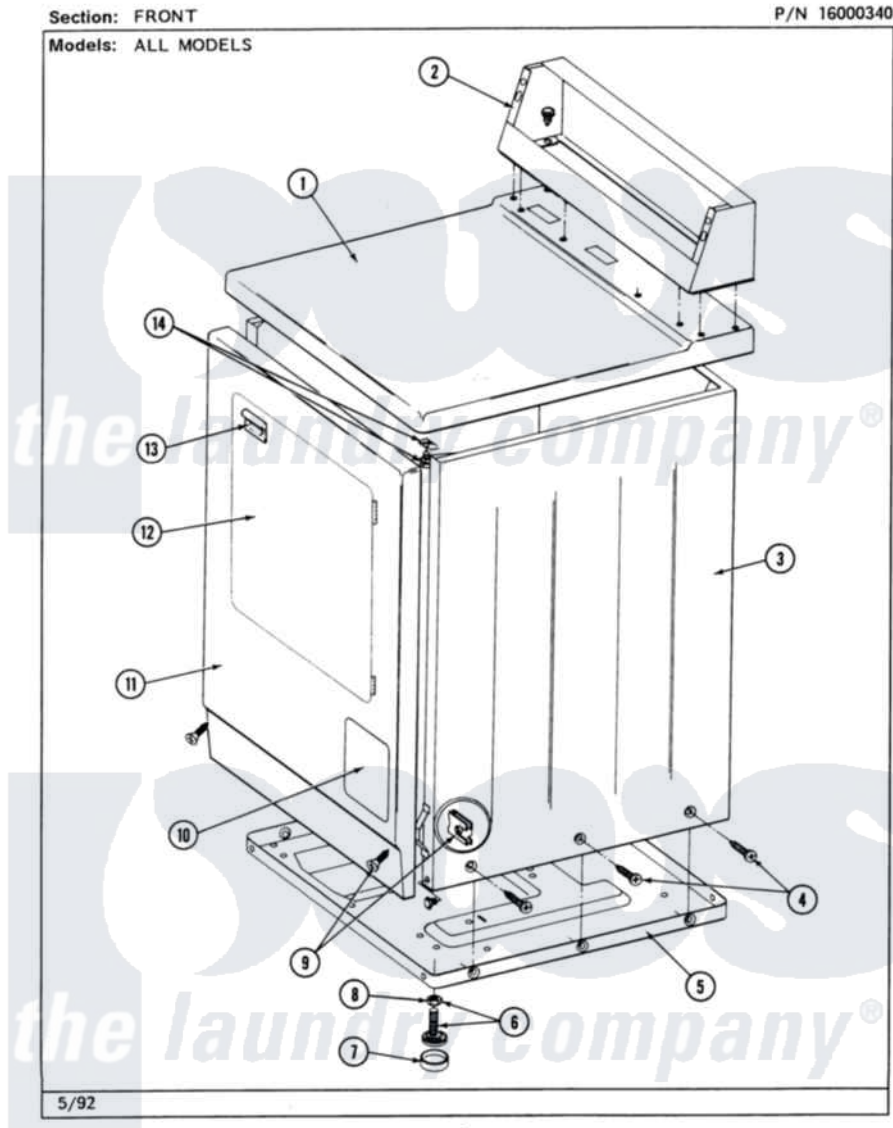

# Maytag MDG26MNAGL 01 - FRONT VIEW

2

Maytag [Commercial Maytag MDG26MNAGL Dryer Parts](#) Parts Diagram 01 - FRONT VIEW  
Click on the part number to view part

Item	Original Part Number	Replaced By	Status	Part Description
001	<a href="#">307104</a>			Top Cover Assembly
"	NLA		Not Available	(ALM)
002	212276	<a href="#">W10116760</a>		Screw
"	NLA		Not Available	CONSOLE (WHT)
003	NLA		Not Available	CABINET (WHT)
"	Y310632	<a href="#">1163839</a>		Screw
004	<a href="#">213007</a>			Xfor Cabinet See Cabinet, Back
005	Y303361		Not Available	BASE ASSY. (UPPER & LOWER)
006	<a href="#">Y305086</a>			Adjustable Leg And Nut
007	<a href="#">Y314137</a>			Foot, Rubber
008	<a href="#">Y052740</a>	<a href="#">62739</a>		Nut, Lock
009	<a href="#">204439</a>			Screw And Fstner Assembly
010	NLA		Not Available	ACCESS DOOR (WHT)
011	NLA		Not Available	FRONT PANEL ASSY. (WHT)
012	308061		Not Available	DOOR ASSY. COMPLETE

012	300001	Not Available	(WHT)
"	NLA	Not Available	(ALM)
013	<a href="#">314946</a>		Handle White
"	<a href="#">314972</a>		Handle Door ALM
"	NLA	Not Available	(H. WHEAT)
014	<a href="#">204445</a>		Screw And Fastener Assembly