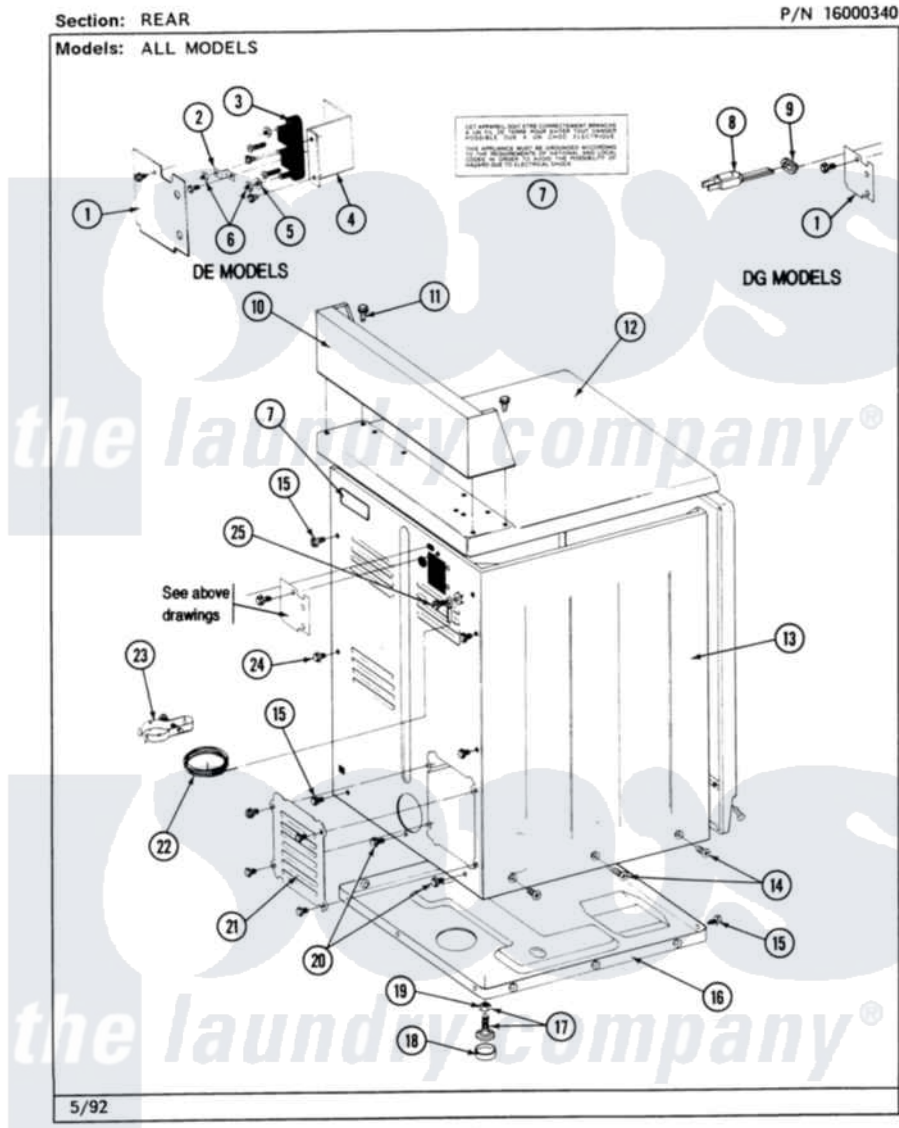

# Maytag MDG26MNAGL 02 - REAR VIEW

Maytag [Commercial Maytag MDG26MNAGL Dryer Parts](#) Parts Diagram 02 - REAR VIEW  
Click on the part number to view part

Item	Original Part Number	Replaced By	Status	Part Description
001	<a href="#">Y313561</a>			Screw---NA
"	Y312905		Not Available	COVER, TERMINAL
002	Y311423	<a href="#">489483</a>		Screw 10-32 X 1/2
"	<a href="#">Y312184</a>			Strap, Grounding
003	<a href="#">400008</a>			Block, Terminal
"	<a href="#">Y312209</a>	<a href="#">W10001200</a>		Screw
004	<a href="#">Y313561</a>			Screw---NA
"	Y310632	<a href="#">1163839</a>		Screw
"	<a href="#">Y312904</a>			Bracket, Terminal Block
005	<a href="#">Y311270</a>			Washer, Terminal Block
006	<a href="#">311484</a>	<a href="#">112432</a>		Nut
007	<a href="#">214519</a>			LABEL, ELECTRICAL INSTR. PART NOT USED-GAS MODELS ONLY
008	NLA		Not Available	POWER CORD 50HZ
009	<a href="#">211881</a>			Grommet, Cord Part Not Used- Gas Models Only

010	NLA		Not Available	CONSOLE (WHT)
011	212276	<a href="#">W10116760</a>		Screw
012	307105		Not Available	COVER, TOP ASSY. (WHT)
"	NLA		Not Available	(ALM)
013	NLA		Not Available	CABINET (WHT)
014	<a href="#">213007</a>			Xfor Cabinet See Cabinet, Back
015	<a href="#">Y313561</a>			Screw---NA
016	Y303361		Not Available	BASE ASSY. (UPPER & LOWER)
017	<a href="#">Y305086</a>			Adjustable Leg And Nut
018	<a href="#">Y314137</a>			Foot, Rubber
019	<a href="#">Y052740</a>	<a href="#">62739</a>		Nut, Lock
020	Y310632	<a href="#">1163839</a>		Screw
021	<a href="#">211294</a>	<a href="#">90767</a>		Screw, 8A X 3/8 HeX Washer Head Tapping
"	Y312951		Not Available	ACCESS COVER, BACK
"	<a href="#">Y313559</a>			Screw
022	<a href="#">311155</a>			Ground Wire And Clamp
023	<a href="#">301548</a>			Clamp, Ground Wire
"	NLA		Not Available	SCREW
024	Y310632	<a href="#">1163839</a>		Screw
025	NLA		Not Available	SCREW & WASHER ASSY.