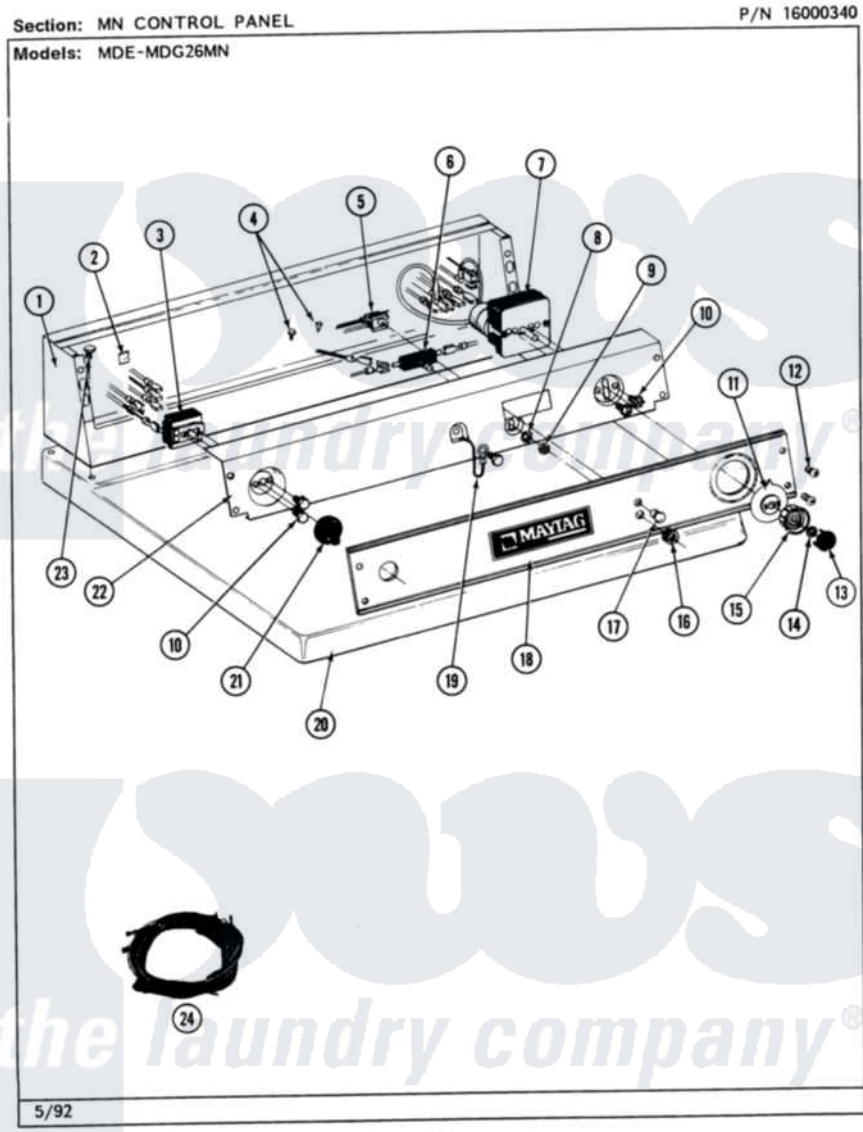

Maytag MDG26MNAGL 03 - CONTROL PANEL (MN)

10

Maytag [Commercial Maytag MDG26MNAGL Dryer Parts](#) Parts Diagram 03 - CONTROL PANEL (MN)
 Click on the part number to view part

Item	Original Part Number	Replaced By	Status	Part Description
001	NLA		Not Available	CONSOLE (WHT)
002	215003			Fastener, Panel And Bracket
003	307237	W10327105		Switch, Cycle Selection
004	211294	90767		Screw, 8A X 3/8 HeX Washer Head Tapping
"	Y314322	211251		Screw, Transformer
005	NLA		Not Available	PILOT LAMP
006	306940	W10149462		Switch, Push-To-Start
007	Y304585			Timer Motor RPR For 305214 Timer Only
"	Y305758			Timer 240-50
008	312751			Lockwasher, Start Switch
009	Y312706	422617		Nut
010	Y313588	488234		Screw 8-32 X 1/4
011	314725	33001500		Dial, Timer Indicator
012	212277			Screw, No.8 X 1/2 Inch
013	314723	W10133501		Cap, Knob

014	312273		Nut, Control Knob
015	314724		Knob For Timer
016	Y312702		Knurled Nut, Start Switch
017	215564		Lens, Indicator Light
018	314909	33001021	Panel, Control
019	205810		Wire, Ground
"	211252		Screw, Ground Wire
020	307104		Top Cover Assembly
"	NLA	Not Available	(ALM)
021	306938		Knob, Selector Switch
022	NLA	Not Available	BACK UP PLATE (WHT)
023	212276	W10116760	Screw
024	308510		Wire Harness, Main
"	NLA	Not Available	WIRE HARNESS