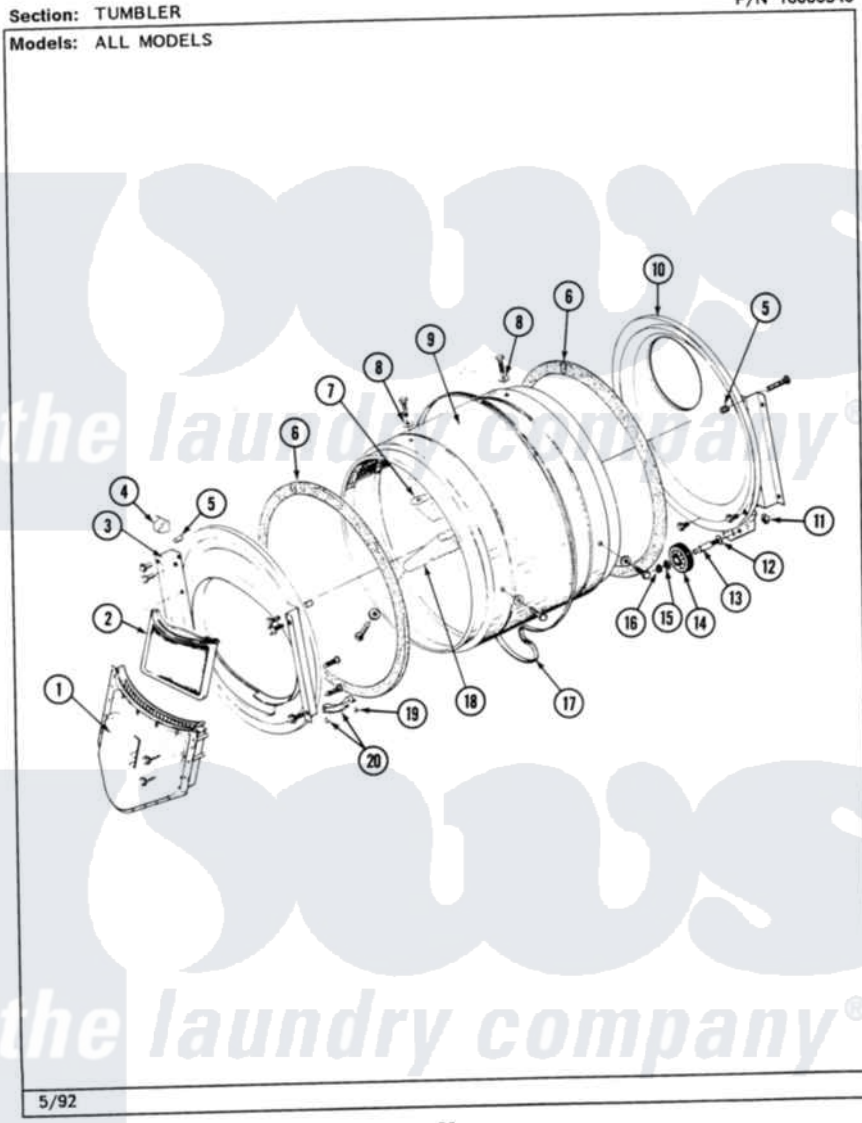

# Maytag MDG26MNAGL 05 - TUMBLER

P/N 16000340

26

Maytag [Commercial Maytag MDG26MNAGL Dryer Parts](#) Parts Diagram 05 - TUMBLER  
Click on the part number to view part

Item	Original Part Number	Replaced By	Status	Part Description
001	Y307112	<a href="#">33001016</a>		Outlet Duct Assembly
"	Y314110	<a href="#">33002917</a>		Screw, No.10-16
002	307108	<a href="#">33002970</a>		Lint Filte
003	307109	<a href="#">33001179</a>		Front, Tumbler
"	<a href="#">Y313561</a>			Screw---NA
"	NLA		Not Available	SCREW
"	Y310632	<a href="#">1163839</a>		Screw
004	<a href="#">Y310376</a>			Clip, Door Switch Harness
005	NLA		Not Available	COVER, THREAD
006	<a href="#">314820</a>			Seal, Tumbler
007	314803	<a href="#">33001012</a>		Baffle
"	<a href="#">Y310759</a>			Screw, Tumbler Baffles
008	<a href="#">314158</a>			Washer, Baffle To Tumbler
009	306663		Not Available	TUMBLER W/BAFFLES
"	314802		Not Available	TUMBLER W/OUT BAFFLES
010	<a href="#">211294</a>	<a href="#">90767</a>		Screw, 8A X 3/8 HeX Washer Head Tapping

"	Y307114	<a href="#">33001178</a>	Back, Tumbler
"	Y308544	<a href="#">33001178</a>	Back, Tumbler
011	312538	<a href="#">33001443</a>	Nut, Hex
012	Y313347	<a href="#">312535</a>	Washer, Vault Mounting Brk.
013	Y312948	<a href="#">6-3129480</a>	Shaft- Tumbler
014	Y303373	<a href="#">12001541</a>	Drum Roller/Washer Assembly--W
015	<a href="#">312535</a>		Washer, Vault Mounting Brk.
016	410233	<a href="#">9703438</a>	Ring-Retrn
017	<a href="#">Y312959</a>		Poly "V" Belt For Tumbler
018	314804	<a href="#">33001004</a>	Baffle, Tall
"	<a href="#">Y310759</a>		Screw, Tumbler Baffles
019	<a href="#">210720</a>		Rivet, Bearing To Tumbler Fmt
020	<a href="#">306508</a>		Tumbler Bearing Kit ---W