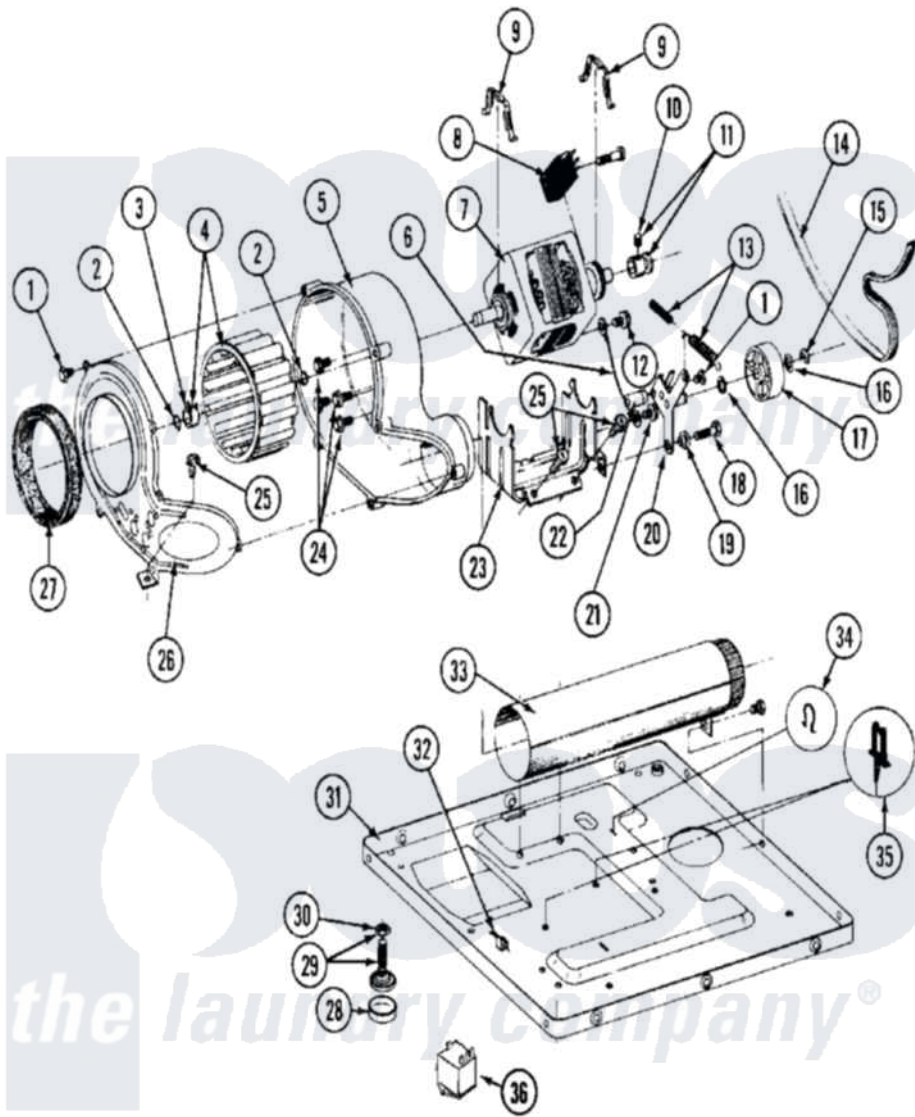

# Maytag MDG26MNAGL 06 - MOTOR DRIVE\BLOWER\BASE FRAME

Maytag [Commercial Maytag MDG26MNAGL Dryer Parts](#) Parts Diagram 06 - MOTOR DRIVE\BLOWER\BASE FRAME  
 Click on the part number to view part

Item	Original Part Number	Replaced By	Status	Part Description
001	Y312961	<a href="#">W10116751</a>		Screw
002	410233	<a href="#">9703438</a>		Ring-Retrn
003	<a href="#">312967</a>			Clamp, Blower Housing
004	<a href="#">Y303836</a>			Blower Wheel Assembly And Clamp
005	<a href="#">Y312893</a>			Housing, Blower
006	<a href="#">901220</a>			Ground Wire
007	Y304656		Not Available	MOTOR (240V 50HZ)
008	NLA		Not Available	PART NOT USED
"	Y303877		Not Available	SWITCH, MOTOR EXTERNAL START No.303358-2, No.303358-4, 303358-7
"	<a href="#">Y303879</a>			Switch, Motor External Start
009	<a href="#">Y015825</a>			Clip, Motor To Motor Support
010	<a href="#">Y053241</a>			Set Screw, Motor Pulley
011	<a href="#">305186</a>			Pulley, Motor
012	910343	<a href="#">488234</a>		Screw 8-32 X 1/4