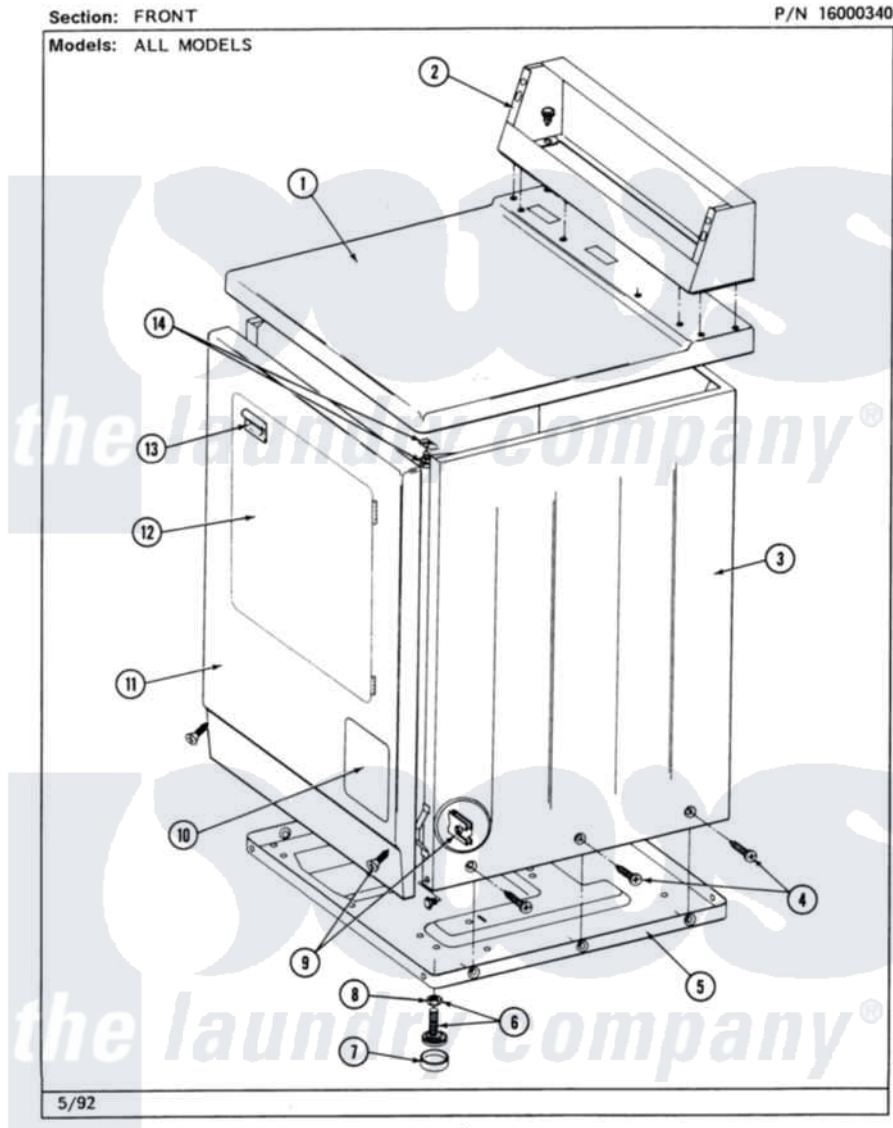

Maytag MDG26MNAGW 01 - FRONT VIEW

2

Maytag [Commercial Maytag MDG26MNAGW Dryer Parts](#) Parts Diagram 01 - FRONT VIEW
Click on the part number to view part

Item	Original Part Number	Replaced By	Status	Part Description
001	307104			Top Cover Assembly
"	NLA		Not Available	(ALM)
002	212276	W10116760		Screw
"	NLA		Not Available	CONSOLE (WHT)
003	NLA		Not Available	CABINET (WHT)
"	Y310632	1163839		Screw
004	213007			Xfor Cabinet See Cabinet, Back
005	Y303361		Not Available	BASE ASSY. (UPPER & LOWER)
006	Y305086			Adjustable Leg And Nut
007	Y314137			Foot, Rubber
008	Y052740	62739		Nut, Lock
009	204439			Screw And Fstner Assembly
010	NLA		Not Available	ACCESS DOOR (WHT)
011	NLA		Not Available	FRONT PANEL ASSY. (WHT)
012	308061		Not Available	DOOR ASSY. COMPLETE

012	300001	Not Available	(WHT)
"	NLA	Not Available	(ALM)
013	314946		Handle White
"	314972		Handle Door ALM
"	NLA	Not Available	(H. WHEAT)
014	204445		Screw And Fastener Assembly