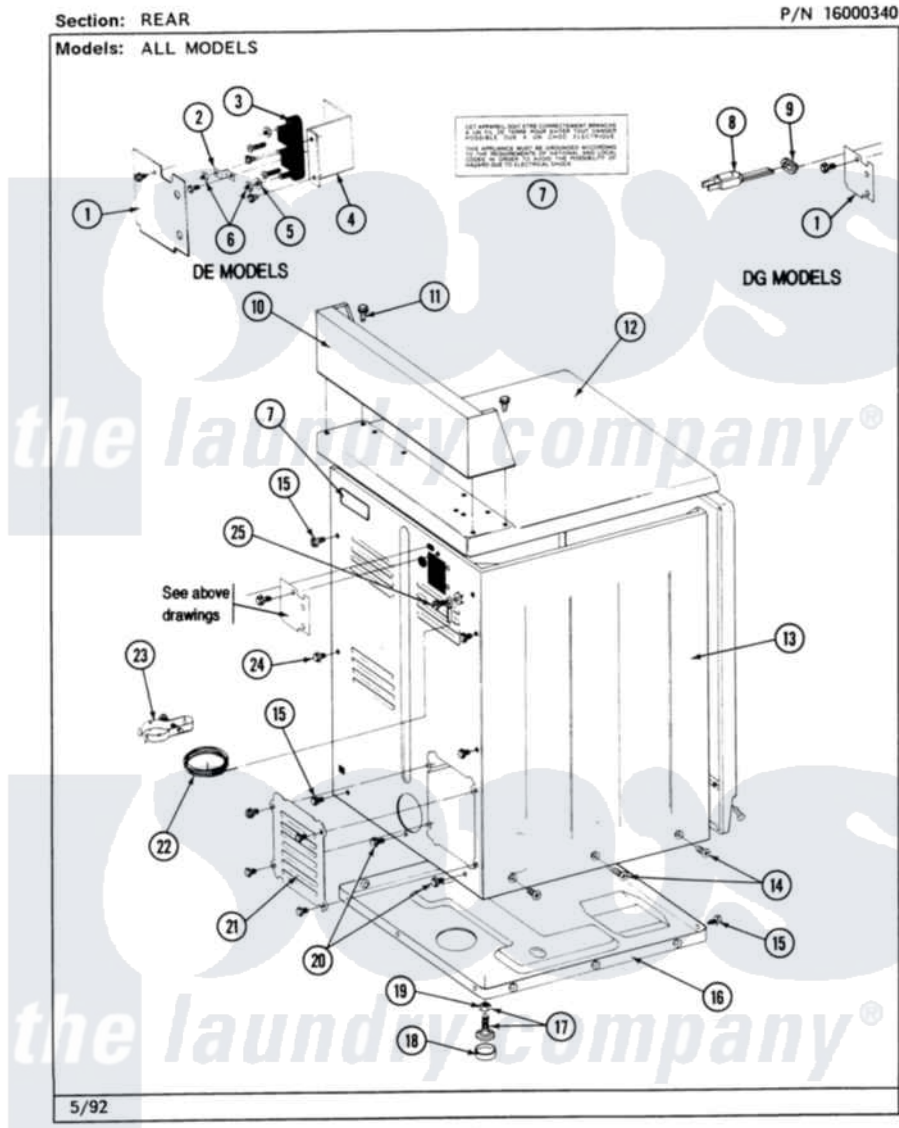

Maytag MDG26MNAGW 02 - REAR VIEW

4

Maytag [Commercial Maytag MDG26MNAGW Dryer Parts](#) Parts Diagram 02 - REAR VIEW
Click on the part number to view part

Item	Original Part Number	Replaced By	Status	Part Description
001	Y313561			Screw---NA
"	Y312905		Not Available	COVER, TERMINAL
002	Y311423	489483		Screw 10-32 X 1/2
"	Y312184			Strap, Grounding
003	400008			Block, Terminal
"	Y312209	W10001200		Screw
004	Y313561			Screw---NA
"	Y310632	1163839		Screw
"	Y312904			Bracket, Terminal Block
005	Y311270			Washer, Terminal Block
006	311484	112432		Nut
007	214519			LABEL, ELECTRICAL INSTR. PART NOT USED-GAS MODELS ONLY
008	NLA		Not Available	POWER CORD 50HZ
009	211881			Grommet, Cord Part Not Used- Gas Models Only

010	NLA		Not Available	CONSOLE (WHT)
011	212276	W10116760		Screw
012	307105		Not Available	COVER, TOP ASSY. (WHT)
"	NLA		Not Available	(ALM)
013	NLA		Not Available	CABINET (WHT)
014	213007			Xfor Cabinet See Cabinet, Back
015	Y313561			Screw---NA
016	Y303361		Not Available	BASE ASSY. (UPPER & LOWER)
017	Y305086			Adjustable Leg And Nut
018	Y314137			Foot, Rubber
019	Y052740	62739		Nut, Lock
020	Y310632	1163839		Screw
021	211294	90767		Screw, 8A X 3/8 HeX Washer Head Tapping
"	Y312951		Not Available	ACCESS COVER, BACK
"	Y313559			Screw
022	311155			Ground Wire And Clamp
023	301548			Clamp, Ground Wire
"	NLA		Not Available	SCREW
024	Y310632	1163839		Screw
025	NLA		Not Available	SCREW & WASHER ASSY.