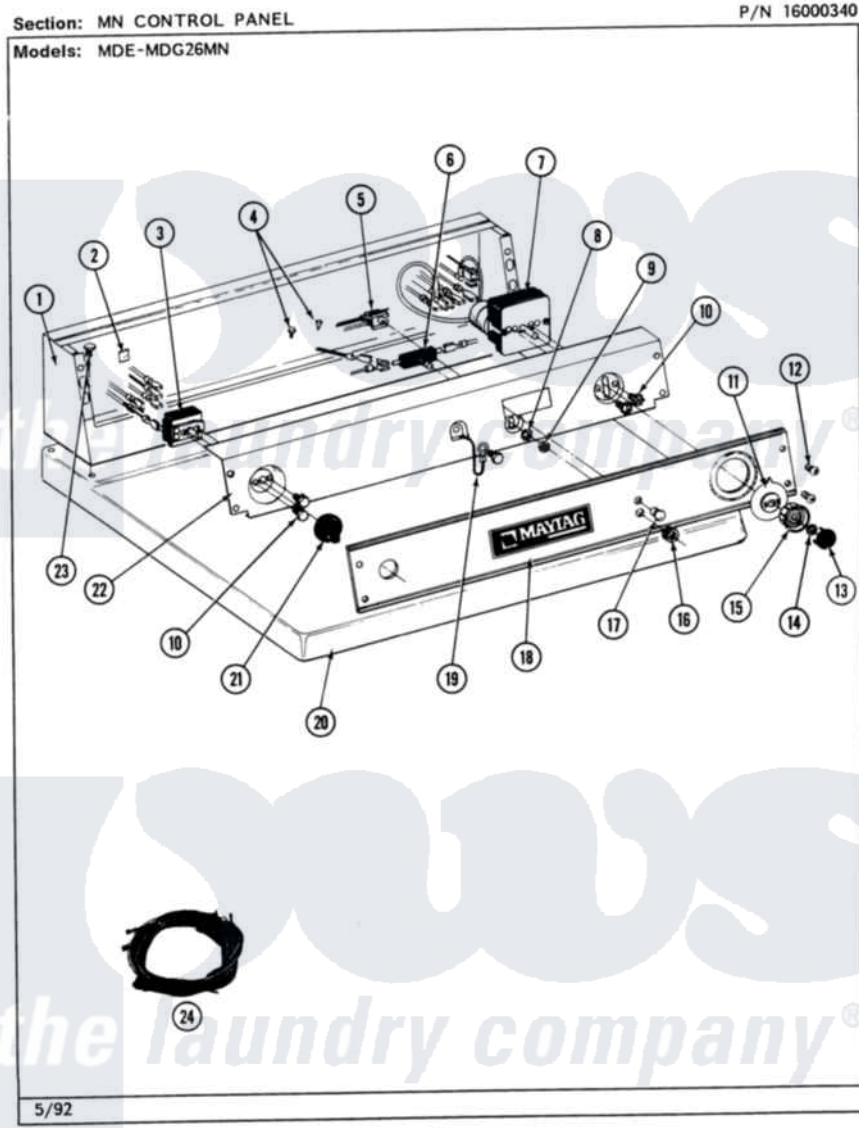

Maytag MDG26MNAGW 03 - CONTROL PANEL (MN)

10

Maytag [Commercial Maytag MDG26MNAGW Dryer Parts](#) Parts Diagram 03 - CONTROL PANEL (MN)
 Click on the part number to view part

Item	Original Part Number	Replaced By	Status	Part Description
001	NLA		Not Available	CONSOLE (WHT)
002	215003			Fastener, Panel And Bracket
003	307237	W10327105		Switch, Cycle Selection
004	211294	90767		Screw, 8A X 3/8 HeX Washer Head Tapping
"	Y314322	211251		Screw, Transformer
005	NLA		Not Available	PILOT LAMP
006	306940	W10149462		Switch, Push-To-Start
007	Y304585			Timer Motor RPR For 305214 Timer Only
"	Y305758			Timer 240-50
008	312751			Lockwasher, Start Switch
009	Y312706	422617		Nut
010	Y313588	488234		Screw 8-32 X 1/4
011	314725	33001500		Dial, Timer Indicator
012	212277			Screw, No.8 X 1/2 Inch
013	314723	W10133501		Cap, Knob

014	312273		Nut, Control Knob
015	314724		Knob For Timer
016	Y312702		Knurled Nut, Start Switch
017	215564		Lens, Indicator Light
018	314909	33001021	Panel, Control
019	205810		Wire, Ground
"	211252		Screw, Ground Wire
020	307104		Top Cover Assembly
"	NLA	Not Available	(ALM)
021	306938		Knob, Selector Switch
022	NLA	Not Available	BACK UP PLATE (WHT)
023	212276	W10116760	Screw
024	308510		Wire Harness, Main
"	NLA	Not Available	WIRE HARNESS