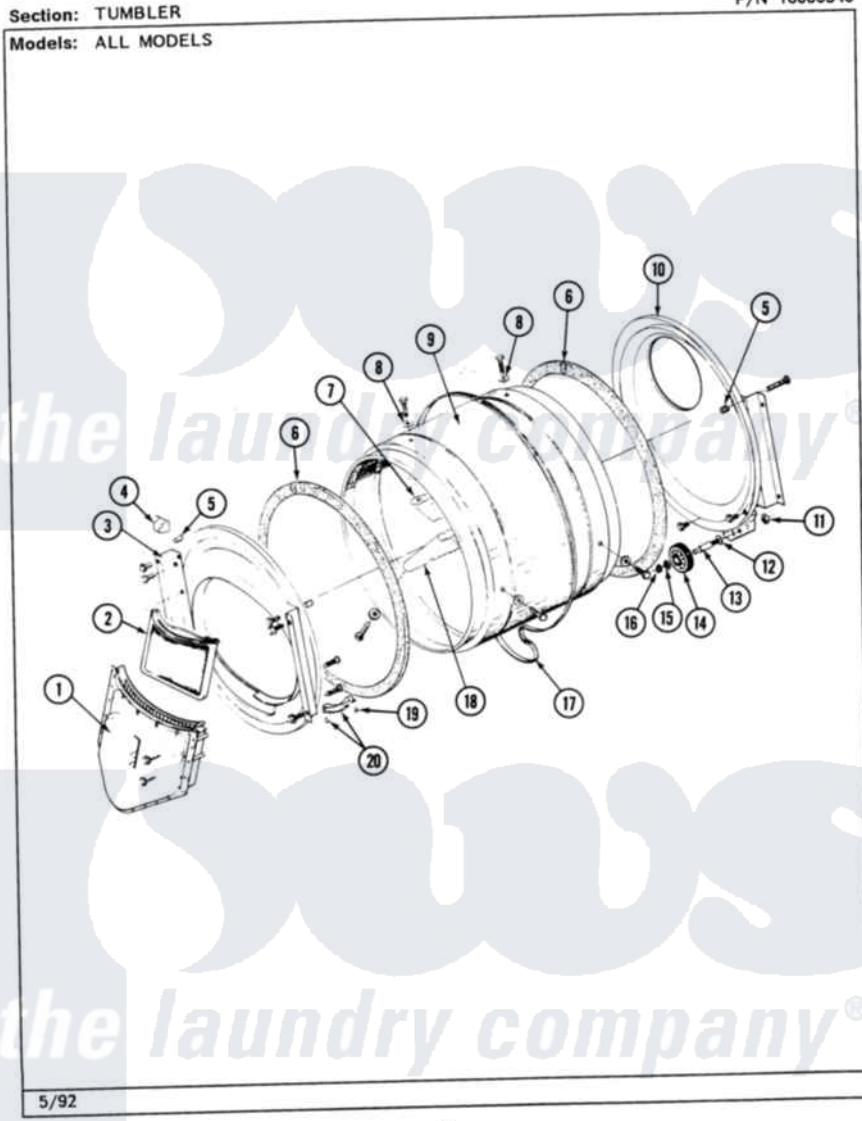

# Maytag MDG26MNAGW 05 - TUMBLER

P/N 16000340

26

Maytag [Commercial Maytag MDG26MNAGW Dryer Parts](#) Parts Diagram 05 - TUMBLER  
Click on the part number to view part

Item	Original Part Number	Replaced By	Status	Part Description
001	Y307112	<a href="#">33001016</a>		Outlet Duct Assembly
"	Y314110	<a href="#">33002917</a>		Screw, No.10-16
002	307108	<a href="#">33002970</a>		Lint Filte
003	307109	<a href="#">33001179</a>		Front, Tumbler
"	<a href="#">Y313561</a>			Screw---NA
"	NLA		Not Available	SCREW
"	Y310632	<a href="#">1163839</a>		Screw
004	<a href="#">Y310376</a>			Clip, Door Switch Harness
005	NLA		Not Available	COVER, THREAD
006	<a href="#">314820</a>			Seal, Tumbler
007	314803	<a href="#">33001012</a>		Baffle
"	<a href="#">Y310759</a>			Screw, Tumbler Baffles
008	<a href="#">314158</a>			Washer, Baffle To Tumbler
009	306663		Not Available	TUMBLER W/BAFFLES
"	314802		Not Available	TUMBLER W/OUT BAFFLES
010	<a href="#">211294</a>	<a href="#">90767</a>		Screw, 8A X 3/8 HeX Washer Head Tapping

"	Y307114	<a href="#">33001178</a>	Back, Tumbler
"	Y308544	<a href="#">33001178</a>	Back, Tumbler
011	312538	<a href="#">33001443</a>	Nut, Hex
012	Y313347	<a href="#">312535</a>	Washer, Vault Mounting Brk.
013	Y312948	<a href="#">6-3129480</a>	Shaft- Tumbler
014	Y303373	<a href="#">12001541</a>	Drum Roller/Washer Assembly--W
015	<a href="#">312535</a>		Washer, Vault Mounting Brk.
016	410233	<a href="#">9703438</a>	Ring-Retrn
017	<a href="#">Y312959</a>		Poly "V" Belt For Tumbler
018	314804	<a href="#">33001004</a>	Baffle, Tall
"	<a href="#">Y310759</a>		Screw, Tumbler Baffles
019	<a href="#">210720</a>		Rivet, Bearing To Tumbler Fmt
020	<a href="#">306508</a>		Tumbler Bearing Kit ---W