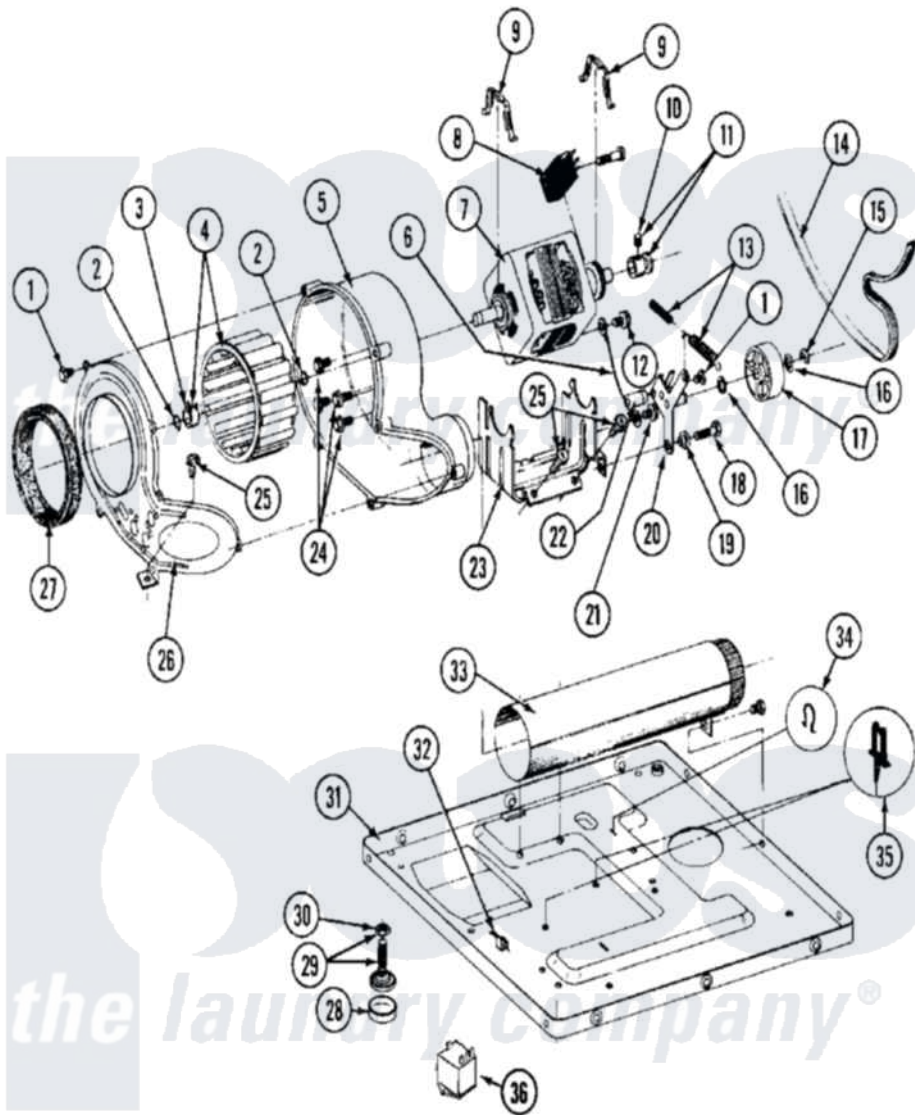

Maytag MDG26MNAGW 06 - MOTOR DRIVE\BLOWER\BASE FRAME

Maytag Commercial Maytag MDG26MNAGW Dryer Parts Parts Diagram 06 - MOTOR DRIVE\BLOWER\BASE FRAME
 Click on the part number to view part

Item	Original Part Number	Replaced By	Status	Part Description
001	Y312961	W10116751		Screw
002	410233	9703438		Ring-Retrn
003	312967			Clamp, Blower Housing
004	Y303836			Blower Wheel Assembly And Clamp
005	Y312893			Housing, Blower
006	901220			Ground Wire
007	Y304656		Not Available	MOTOR (240V 50HZ)
008	NLA		Not Available	PART NOT USED
"	Y303877		Not Available	SWITCH, MOTOR EXTERNAL START No.303358-2, No.303358-4, 303358-7
"	Y303879			Switch, Motor External Start
009	Y015825			Clip, Motor To Motor Support
010	Y053241			Set Screw, Motor Pulley
011	305186			Pulley, Motor
012	910343	488234		Screw 8-32 X 1/4

013	Y303945		IDLER SPRING ASSY. W/PLUG
014	Y312959		Poly "V" Belt For Tumbler
015	312958	354987	Ring, Retaining
016	Y312527		Washer, Idler Shaft
017	Y303705	6-3037050	Pulley- ID
018	Y014874		Screw, Idler Arm And Sleeve
019	Y312894	315772	Sleeve, Idler Arm
020	Y303363	6-3033630	Idler Arm
021	211294	90767	Screw, 8A X 3/8 HeX Washer Head Tapping
022	Y313582	W10116756	Spacer
023	NLA	Not Available	SUPPORT, MOTOR
024	Y310632	1163839	Screw
025	Y313561		Screw----NA
026	314778	Not Available	COVER, BLOWER HOUSING
027	Y312901		Seal, Housing Cover
028	210684		Foot, Adjustable Leg
029	Y302699	22003428	Leg, Adjustable
030	210385		Lock Nut For Adjustable Leg
031	Y303361	Not Available	BASE ASSY. (UPPER & LOWER)
032	Y310376		Clip, Door Switch Harness
033	Y303442		EXHAUST DUCT ASSEMBLY
034	410490		Spring, Retainer Wire Harness
035	Y313262	W10116752	Retainer-
036	306199		Relay, Heater