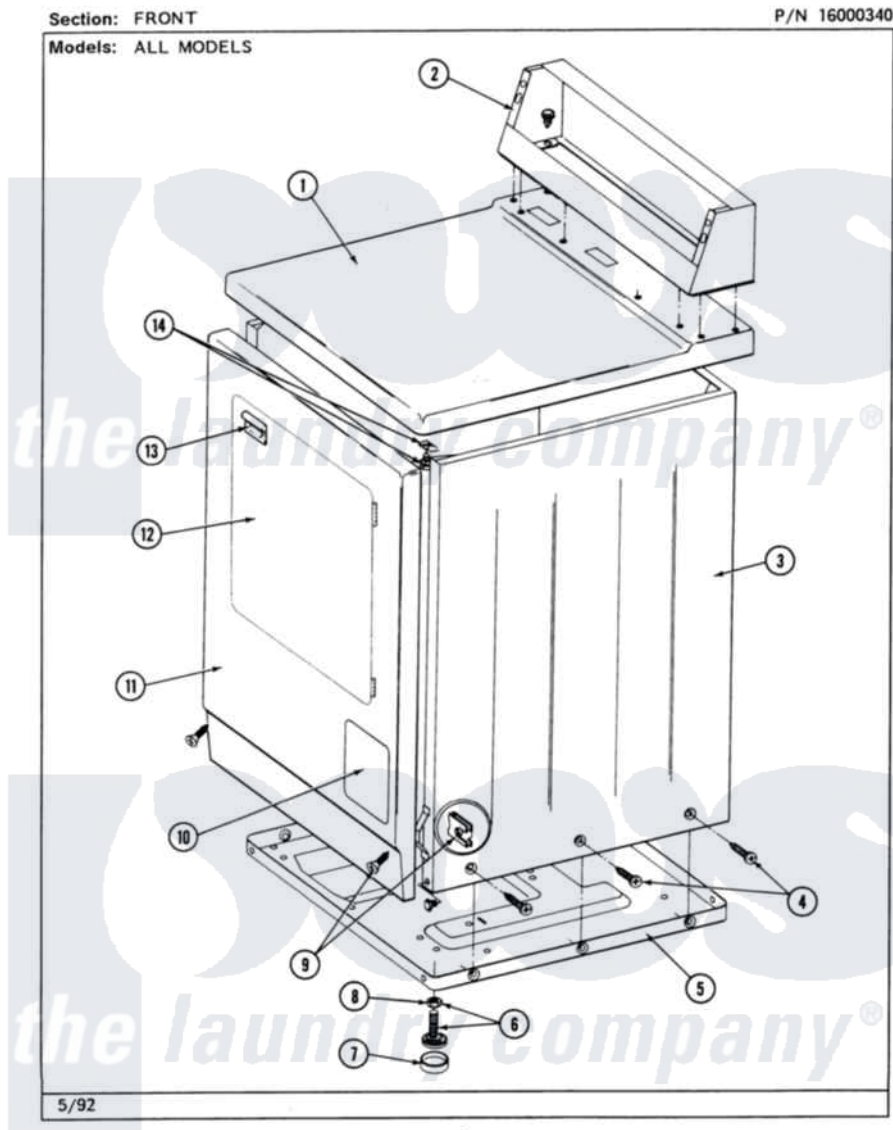

Maytag MDG26PCAAG 01 - FRONT

2

Maytag Commercial Maytag MDG26PCAAG Dryer Parts Parts Diagram 01 - FRONT
Click on the part number to view part

| Item | Original Part Number | Replaced By | Status | Part Description |
|------|-------------------------|---------------------------|---------------|--------------------------------|
| 001 | 307104 | | | Top Cover Assembly |
| " | NLA | | Not Available | (ALM) |
| 002 | 212276 | W10116760 | | Screw |
| " | NLA | | Not Available | CONTROL COVER (WHT) |
| 003 | NLA | | Not Available | CABINET (WHT) |
| " | Y310632 | 1163839 | | Screw |
| 004 | 213007 | | | Xfor Cabinet See Cabinet, Back |
| 005 | Y303361 | | Not Available | BASE ASSY. (UPPER & LOWER) |
| 006 | Y305086 | | | Adjustable Leg And Nut |
| 007 | Y314137 | | | Foot, Rubber |
| 008 | Y052740 | 62739 | | Nut, Lock |
| 009 | 204439 | | | Screw And Fstner Assembly |
| 010 | NLA | | Not Available | ACCESS DOOR (WHT) |
| 011 | 307998L | | | Front Panel----NA |
| " | NLA | | Not Available | FRONT PANEL ASSY. (WHT) |

| | | | |
|-----|------------------------|---------------|-----------------------------|
| 012 | 308061 | Not Available | DOOR ASSY. COMPLETE (WHT) |
| " | NLA | Not Available | (ALM) |
| 013 | 314946 | | Handle White |
| " | 314972 | | Handle Door ALM |
| " | NLA | Not Available | (H. WHEAT) |
| 014 | 204445 | | Screw And Fastener Assembly |