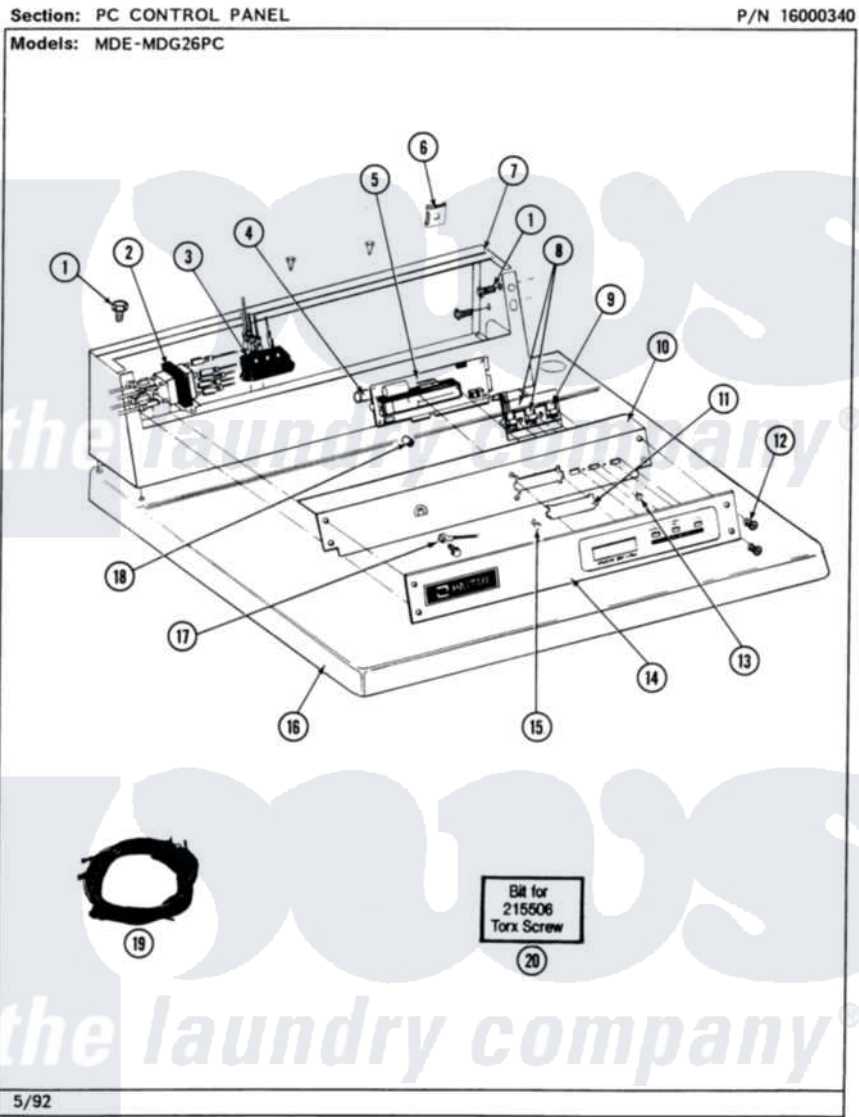

Maytag MDG26PCAAG 03 - PC CONTROL PANEL

12

Maytag [Commercial Maytag MDG26PCAAG Dryer Parts](#) Parts Diagram 03 - PC CONTROL PANEL
Click on the part number to view part

Item	Original Part Number	Replaced By	Status	Part Description
001	212276	W10116760		Screw
002	207766			Transformer
"	211294	90767		Screw, 8A X 3/8 HeX Washer Head Tapping
003	206824	W10133335		Relay, Motor
"	211294	90767		Screw, 8A X 3/8 HeX Washer Head Tapping
004	206828			Battery
005	215510		Not Available	SUPPORT, PC BOARD
"	NLA		Not Available	CIRCUIT BOARD ASSY
006	215003			Fastener, Panel And Bracket
007	212276	W10116760		Screw
"	NLA		Not Available	CONTROL COVER (WHT)
008	306694			Backup Plate With Switch
009	215517	W10131113		Push Button
010	NLA		Not Available	BACK UP PLATE (WHT)
011	215515		Not Available	COVER, DISPLAY

012	215506		Screw, Control Panel Overlay
013	215527	W10140652	Screw, 6-20 X 1/2
014	NLA		Not Available CONTROL PANEL
015	215526		Screw, Circuit Board
016	307105		Not Available COVER, TOP ASSY. (WHT)
"	NLA		Not Available (ALM)
017	205810		Wire, Ground
"	211252		Screw, Ground Wire
018	Y215513		Standoff, Circuit Board
019	308368		Wire Harness
"	NLA		Not Available WIRE HARNESS
"	Y308513		Harness, Wire
020	Y038227		Not Available TORX BIT (215506 SCREW)