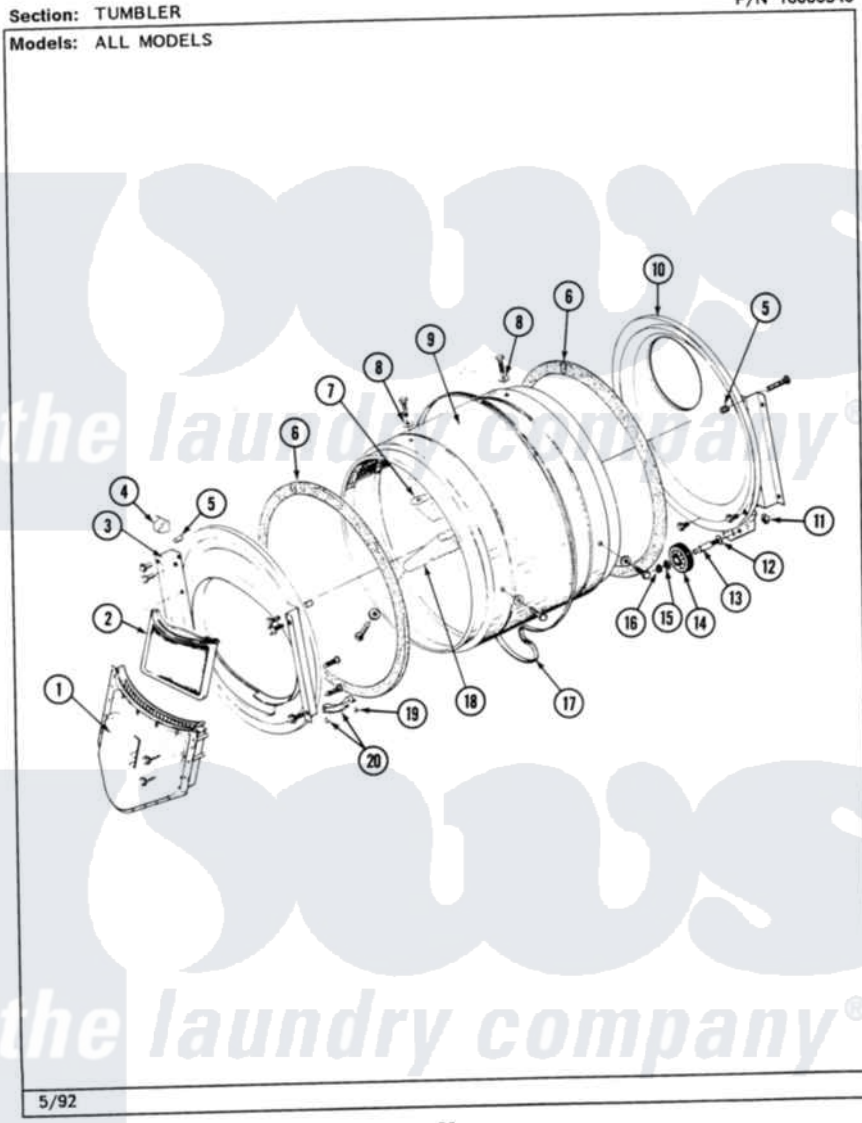

Maytag MDG26PCAAG 06 - TUMBLER

P/N 16000340

26

Maytag [Commercial Maytag MDG26PCAAG Dryer Parts](#) Parts Diagram 06 - TUMBLER
Click on the part number to view part

Item	Original Part Number	Replaced By	Status	Part Description
001	Y307112	33001016		Outlet Duct Assembly
"	Y314110	33002917		Screw, No.10-16
002	307108	33002970		Lint Filte
003	307109	33001179		Front, Tumbler
"	Y313561			Screw---NA
"	NLA		Not Available	SCREW
"	Y310632	1163839		Screw
004	Y310376			Clip, Door Switch Harness
005	NLA		Not Available	COVER, THREAD
006	314820			Seal, Tumbler
007	314803	33001012		Baffle
"	Y310759			Screw, Tumbler Baffles
008	314158			Washer, Baffle To Tumbler
009	306663		Not Available	TUMBLER W/BAFFLES
"	314802		Not Available	TUMBLER W/OUT BAFFLES
010	211294	90767		Screw, 8A X 3/8 HeX Washer Head Tapping

"	Y307114	33001178	Back, Tumbler
"	Y308544	33001178	Back, Tumbler
011	312538	33001443	Nut, Hex
012	Y313347	312535	Washer, Vault Mounting Brk.
013	Y312948	6-3129480	Shaft- Tumbler
014	Y303373	12001541	Drum Roller/Washer Assembly--W
015	312535		Washer, Vault Mounting Brk.
016	410233	9703438	Ring-Retrn
017	Y312959		Poly "V" Belt For Tumbler
018	314804	33001004	Baffle, Tall
"	Y310759		Screw, Tumbler Baffles
019	210720		Rivet, Bearing To Tumbler Fmt
020	306508		Tumbler Bearing Kit ---W