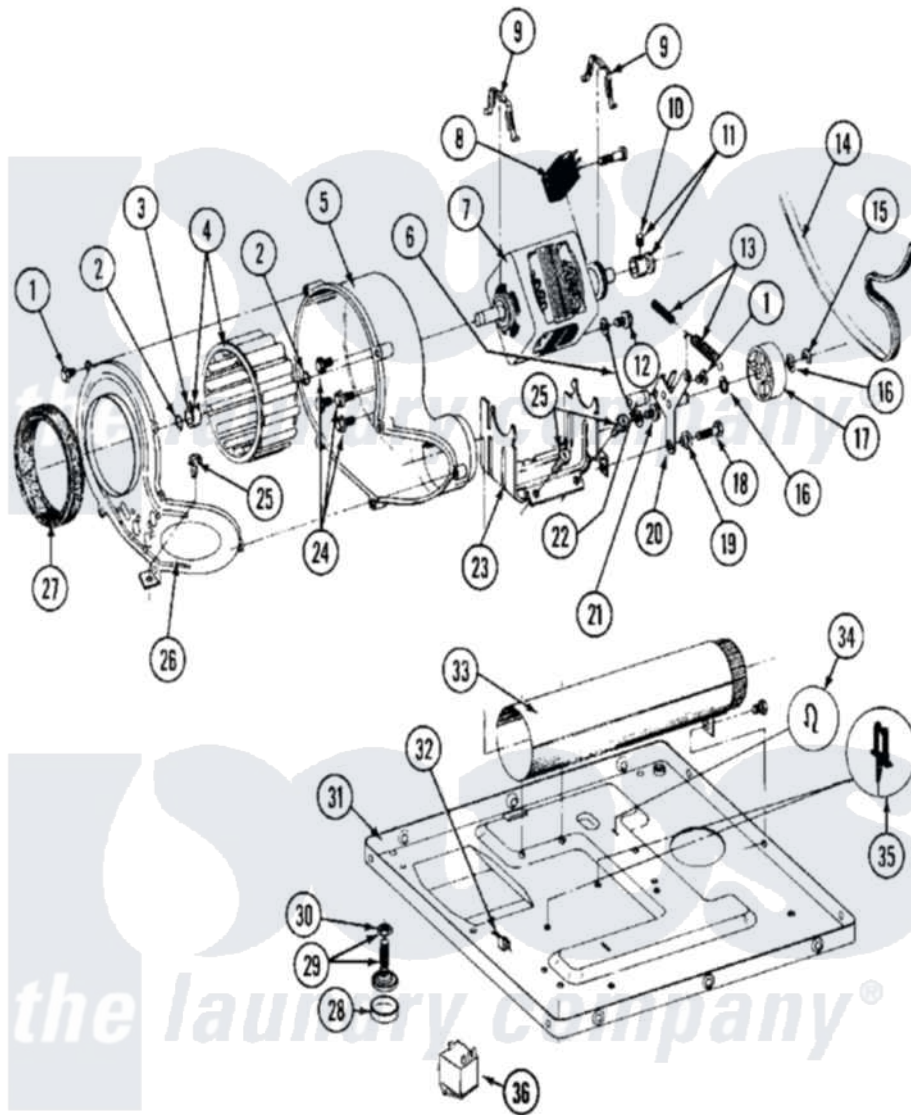

Maytag MDG26PCAAG 08 - MOTOR DRIVE, BLOWER & BASE FRAME

Maytag [Commercial Maytag MDG26PCAAG Dryer Parts](#) Parts Diagram 08 - MOTOR DRIVE, BLOWER & BASE FRAME

Click on the part number to view part

Item	Original Part Number	Replaced By	Status	Part Description
001	Y312961	W10116751		Screw
002	410233	9703438		Ring-Retrn
003	312967			Clamp, Blower Housing
004	Y303836			Blower Wheel Assembly And Clamp
005	Y312893			Housing, Blower
006	901220			Ground Wire
007	Y303358	W10410999		Motor-Drive
008	306207		Not Available	(PROD. No.303358-8 & No.303358-9)
"	NLA		Not Available	SWITCH, MOTOR START-PROD.
"	Y303877		Not Available	SWITCH, MOTOR EXTERNAL START No.303358-2, No.303358-4, 303358-7
"	Y303879			Switch, Motor External Start
009	Y015825			Clip, Motor To Motor Support
010	Y053241			Set Screw, Motor Pulley

011	Y305185	6-3051850	Pulley- MO
012	910343	488234	Screw 8-32 X 1/4
013	Y303945		IDLER SPRING ASSY. W/PLUG
014	Y312959		Poly "V" Belt For Tumbler
015	312958	354987	Ring, Retaining
016	Y312527		Washer, Idler Shaft
017	Y303705	6-3037050	Pulley- ID
018	Y014874		Screw, Idler Arm And Sleeve
019	Y312894	315772	Sleeve, Idler Arm
020	Y303363	6-3033630	Idler Arm
021	211294	90767	Screw, 8A X 3/8 HeX Washer Head Tapping
022	Y313582	W10116756	Spacer
023	NLA	Not Available	SUPPORT, MOTOR
024	Y310632	1163839	Screw
025	Y313561		Screw----NA
026	314778	Not Available	COVER, BLOWER HOUSING
027	Y312901		Seal, Housing Cover
028	210684		Foot, Adjustable Leg
029	Y302699	22003428	Leg, Adjustable
030	210385		Lock Nut For Adjustable Leg
031	Y303361	Not Available	BASE ASSY. (UPPER & LOWER)
032	Y310376		Clip, Door Switch Harness
033	Y303442		EXHAUST DUCT ASSEMBLY
034	410490		Spring, Retainer Wire Harness
035	Y313262	W10116752	Retainer-
036	306199		Relay, Heater