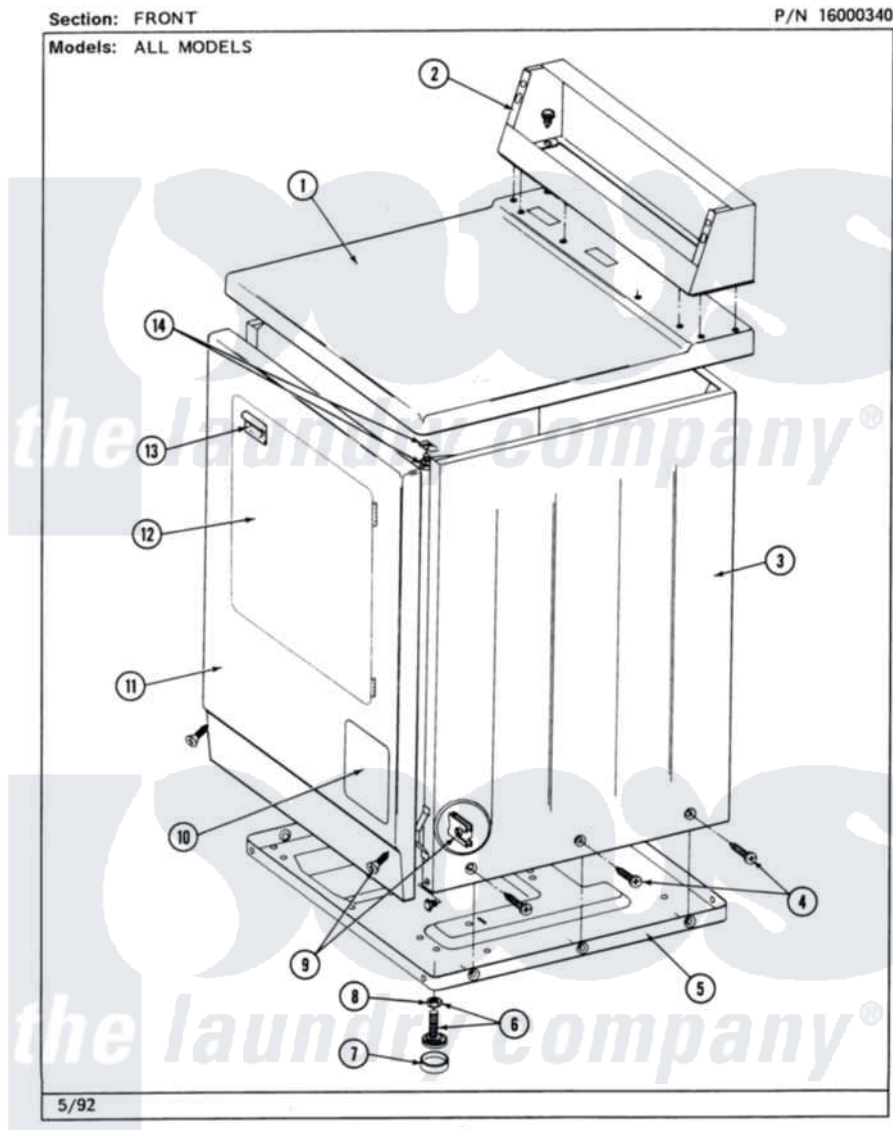

# Maytag MDG26PCAAL 01 - FRONT

2

Maytag [Commercial Maytag MDG26PCAAL Dryer Parts](#) Parts Diagram 01 - FRONT  
Click on the part number to view part

Item	Original Part Number	Replaced By	Status	Part Description
001	<a href="#">307104</a>			Top Cover Assembly
"	NLA		Not Available	(ALM)
002	212276	<a href="#">W10116760</a>		Screw
"	NLA		Not Available	CONTROL COVER (WHT)
003	NLA		Not Available	CABINET (WHT)
"	Y310632	<a href="#">1163839</a>		Screw
004	<a href="#">213007</a>			Xfor Cabinet See Cabinet, Back
005	Y303361		Not Available	BASE ASSY. (UPPER & LOWER)
006	<a href="#">Y305086</a>			Adjustable Leg And Nut
007	<a href="#">Y314137</a>			Foot, Rubber
008	<a href="#">Y052740</a>	<a href="#">62739</a>		Nut, Lock
009	<a href="#">204439</a>			Screw And Fstner Assembly
010	NLA		Not Available	ACCESS DOOR (WHT)
011	<a href="#">307998L</a>			Front Panel----NA
"	NLA		Not Available	FRONT PANEL ASSY. (WHT)

012	308061	Not Available	DOOR ASSY. COMPLETE (WHT)
"	NLA	Not Available	(ALM)
013	<a href="#">314946</a>		Handle White
"	<a href="#">314972</a>		Handle Door ALM
"	NLA	Not Available	(H. WHEAT)
014	<a href="#">204445</a>		Screw And Fastener Assembly