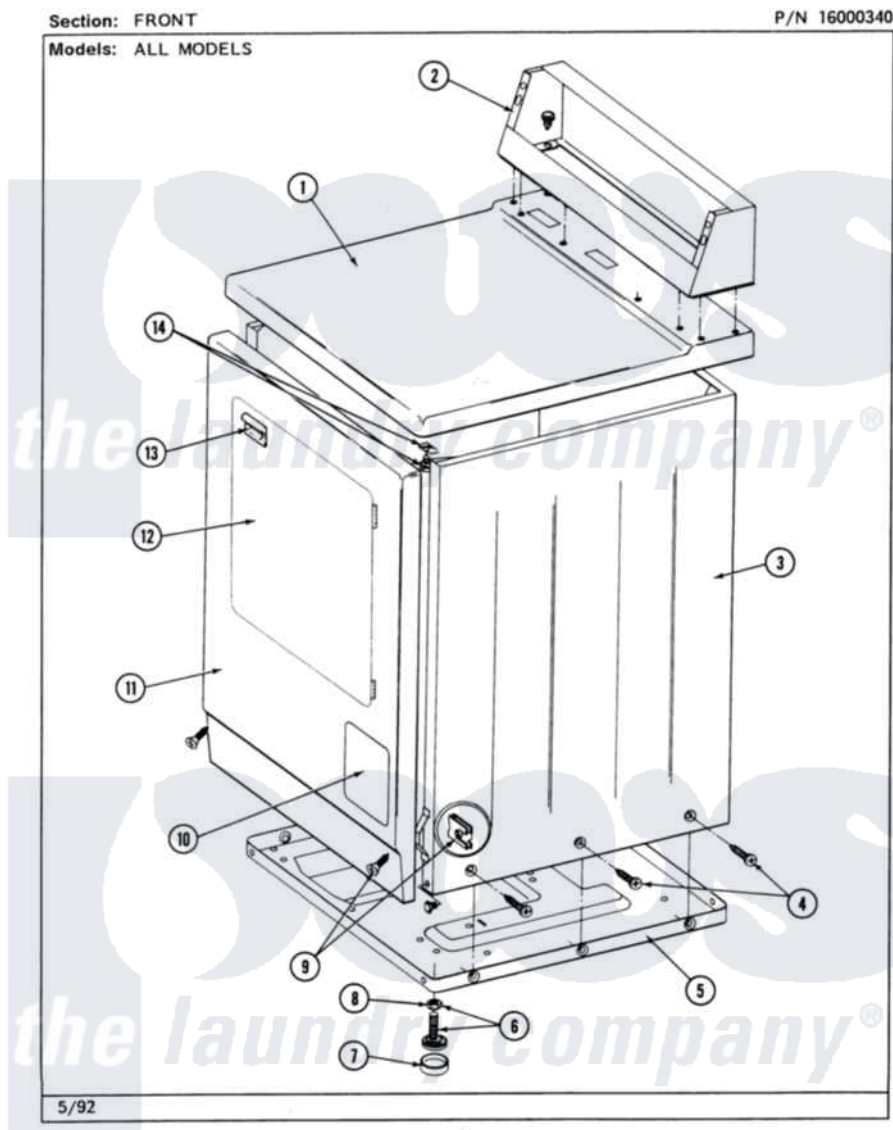

Maytag MDG26PCAAW 01 - FRONT

2

Maytag [Commercial Maytag MDG26PCAAW Dryer Parts](#) Parts Diagram 01 - FRONT
Click on the part number to view part

Item	Original Part Number	Replaced By	Status	Part Description
001	307104			Top Cover Assembly
"	NLA		Not Available	(ALM)
002	212276	W10116760		Screw
"	NLA		Not Available	CONTROL COVER (WHT)
003	NLA		Not Available	CABINET (WHT)
"	Y310632	1163839		Screw
004	213007			Xfor Cabinet See Cabinet, Back
005	Y303361		Not Available	BASE ASSY. (UPPER & LOWER)
006	Y305086			Adjustable Leg And Nut
007	Y314137			Foot, Rubber
008	Y052740	62739		Nut, Lock
009	204439			Screw And Fstner Assembly
010	NLA		Not Available	ACCESS DOOR (WHT)
011	307998L			Front Panel----NA
"	NLA		Not Available	FRONT PANEL ASSY. (WHT)

012	308061	Not Available	DOOR ASSY. COMPLETE (WHT)
"	NLA	Not Available	(ALM)
013	314946		Handle White
"	314972		Handle Door ALM
"	NLA	Not Available	(H. WHEAT)
014	204445		Screw And Fastener Assembly