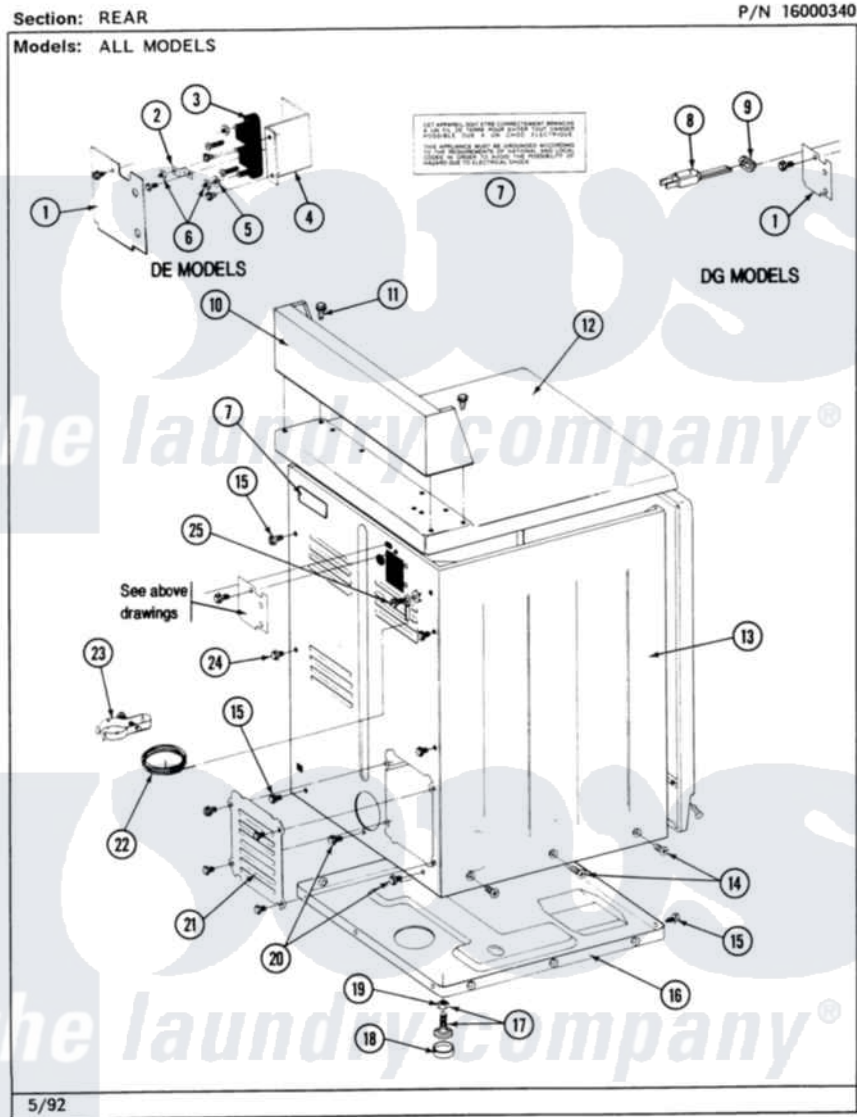

Maytag MDG26PCAAW 02 - REAR

Maytag [Commercial Maytag MDG26PCAAW Dryer Parts](#) Parts Diagram 02 - REAR
 Click on the part number to view part

Item	Original Part Number	Replaced By	Status	Part Description
001	Y313561			Screw---NA
"	Y312905		Not Available	COVER, TERMINAL
002	Y311423	489483		Screw 10-32 X 1/2
"	Y312184			Strap, Grounding
003	400008			Block, Terminal
"	Y312209	W10001200		Screw
004	Y313561			Screw---NA
"	Y310632	1163839		Screw
"	Y312904			Bracket, Terminal Block
005	Y311270			Washer, Terminal Block
006	311484	112432		Nut
007	214519			LABEL, ELECTRICAL INSTR. PART NOT USED-GAS MODELS ONLY
008	302521		Not Available	CORD, POWER PART NOT USED-GAS MODELS ONLY
009	211881			Grommet, Cord Part Not Used-Gas Models Only

010	NLA		Not Available	CONTROL COVER (WHT)
011	212276	W10116760		Screw
012	307105		Not Available	COVER, TOP ASSY. (WHT)
"	NLA		Not Available	(ALM)
013	NLA		Not Available	CABINET (WHT)
014	213007			Xfor Cabinet See Cabinet, Back
015	Y313561			Screw---NA
016	Y303361		Not Available	BASE ASSY. (UPPER & LOWER)
017	Y305086			Adjustable Leg And Nut
018	Y314137			Foot, Rubber
019	Y052740	62739		Nut, Lock
020	Y310632	1163839		Screw
021	211294	90767		Screw, 8A X 3/8 HeX Washer Head Tapping
"	Y312951		Not Available	ACCESS COVER, BACK
"	Y313559			Screw
022	311155			Ground Wire And Clamp
023	301548			Clamp, Ground Wire
"	NLA		Not Available	SCREW
024	Y310632	1163839		Screw
025	NLA		Not Available	SCREW & WASHER ASSY.