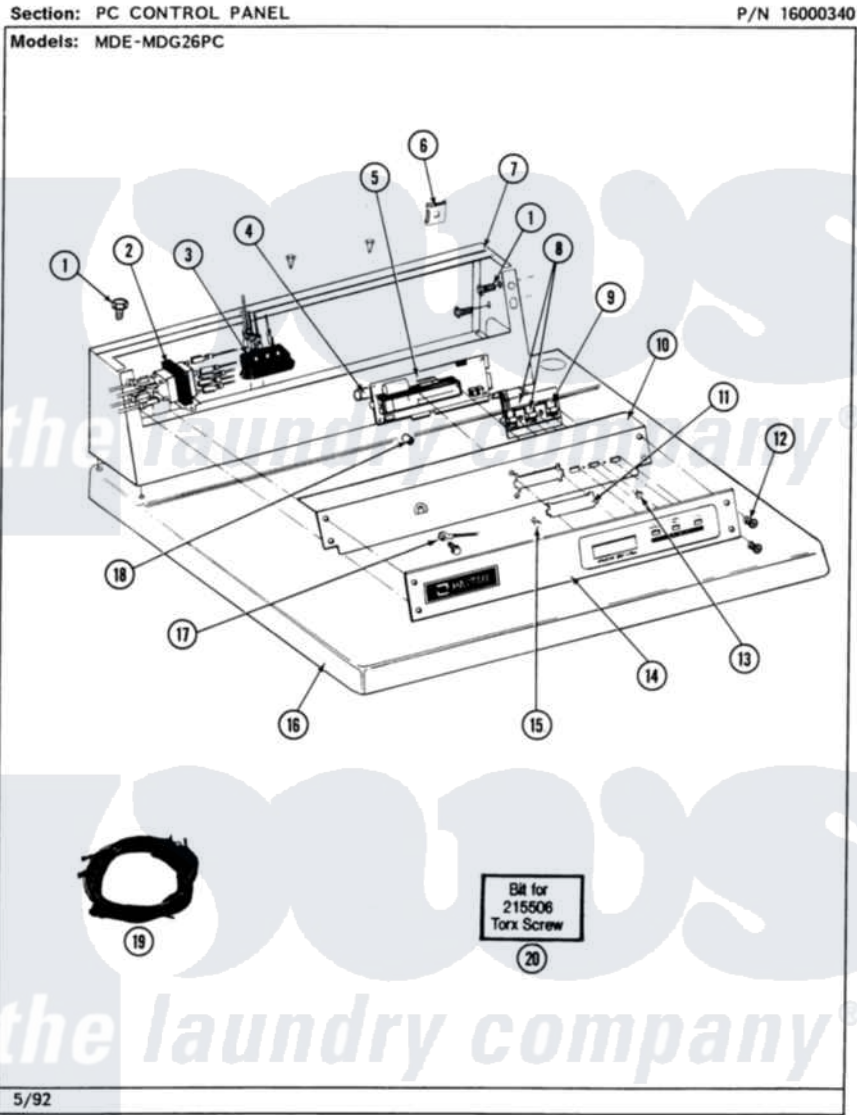

Maytag MDG26PCAAW 03 - PC CONTROL PANEL

12

Maytag [Commercial Maytag MDG26PCAAW Dryer Parts](#) Parts Diagram 03 - PC CONTROL PANEL
Click on the part number to view part

Item	Original Part Number	Replaced By	Status	Part Description
001	212276	W10116760		Screw
002	207766			Transformer
"	211294	90767		Screw, 8A X 3/8 HeX Washer Head Tapping
003	206824	W10133335		Relay, Motor
"	211294	90767		Screw, 8A X 3/8 HeX Washer Head Tapping
004	206828			Battery
005	215510		Not Available	SUPPORT, PC BOARD
"	NLA		Not Available	CIRCUIT BOARD ASSY
006	215003			Fastener, Panel And Bracket
007	212276	W10116760		Screw
"	NLA		Not Available	CONTROL COVER (WHT)
008	306694			Backup Plate With Switch
009	215517	W10131113		Push Button
010	NLA		Not Available	BACK UP PLATE (WHT)
011	215515		Not Available	COVER, DISPLAY

012	215506		Screw, Control Panel Overlay
013	215527	W10140652	Screw, 6-20 X 1/2
014	NLA		Not Available CONTROL PANEL
015	215526		Screw, Circuit Board
016	307105		Not Available COVER, TOP ASSY. (WHT)
"	NLA		Not Available (ALM)
017	205810		Wire, Ground
"	211252		Screw, Ground Wire
018	Y215513		Standoff, Circuit Board
019	308368		Wire Harness
"	NLA		Not Available WIRE HARNESS
"	Y308513		Harness, Wire
020	Y038227		Not Available TORX BIT (215506 SCREW)