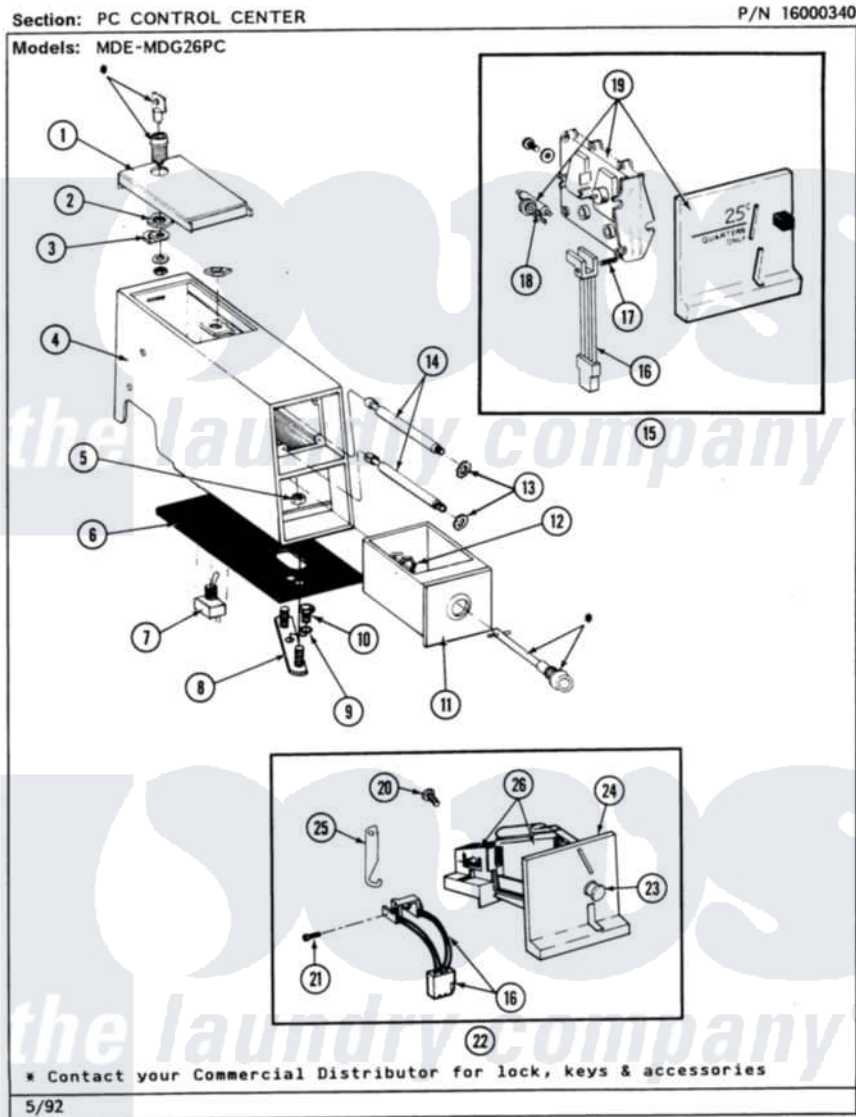

Maytag MDG26PCAAW 04 - PC CONTROL CENTER

Maytag [Commercial Maytag MDG26PCAAW Dryer Parts](#) Parts Diagram 04 - PC CONTROL CENTER
 Click on the part number to view part

Item	Original Part Number	Replaced By	Status	Part Description
001	203188		Not Available	TIMER ACCESS DOOR (WHT)
"	203188L		Not Available	ACCESS DOOR-ALMOND
"	203188M		Not Available	ACCESS DOOR-HARVEST WHEAT
002	212328	W10139762		Hex Nut, 3/4-27
003	213750	W10133266		Cam-Lock
004	207673	22001407		Case, Coin Slide
"	207673L	22001408		(ALM)
"	207940	22001407		Case, Coin Slide
"	207940L	22001408		(ALM)
"	NLA		Not Available	(H. WHEAT)
"	NLA		Not Available	(H. WHEAT)
005	Y052740	62739		Nut, Lock
006	214660			Gasket, Control Center
007	206794		Not Available	SWITCH (W/NUT)
008	NLA		Not Available	MTG. STRAP---NA

009	910309		Washer, Mounting Strap
010	211294	90767	Screw, 8A X 3/8 HeX Washer Head Tapping
011	207912	208884	Coin Box K
"	207912L	208884	Coin Box K
"	NLA		Not Available (H. WHEAT)
012	212328	W10139762	Hex Nut, 3/4-27
013	910181		Lockwasher, Terminal Block
014	213035		Bolt, Locking
015	NLA		Not Available COIN DROP ASSY.
016	206799		Optic Switch Assembly
017	314665		Screw, Switch Assembly
018	NLA		Not Available BALANCE ARM W/WEIGHT (\$25)
019	NLA		Not Available COIN REJECTOR
020	NLA		Not Available SCREW FOR CAUTION PLATE---NA
021	314665		Screw, Switch Assembly
022	207948		Coin Drop Assembly
023	216009		BUTTON, RETURN
024	216010	Y208306	Kit- Mtg C
025	216011		Spring, Return Button
026	207947		Rejector, Coin