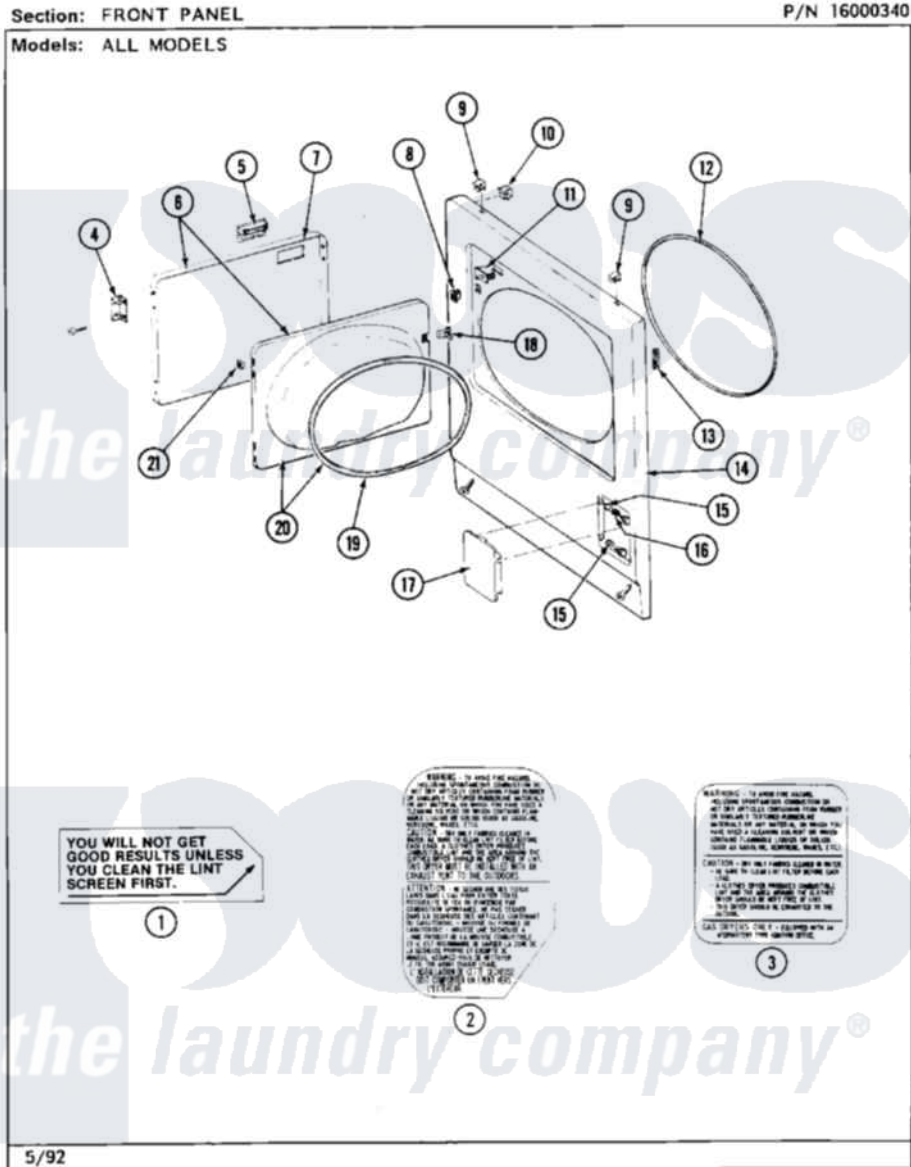

# Maytag MDG26PCAAW 05 - FRONT PANEL

24

Maytag [Commercial Maytag MDG26PCAAW Dryer Parts](#) Parts Diagram 05 - FRONT PANEL  
Click on the part number to view part

Item	Original Part Number	Replaced By	Status	Part Description
001	<a href="#">Y313340</a>			LABEL, LINT SCREEN INSTRUCTION
002	314941		Not Available	LABEL, INSTRUCTION
003	<a href="#">314942</a>			INSTRUCTION LABEL
"	NLA		Not Available	INSTRUCTION LABEL
004	307099	<a href="#">33001230</a>		Hinge, Door
"	<a href="#">Y314062</a>			Screw, Door Hinge And Panel
005	312960	<a href="#">489355</a>		Screw, 8 X 1/2
"	<a href="#">314946</a>			Handle White
"	<a href="#">314972</a>			Handle Door ALM
"	NLA		Not Available	(H. WHEAT)
006	NLA		Not Available	(ALM)
"	Y307111		Not Available	DOOR ASSY. COMPLETE (WHT)
007	<a href="#">314966</a>			Panel, Outer
"	NLA		Not Available	(ALM)
008	<a href="#">306436</a>			Door Latch Kit--W

009	212982	<a href="#">22001650</a>	Fastener, Spring
010	<a href="#">Y310376</a>		Clip, Door Switch Harness
011	<a href="#">Y305753</a>	<a href="#">W10169313</a>	Switch-Dor
012	<a href="#">314937</a>		Seal, Front Panel
013	<a href="#">Y313907</a>		Fastener, Twin
014	<a href="#">204439</a>		Screw And Fstner Assembly
"	<a href="#">307998L</a>		Front Panel----NA
"	NLA	Not Available	FRONT PANEL ASSY. (WHT)
015	212949	<a href="#">22001866</a>	Screw, Relay
"	NLA	Not Available	BUSHING, ACCESS STUD
016	<a href="#">312369</a>		Sleeve, Access Panel Stud Part Not Used
017	NLA	Not Available	ACCESS DOOR (WHT)
018	314936	<a href="#">33001305</a>	Strike, Door
"	314944	<a href="#">33001305</a>	Strike, Door
019	314935	<a href="#">33001192</a>	Seal, Door
020	307098	Not Available	DOOR, INNER (W/SEAL)
021	<a href="#">Y313910</a>		Clip, Door Liner To Outer Panel