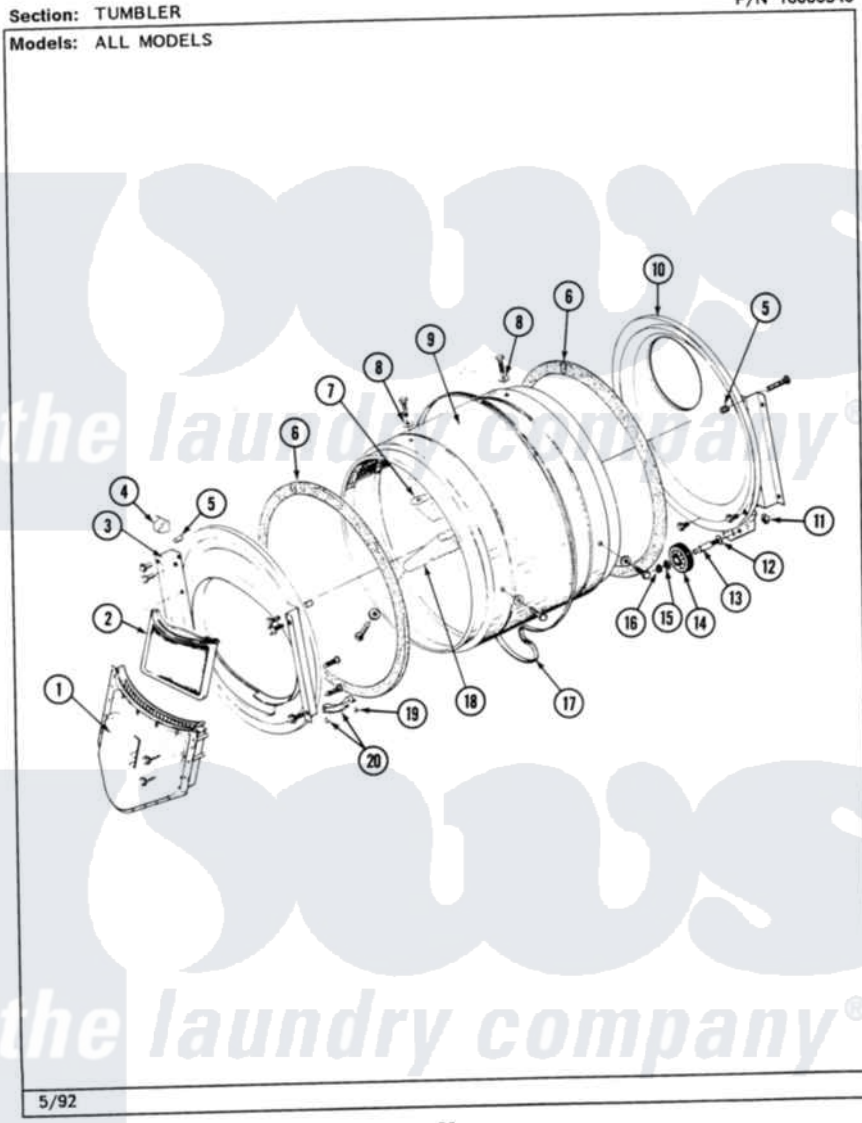

Maytag MDG26PCAAW 06 - TUMBLER

P/N 16000340

26

Maytag [Commercial Maytag MDG26PCAAW Dryer Parts](#) Parts Diagram 06 - TUMBLER
Click on the part number to view part

Item	Original Part Number	Replaced By	Status	Part Description
001	Y307112	33001016		Outlet Duct Assembly
"	Y314110	33002917		Screw, No.10-16
002	307108	33002970		Lint Filte
003	307109	33001179		Front, Tumbler
"	Y313561			Screw---NA
"	NLA		Not Available	SCREW
"	Y310632	1163839		Screw
004	Y310376			Clip, Door Switch Harness
005	NLA		Not Available	COVER, THREAD
006	314820			Seal, Tumbler
007	314803	33001012		Baffle
"	Y310759			Screw, Tumbler Baffles
008	314158			Washer, Baffle To Tumbler
009	306663		Not Available	TUMBLER W/BAFFLES
"	314802		Not Available	TUMBLER W/OUT BAFFLES
010	211294	90767		Screw, 8A X 3/8 HeX Washer Head Tapping

"	Y307114	33001178	Back, Tumbler
"	Y308544	33001178	Back, Tumbler
011	312538	33001443	Nut, Hex
012	Y313347	312535	Washer, Vault Mounting Brk.
013	Y312948	6-3129480	Shaft- Tumbler
014	Y303373	12001541	Drum Roller/Washer Assembly--W
015	312535		Washer, Vault Mounting Brk.
016	410233	9703438	Ring-Retrn
017	Y312959		Poly "V" Belt For Tumbler
018	314804	33001004	Baffle, Tall
"	Y310759		Screw, Tumbler Baffles
019	210720		Rivet, Bearing To Tumbler Fmt
020	306508		Tumbler Bearing Kit ---W