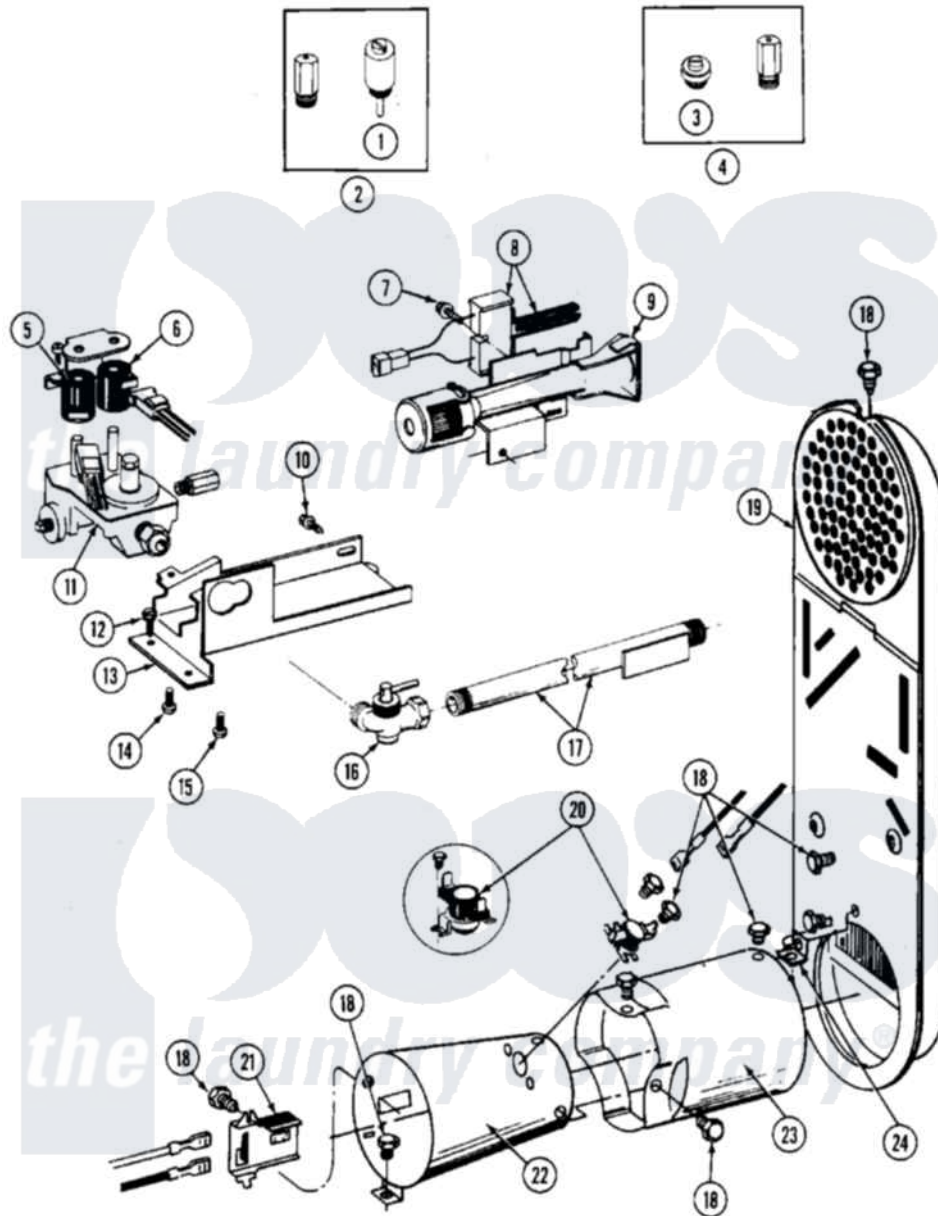

# Maytag MDG26PCAAW 07 - GAS VALVE

Maytag [Commercial Maytag MDG26PCAAW Dryer Parts](#) Parts Diagram 07 - GAS VALVE  
 Click on the part number to view part

Item	Original Part Number	Replaced By	Status	Part Description
001	306184		Not Available	PLUG, BLOCKING (LPG REGULATOR)
002	Y308378	<a href="#">W10402145</a>		LP Gas Con
003	314602	<a href="#">694424</a>		Leak, Limiter
004	Y308377		Not Available	CONVERSION KIT (LP TO NATURAL)
005	<a href="#">306106</a>			Coil, Holding And Booster--W
006	306105	<a href="#">694540</a>		Coil, 60 Hz
007	<a href="#">304971</a>			Screw Note: Screw, Igniter
008	304970	<a href="#">4391996</a>		Ignitor
009	304974	<a href="#">33002793</a>		Burner Assembly
010	Y310632	<a href="#">1163839</a>		Screw
011	<a href="#">308345</a>			Valve, Gas
012	<a href="#">Y313561</a>			Screw---NA
013	<a href="#">314566</a>			Gas Control Bracket
014	314082	<a href="#">90767</a>		Screw, 8A X 3/8 HeX Washer Head Tapping

015	<a href="#">Y313559</a>		Screw
016	<a href="#">Y303349</a>		Angle Shut-Off, Gas Valve
017	Y303383	<a href="#">33001735</a>	Pipe And Bracket Assembly Series 18 Not Needed Use Vavle
018	<a href="#">211294</a>	<a href="#">90767</a>	Screw, 8A X 3/8 HeX Washer Head Tapping
019	<a href="#">307119</a>		Duct, Inlet Assembly
"	Y308504	Not Available	INLET DUCT ASSEMBLY
020	<a href="#">305169</a>		Thermostat, Hi-Limit Gas
021	Y303377	<a href="#">338906</a>	Radiant, Sensor
022	<a href="#">Y303368</a>		Cone, Combustion
"	<a href="#">Y308548</a>		Combustion Cone Assembly
023	<a href="#">Y303841</a>		Cone, Extension
024	<a href="#">Y312890</a>		Retainer, Heater Chamber