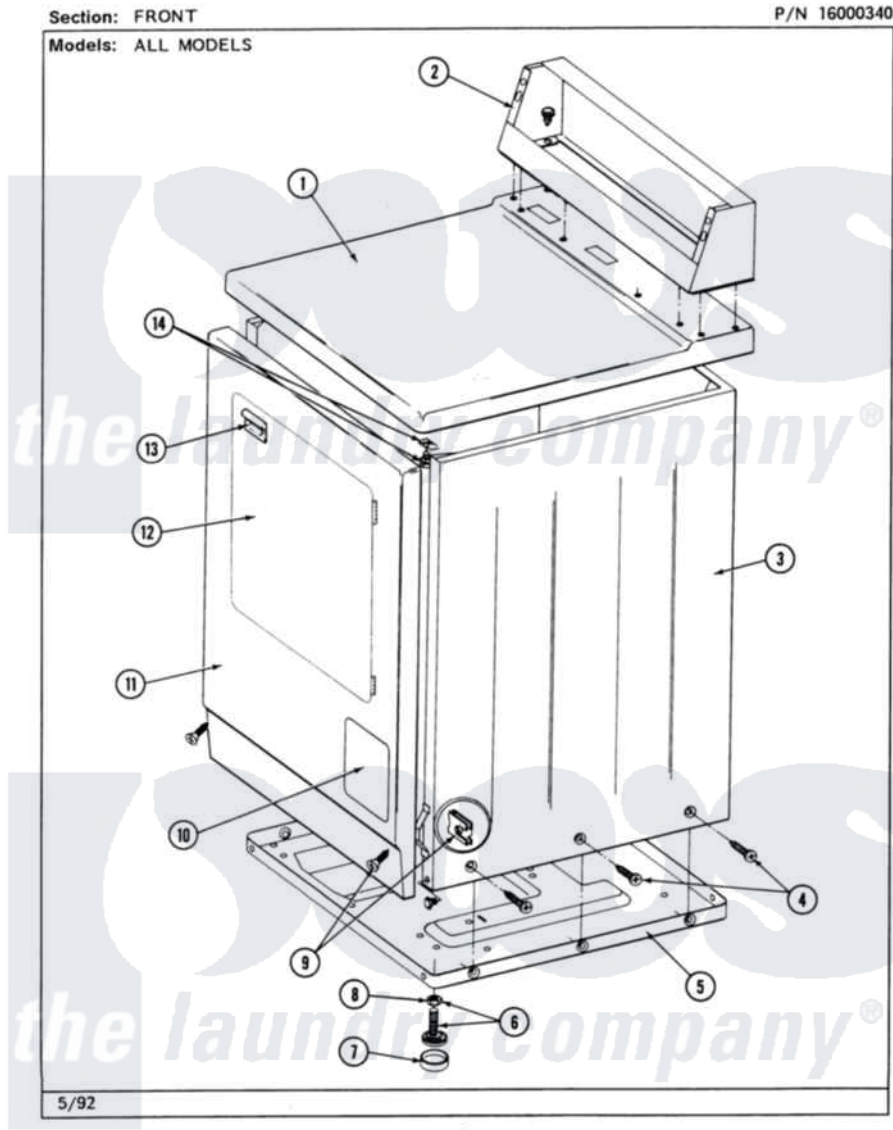

Maytag MDG26PCABG 01 - FRONT

2

Maytag Commercial Maytag MDG26PCABG Dryer Parts Parts Diagram 01 - FRONT
Click on the part number to view part

Item	Original Part Number	Replaced By	Status	Part Description
001	307104			Top Cover Assembly
"	NLA		Not Available	(ALM)
002	212276	W10116760		Screw
"	NLA		Not Available	CONTROL COVER (WHT)
003	NLA		Not Available	CABINET (WHT)
"	Y310632	1163839		Screw
004	213007			Xfor Cabinet See Cabinet, Back
005	Y303361		Not Available	BASE ASSY. (UPPER & LOWER)
006	Y305086			Adjustable Leg And Nut
007	Y314137			Foot, Rubber
008	Y052740	62739		Nut, Lock
009	204439			Screw And Fstner Assembly
010	NLA		Not Available	ACCESS DOOR (WHT)
011	307998L			Front Panel----NA
"	NLA		Not Available	FRONT PANEL ASSY. (WHT)

012	308061	Not Available	DOOR ASSY. COMPLETE (WHT)
"	NLA	Not Available	(ALM)
013	314946		Handle White
"	314972		Handle Door ALM
"	NLA	Not Available	(H. WHEAT)
014	204445		Screw And Fastener Assembly