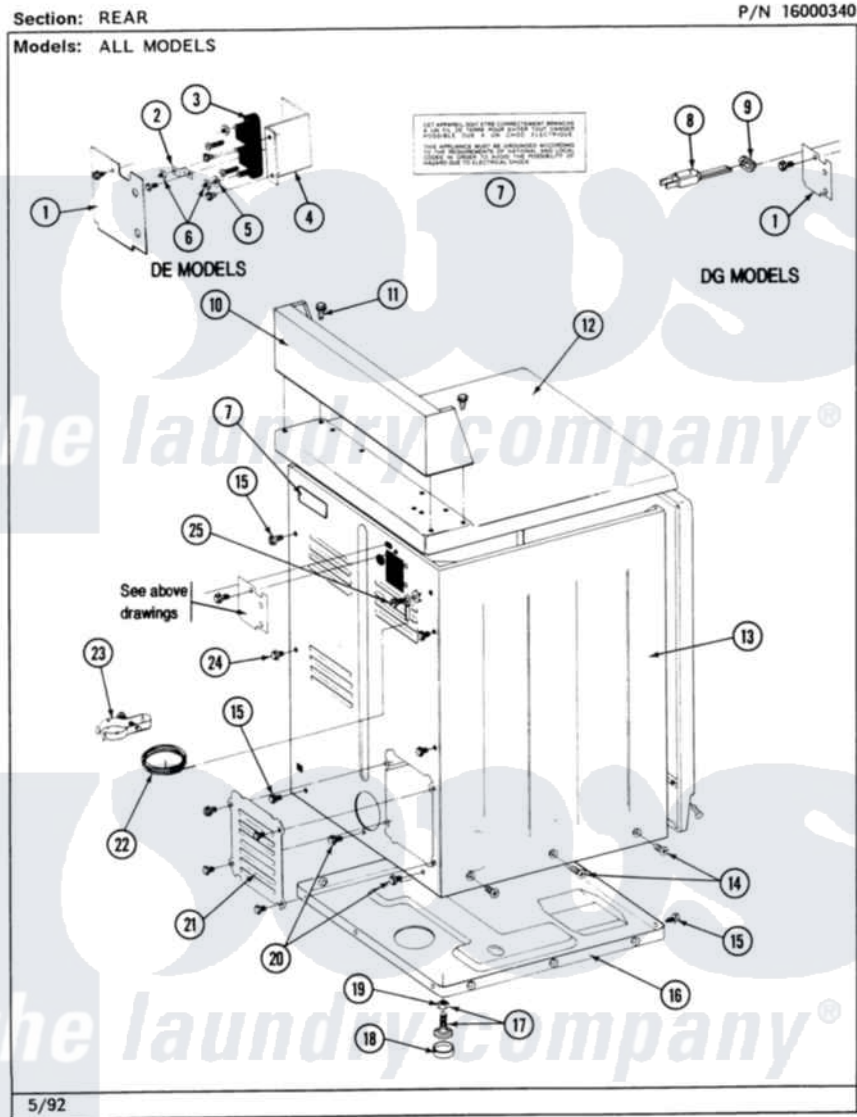

Maytag MDG26PCABG 02 - REAR

4

Maytag [Commercial Maytag MDG26PCABG Dryer Parts](#) Parts Diagram 02 - REAR
Click on the part number to view part

Item	Original Part Number	Replaced By	Status	Part Description
001	Y313561			Screw---NA
"	Y312905		Not Available	COVER, TERMINAL
002	Y311423	489483		Screw 10-32 X 1/2
"	Y312184			Strap, Grounding
003	400008			Block, Terminal
"	Y312209	W10001200		Screw
004	Y313561			Screw---NA
"	Y310632	1163839		Screw
"	Y312904			Bracket, Terminal Block
005	Y311270			Washer, Terminal Block
006	311484	112432		Nut
007	214519			LABEL, ELECTRICAL INSTR. PART NOT USED-GAS MODELS ONLY
008	302521		Not Available	CORD, POWER PART NOT USED-GAS MODELS ONLY
009	211881			Grommet, Cord Part Not Used-Gas Models Only

010	NLA		Not Available	CONTROL COVER (WHT)
011	212276	W10116760		Screw
012	307105		Not Available	COVER, TOP ASSY. (WHT)
"	NLA		Not Available	(ALM)
013	NLA		Not Available	CABINET (WHT)
014	213007			Xfor Cabinet See Cabinet, Back
015	Y313561			Screw---NA
016	Y303361		Not Available	BASE ASSY. (UPPER & LOWER)
017	Y305086			Adjustable Leg And Nut
018	Y314137			Foot, Rubber
019	Y052740	62739		Nut, Lock
020	Y310632	1163839		Screw
021	211294	90767		Screw, 8A X 3/8 HeX Washer Head Tapping
"	Y312951		Not Available	ACCESS COVER, BACK
"	Y313559			Screw
022	311155			Ground Wire And Clamp
023	301548			Clamp, Ground Wire
"	NLA		Not Available	SCREW
024	Y310632	1163839		Screw
025	NLA		Not Available	SCREW & WASHER ASSY.