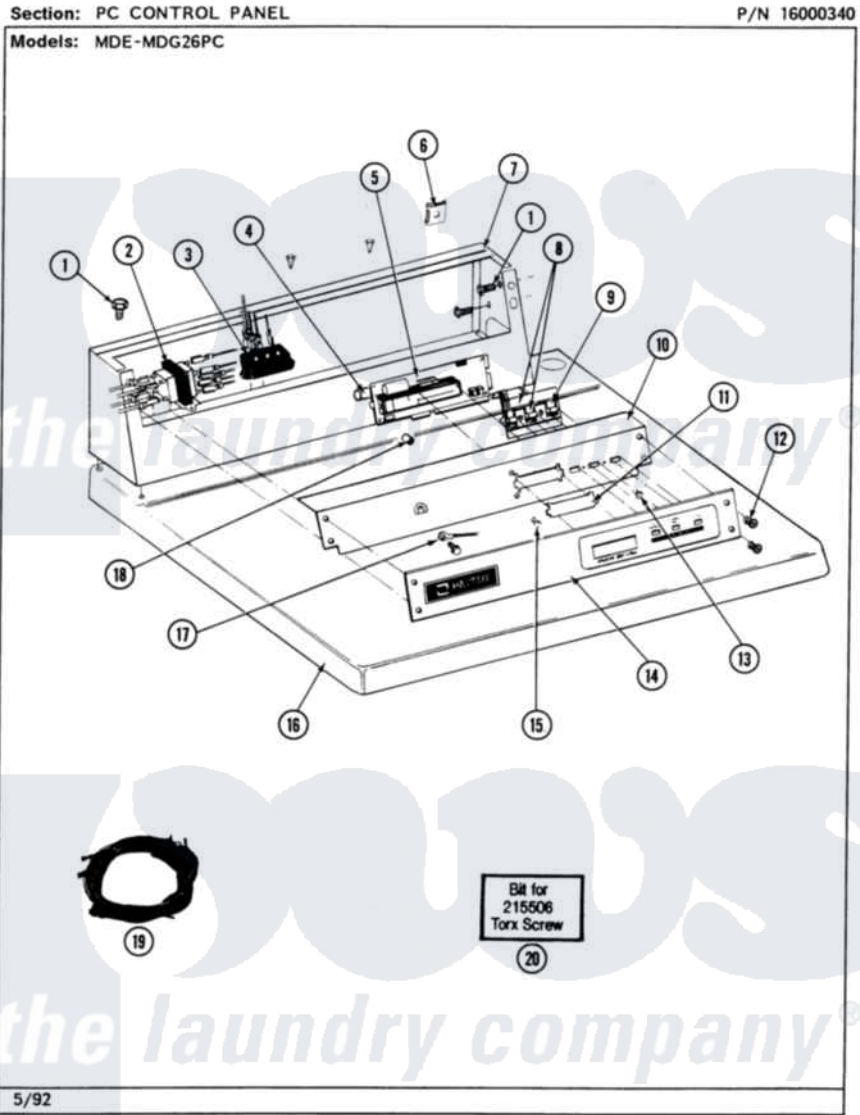

# Maytag MDG26PCABG 03 - PC CONTROL PANEL

12

Maytag Commercial Maytag MDG26PCABG Dryer Parts Parts Diagram 03 - PC CONTROL PANEL  
Click on the part number to view part

Item	Original Part Number	Replaced By	Status	Part Description
001	212276	<a href="#">W10116760</a>		Screw
002	<a href="#">207766</a>			Transformer
"	<a href="#">211294</a>	<a href="#">90767</a>		Screw, 8A X 3/8 HeX Washer Head Tapping
003	206824	<a href="#">W10133335</a>		Relay, Motor
"	<a href="#">211294</a>	<a href="#">90767</a>		Screw, 8A X 3/8 HeX Washer Head Tapping
004	<a href="#">206828</a>			Battery
005	215510		Not Available	SUPPORT, PC BOARD
"	NLA		Not Available	CIRCUIT BOARD ASSY
006	<a href="#">215003</a>			Fastener, Panel And Bracket
007	212276	<a href="#">W10116760</a>		Screw
"	NLA		Not Available	CONTROL COVER (WHT)
008	<a href="#">306694</a>			Backup Plate With Switch
009	215517	<a href="#">W10131113</a>		Push Button
010	NLA		Not Available	BACK UP PLATE (WHT)
011	215515		Not Available	COVER, DISPLAY

012	<a href="#">215506</a>		Screw, Control Panel Overlay
013	215527	<a href="#">W10140652</a>	Screw, 6-20 X 1/2
014	NLA		Not Available CONTROL PANEL
015	<a href="#">215526</a>		Screw, Circuit Board
016	307105		Not Available COVER, TOP ASSY. (WHT)
"	NLA		Not Available (ALM)
017	<a href="#">205810</a>		Wire, Ground
"	<a href="#">211252</a>		Screw, Ground Wire
018	<a href="#">Y215513</a>		Standoff, Circuit Board
019	<a href="#">308368</a>		Wire Harness
"	NLA		Not Available WIRE HARNESS
"	<a href="#">Y308513</a>		Harness, Wire
020	Y038227		Not Available TORX BIT (215506 SCREW)