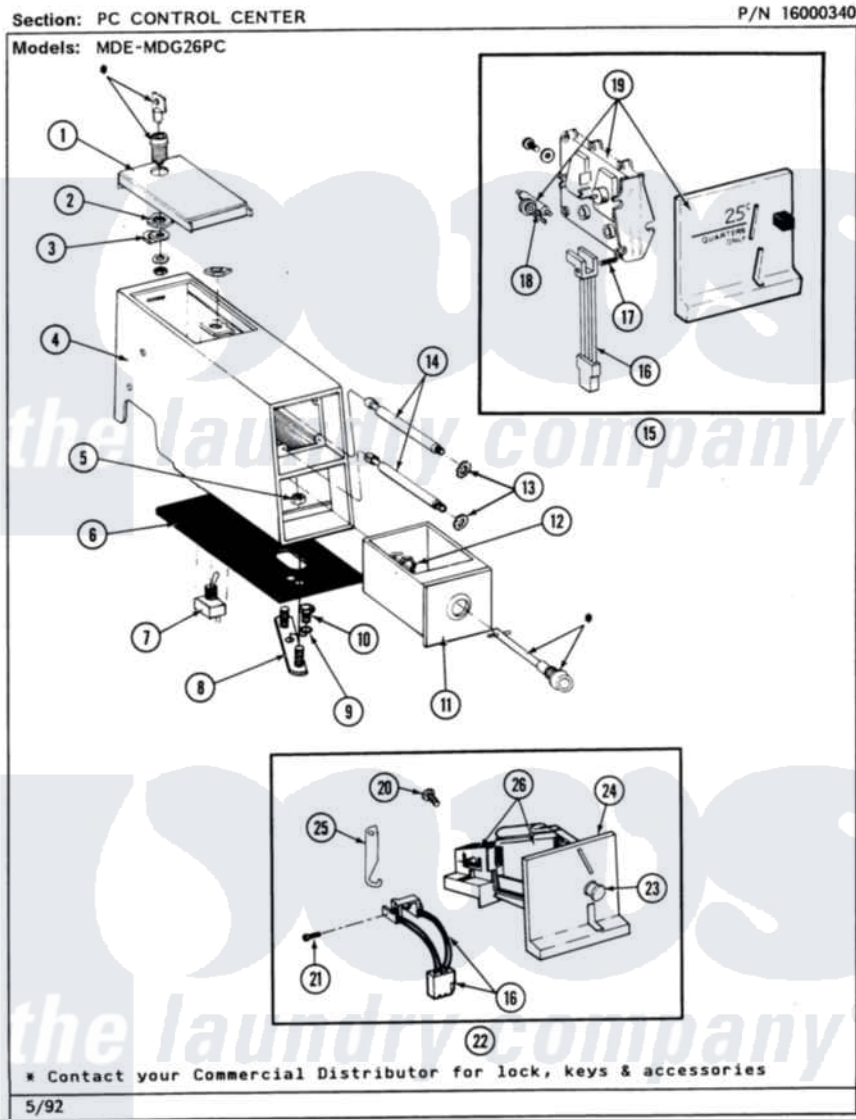

Maytag MDG26PCABG 04 - PC CONTROL CENTER

Maytag [Commercial Maytag MDG26PCABG Dryer Parts](#) Parts Diagram 04 - PC CONTROL CENTER
 Click on the part number to view part

Item	Original Part Number	Replaced By	Status	Part Description
001	203188		Not Available	TIMER ACCESS DOOR (WHT)
"	203188L		Not Available	ACCESS DOOR-ALMOND
"	203188M		Not Available	ACCESS DOOR-HARVEST WHEAT
002	212328	W10139762		Hex Nut, 3/4-27
003	213750	W10133266		Cam-Lock
004	207673	22001407		Case, Coin Slide
"	207673L	22001408		(ALM)
"	207940	22001407		Case, Coin Slide
"	207940L	22001408		(ALM)
"	NLA		Not Available	(H. WHEAT)
"	NLA		Not Available	(H. WHEAT)
005	Y052740	62739		Nut, Lock
006	214660			Gasket, Control Center
007	206794		Not Available	SWITCH (W/NUT)
008	NLA		Not Available	MTG. STRAP---NA

009	910309		Washer, Mounting Strap
010	211294	90767	Screw, 8A X 3/8 HeX Washer Head Tapping
011	207912	208884	Coin Box K
"	207912L	208884	Coin Box K
"	NLA		Not Available (H. WHEAT)
012	212328	W10139762	Hex Nut, 3/4-27
013	910181		Lockwasher, Terminal Block
014	213035		Bolt, Locking
015	NLA		Not Available COIN DROP ASSY.
016	206799		Optic Switch Assembly
017	314665		Screw, Switch Assembly
018	NLA		Not Available BALANCE ARM W/WEIGHT (\$.25)
019	NLA		Not Available COIN REJECTOR
020	NLA		Not Available SCREW FOR CAUTION PLATE---NA
021	314665		Screw, Switch Assembly
022	207948		Coin Drop Assembly
023	216009		BUTTON, RETURN
024	216010	Y208306	Kit- Mtg C
025	216011		Spring, Return Button
026	207947		Rejector, Coin