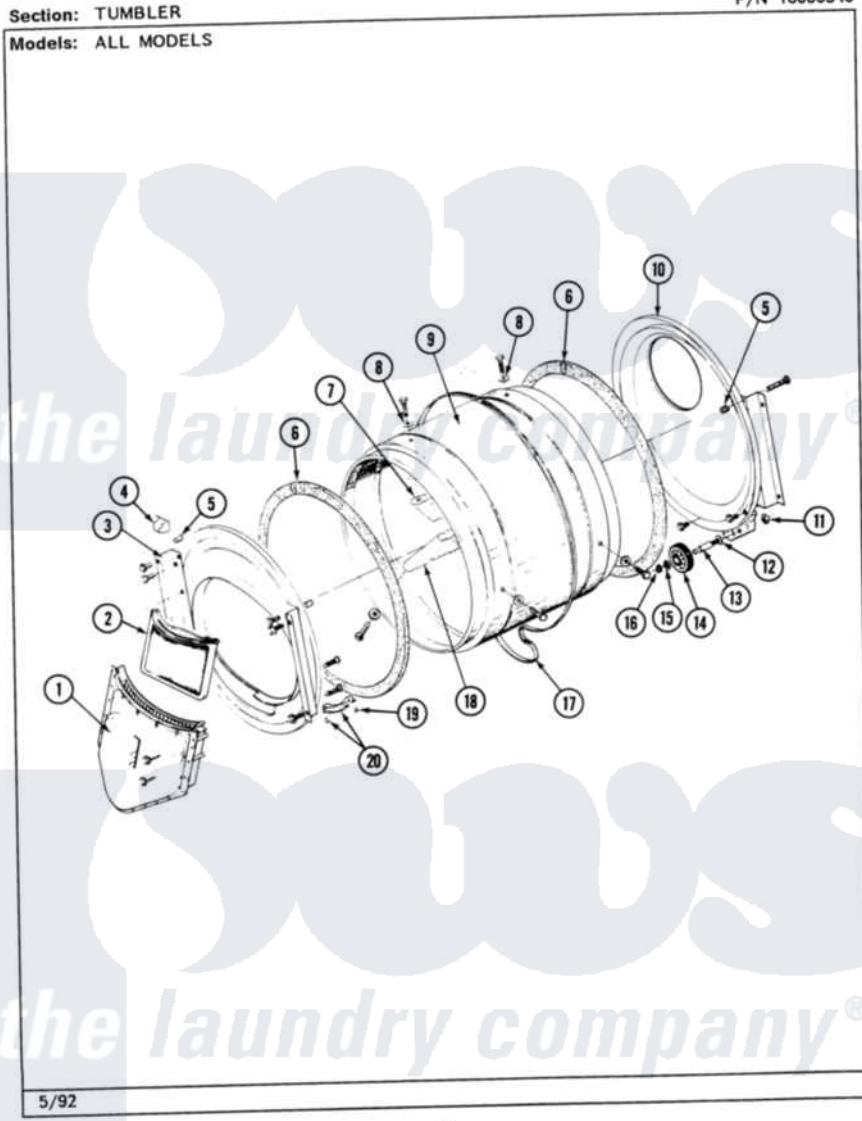

Maytag MDG26PCABG 06 - TUMBLER

P/N 16000340

26

Maytag [Commercial Maytag MDG26PCABG Dryer Parts](#) Parts Diagram 06 - TUMBLER
Click on the part number to view part

Item	Original Part Number	Replaced By	Status	Part Description
001	Y307112	33001016		Outlet Duct Assembly
"	Y314110	33002917		Screw, No.10-16
002	307108	33002970		Lint Filte
003	307109	33001179		Front, Tumbler
"	Y313561			Screw---NA
"	NLA		Not Available	SCREW
"	Y310632	1163839		Screw
004	Y310376			Clip, Door Switch Harness
005	NLA		Not Available	COVER, THREAD
006	314820			Seal, Tumbler
007	314803	33001012		Baffle
"	Y310759			Screw, Tumbler Baffles
008	314158			Washer, Baffle To Tumbler
009	306663		Not Available	TUMBLER W/BAFFLES
"	314802		Not Available	TUMBLER W/OUT BAFFLES
010	211294	90767		Screw, 8A X 3/8 HeX Washer Head Tapping

"	Y307114	33001178	Back, Tumbler
"	Y308544	33001178	Back, Tumbler
011	312538	33001443	Nut, Hex
012	Y313347	312535	Washer, Vault Mounting Brk.
013	Y312948	6-3129480	Shaft- Tumbler
014	Y303373	12001541	Drum Roller/Washer Assembly--W
015	312535		Washer, Vault Mounting Brk.
016	410233	9703438	Ring-Retrn
017	Y312959		Poly "V" Belt For Tumbler
018	314804	33001004	Baffle, Tall
"	Y310759		Screw, Tumbler Baffles
019	210720		Rivet, Bearing To Tumbler Fmt
020	306508		Tumbler Bearing Kit ---W